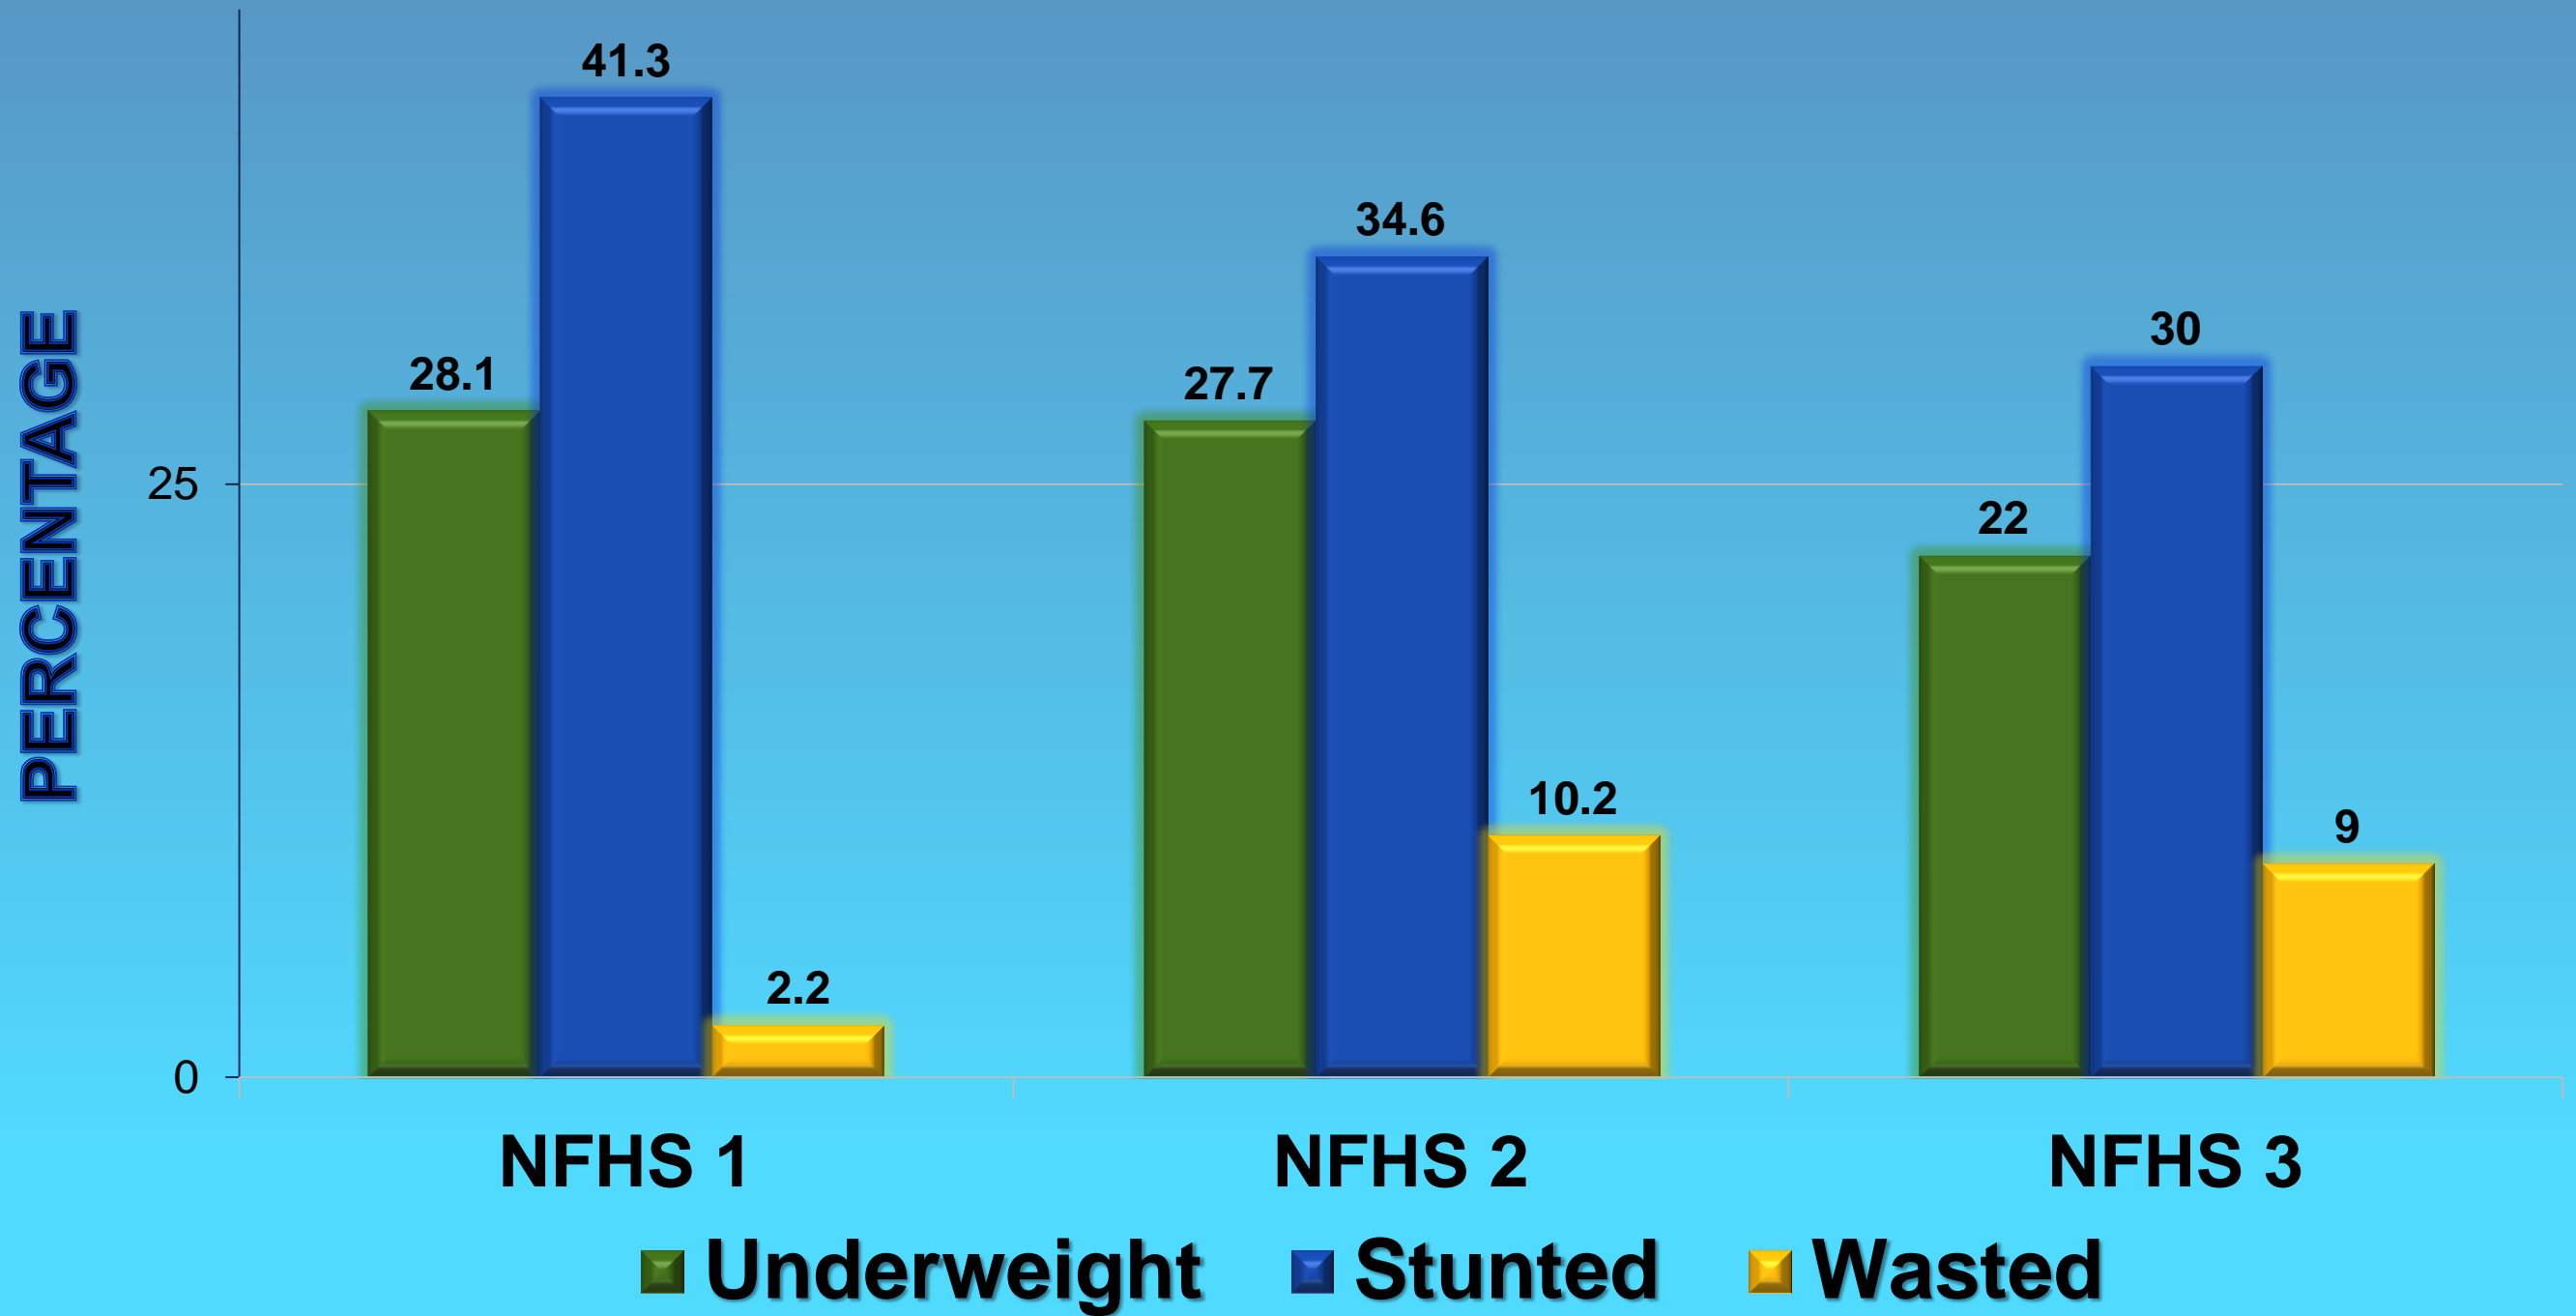

MIZORAM NFHS I,II,III