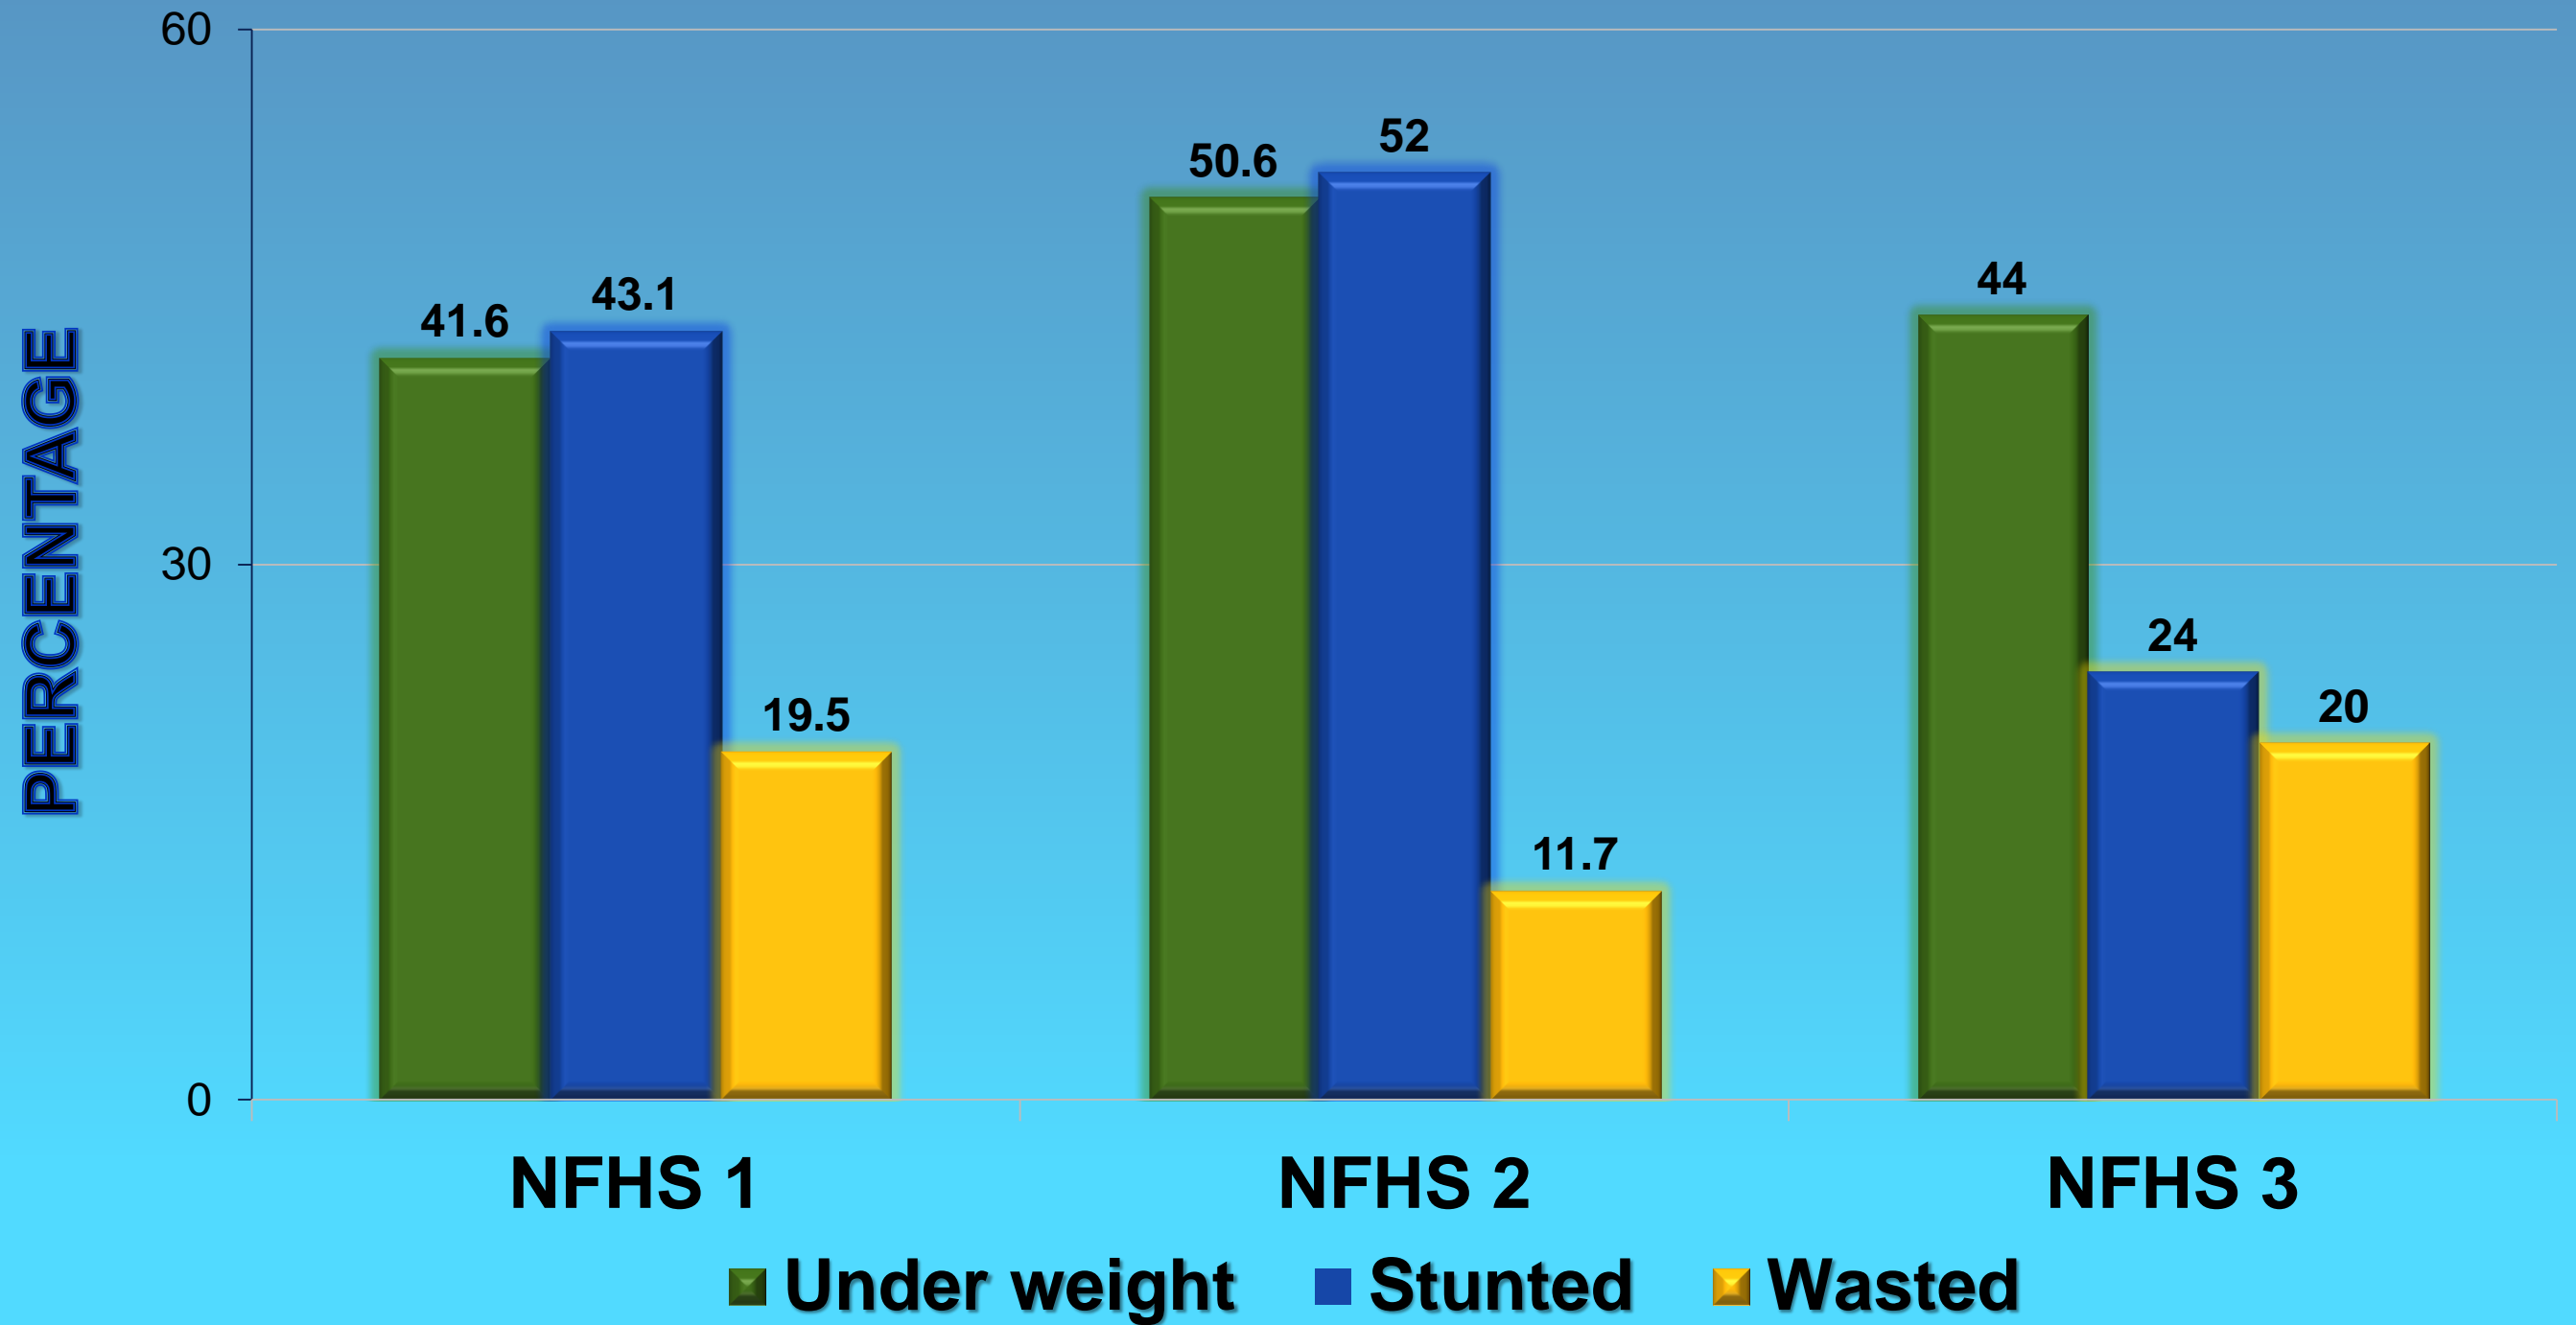

RAJASTHAN NFHS I,II,III