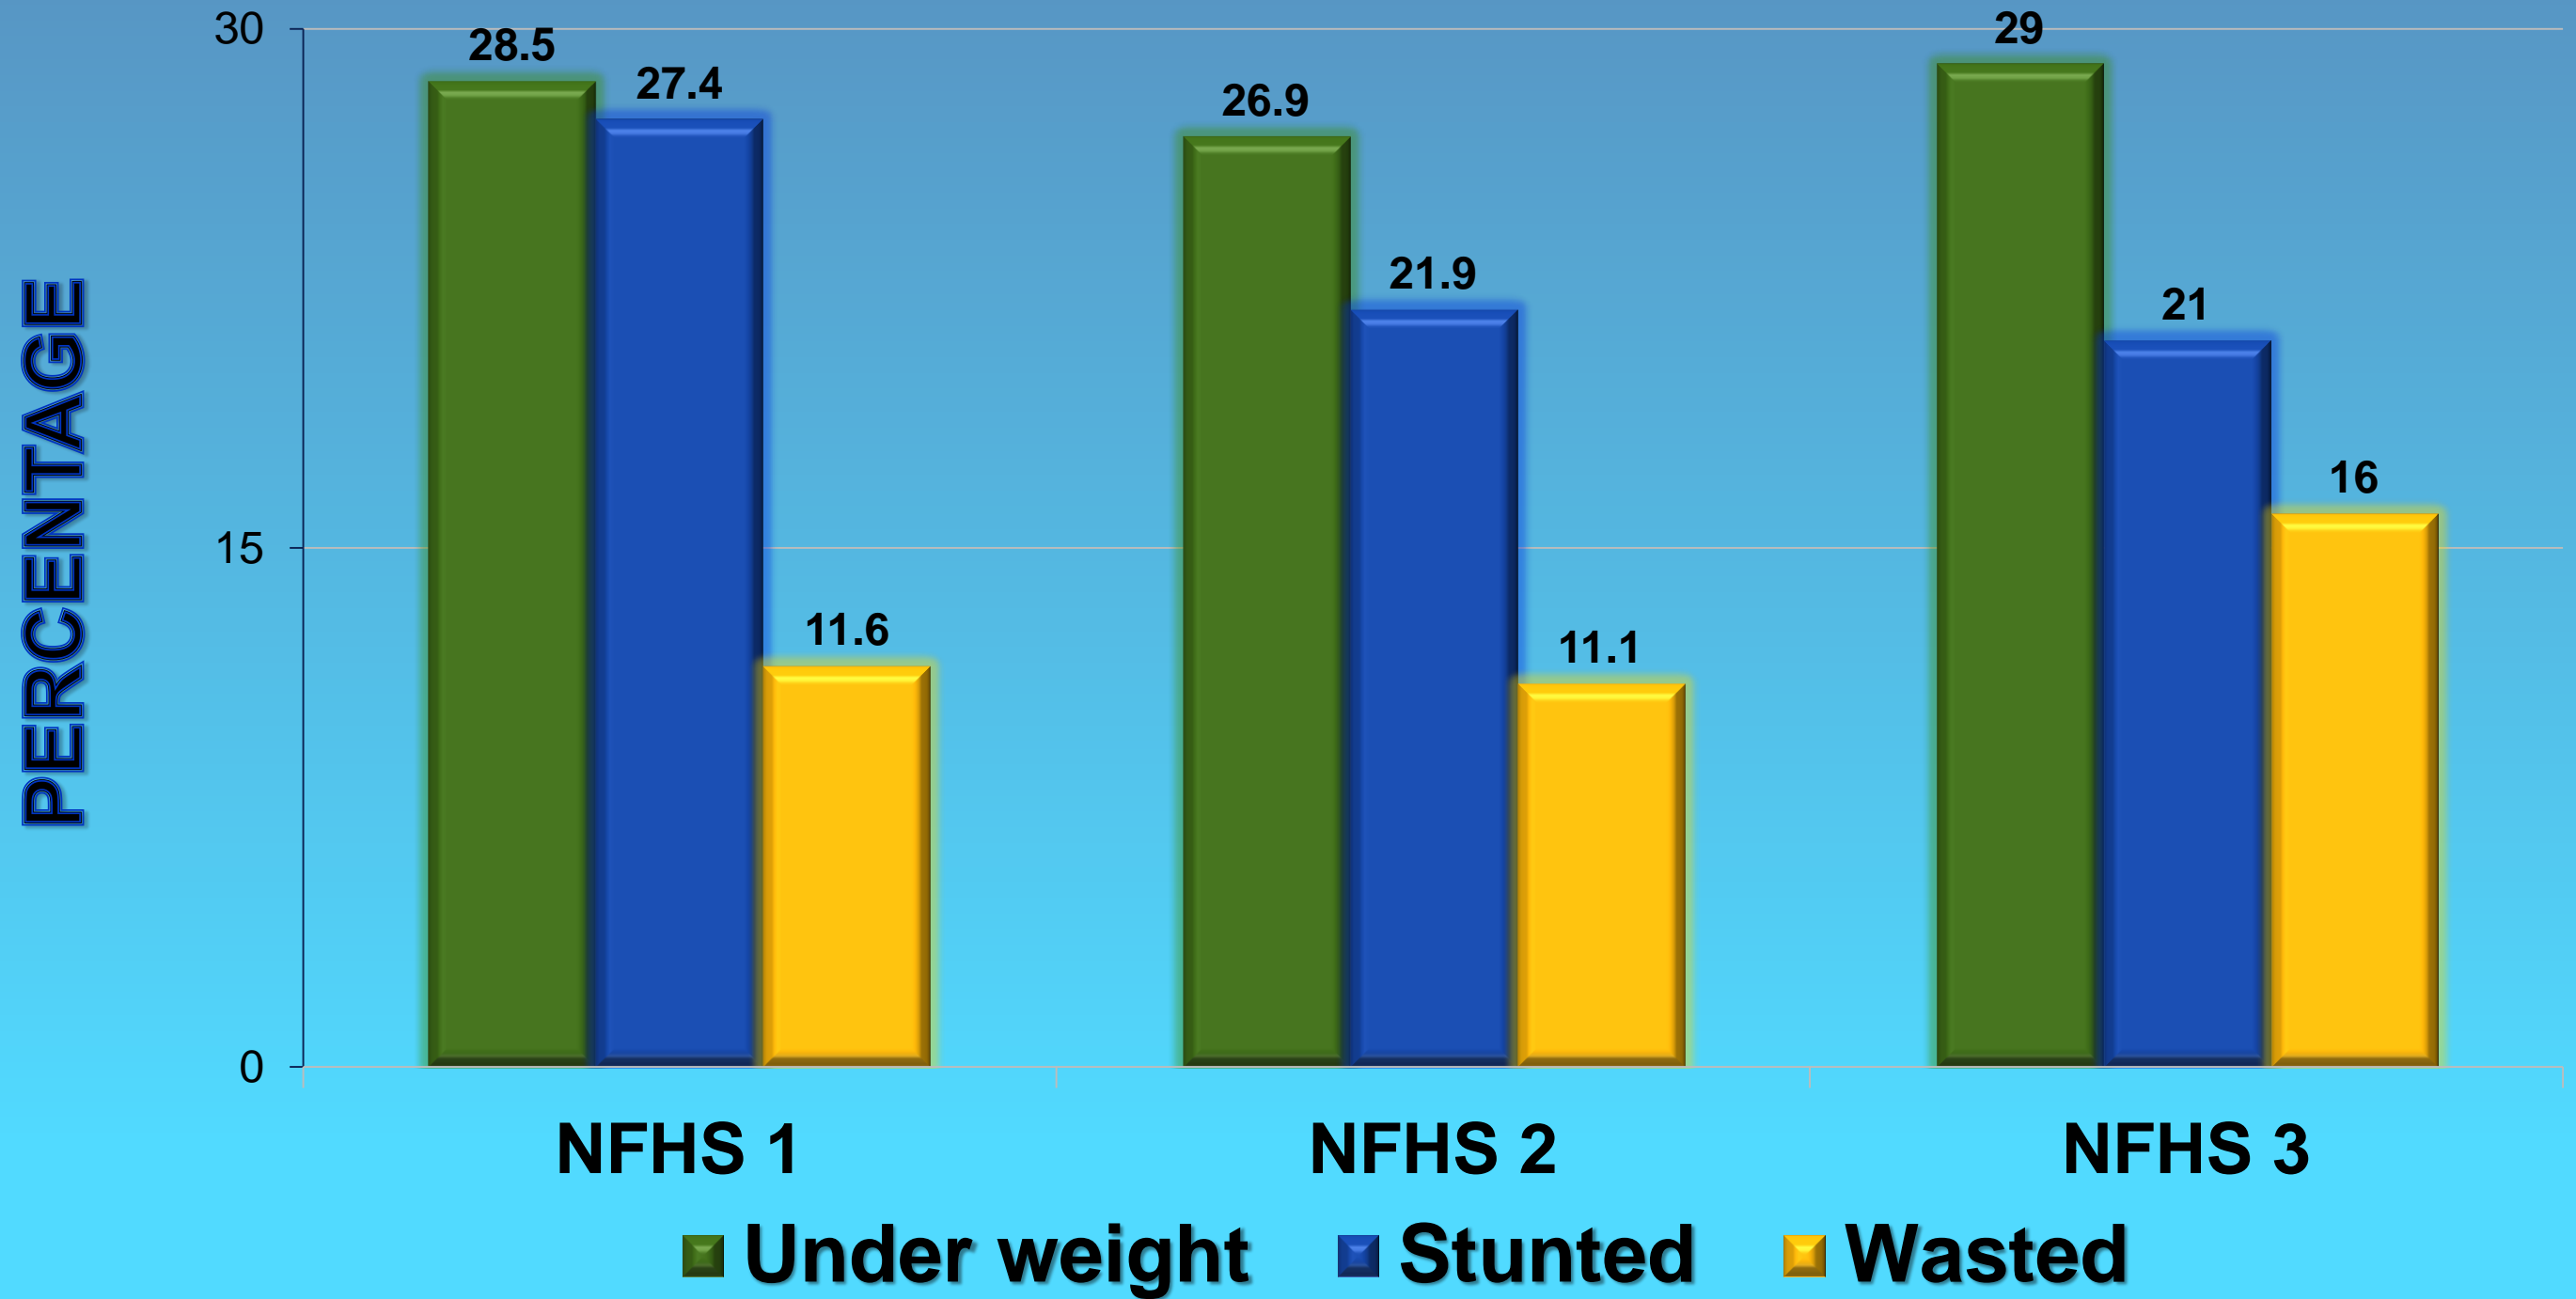

KERALA NFHS I,II,III