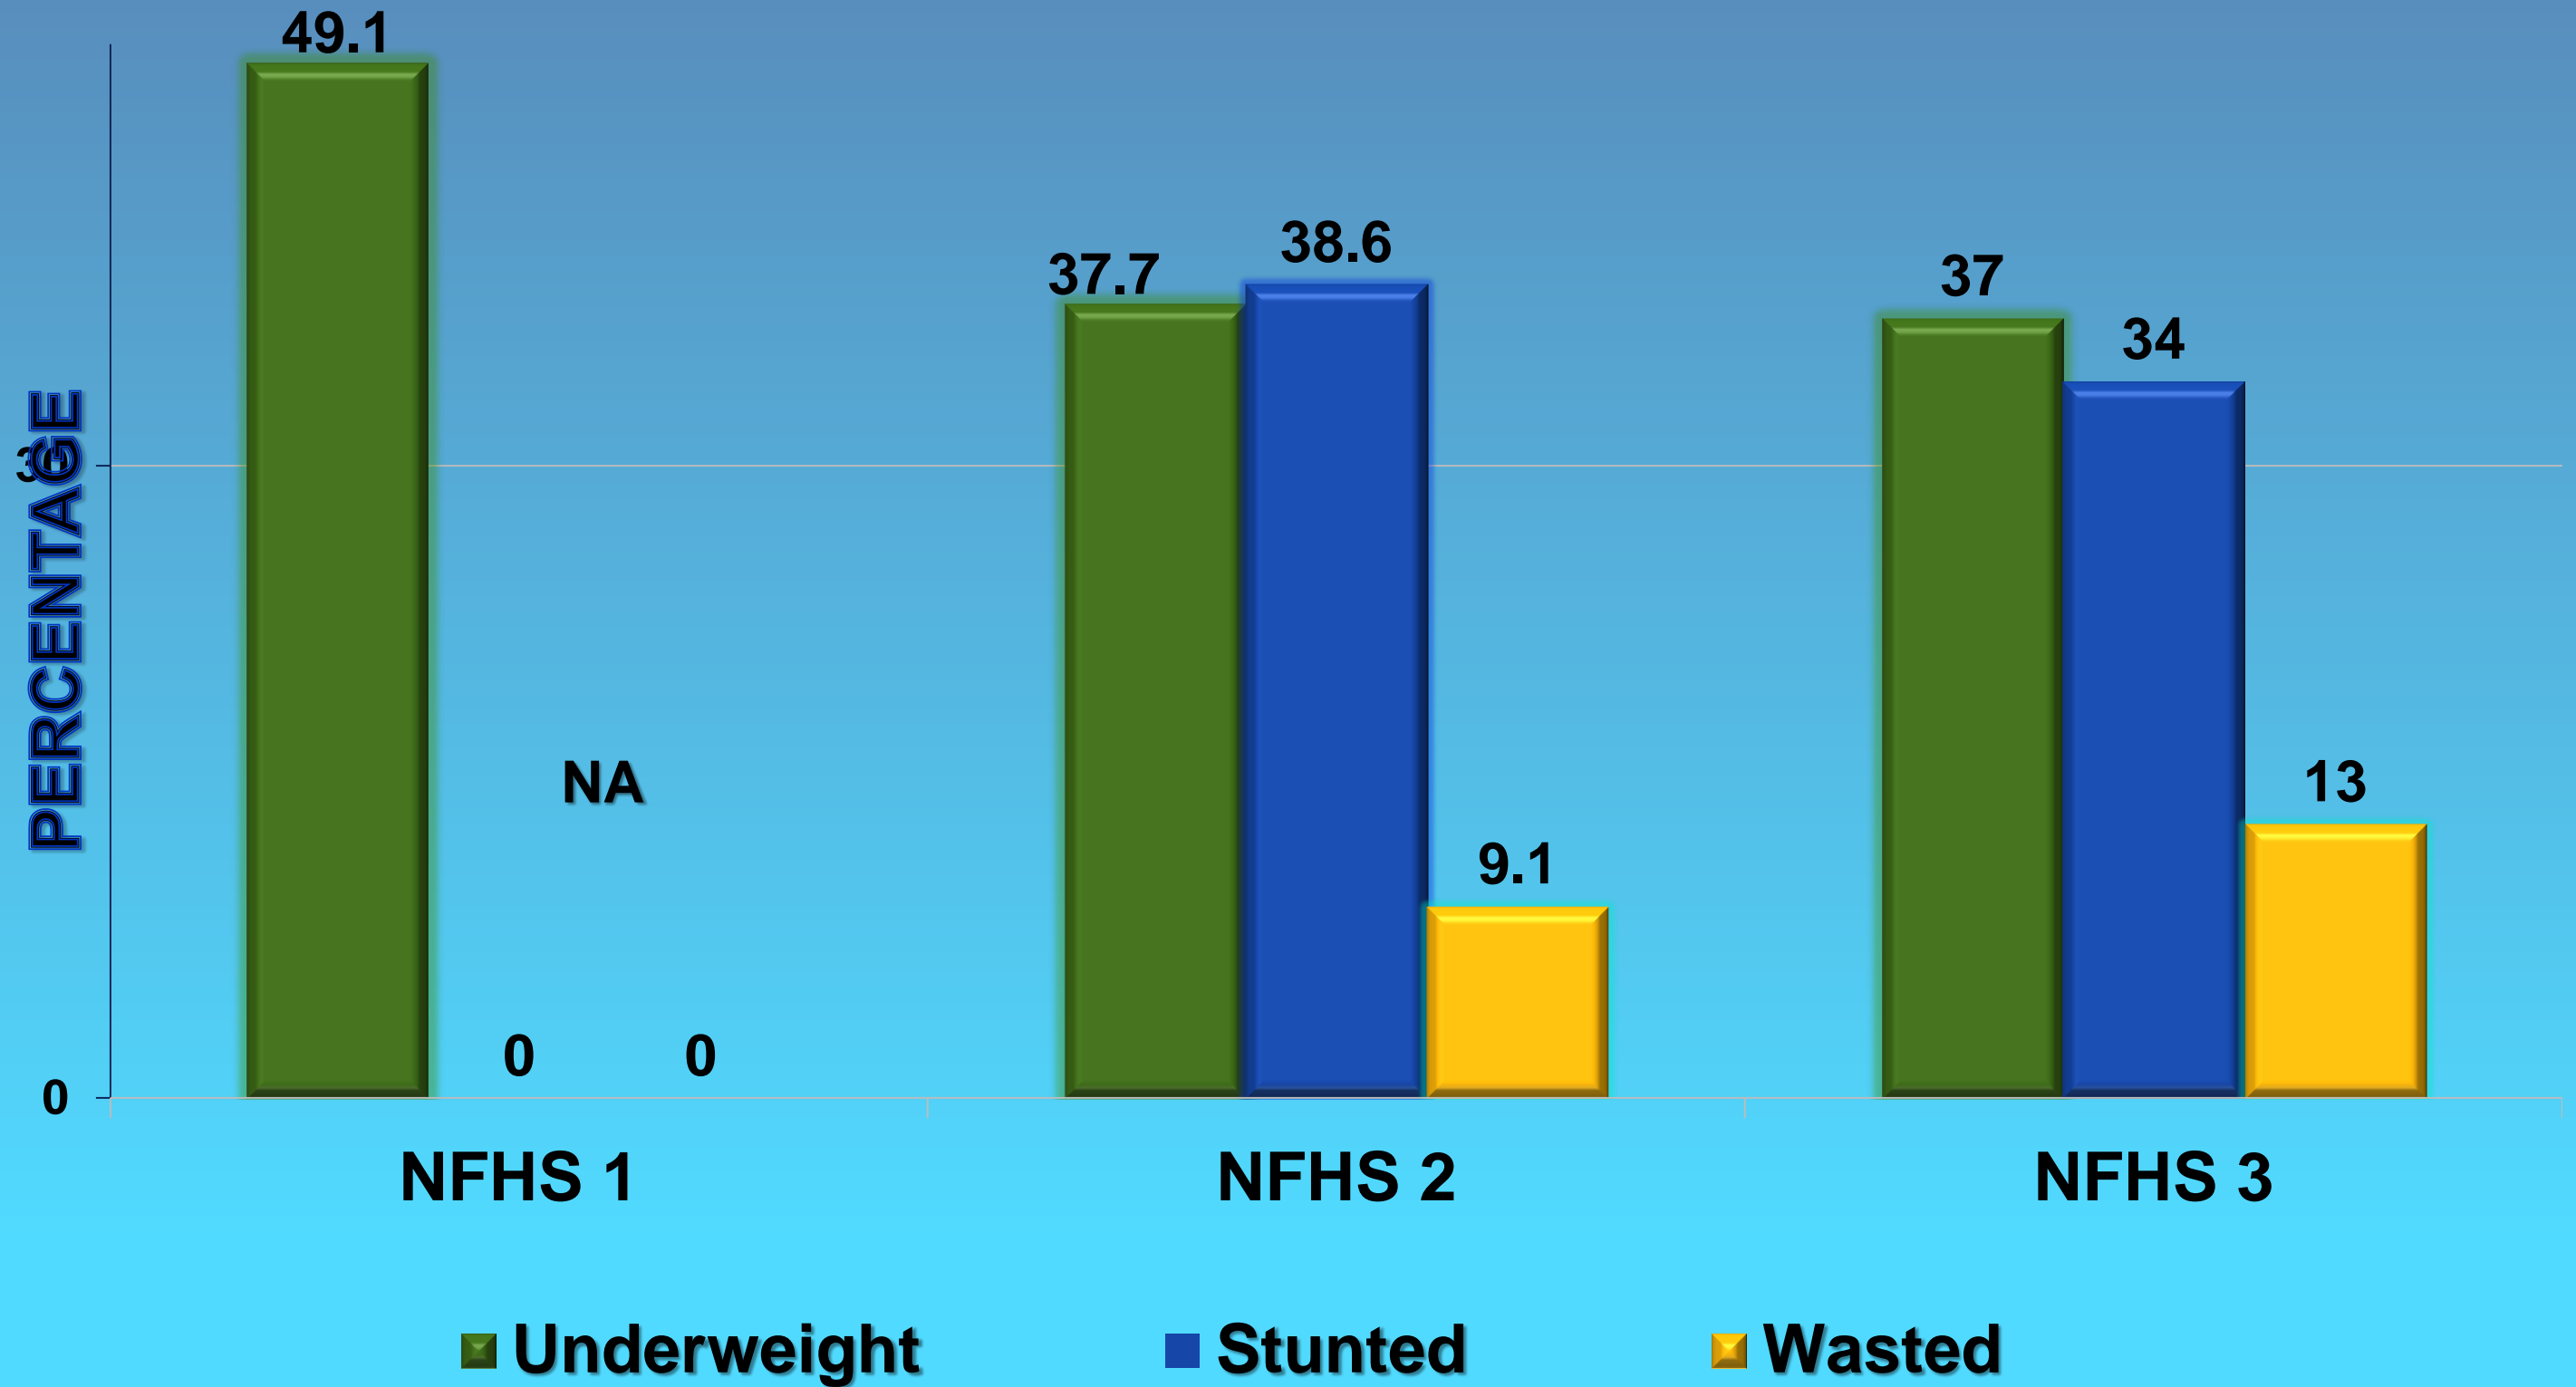

**COMPARISON OF
UNDERWEIGHT, STUNTED
AND WASTED FIGURES FROM
NFHS I,II,II
CHILDREN 0-59 MONTHS**

ANDHRA PRADESH NFHS I,II,III

ARUNACHAL PRADESH NFHS I,II,III

ASSAM NFHS I,II,III

BIHAR NFHS I,II,III

DELHI NFHS I,II,III