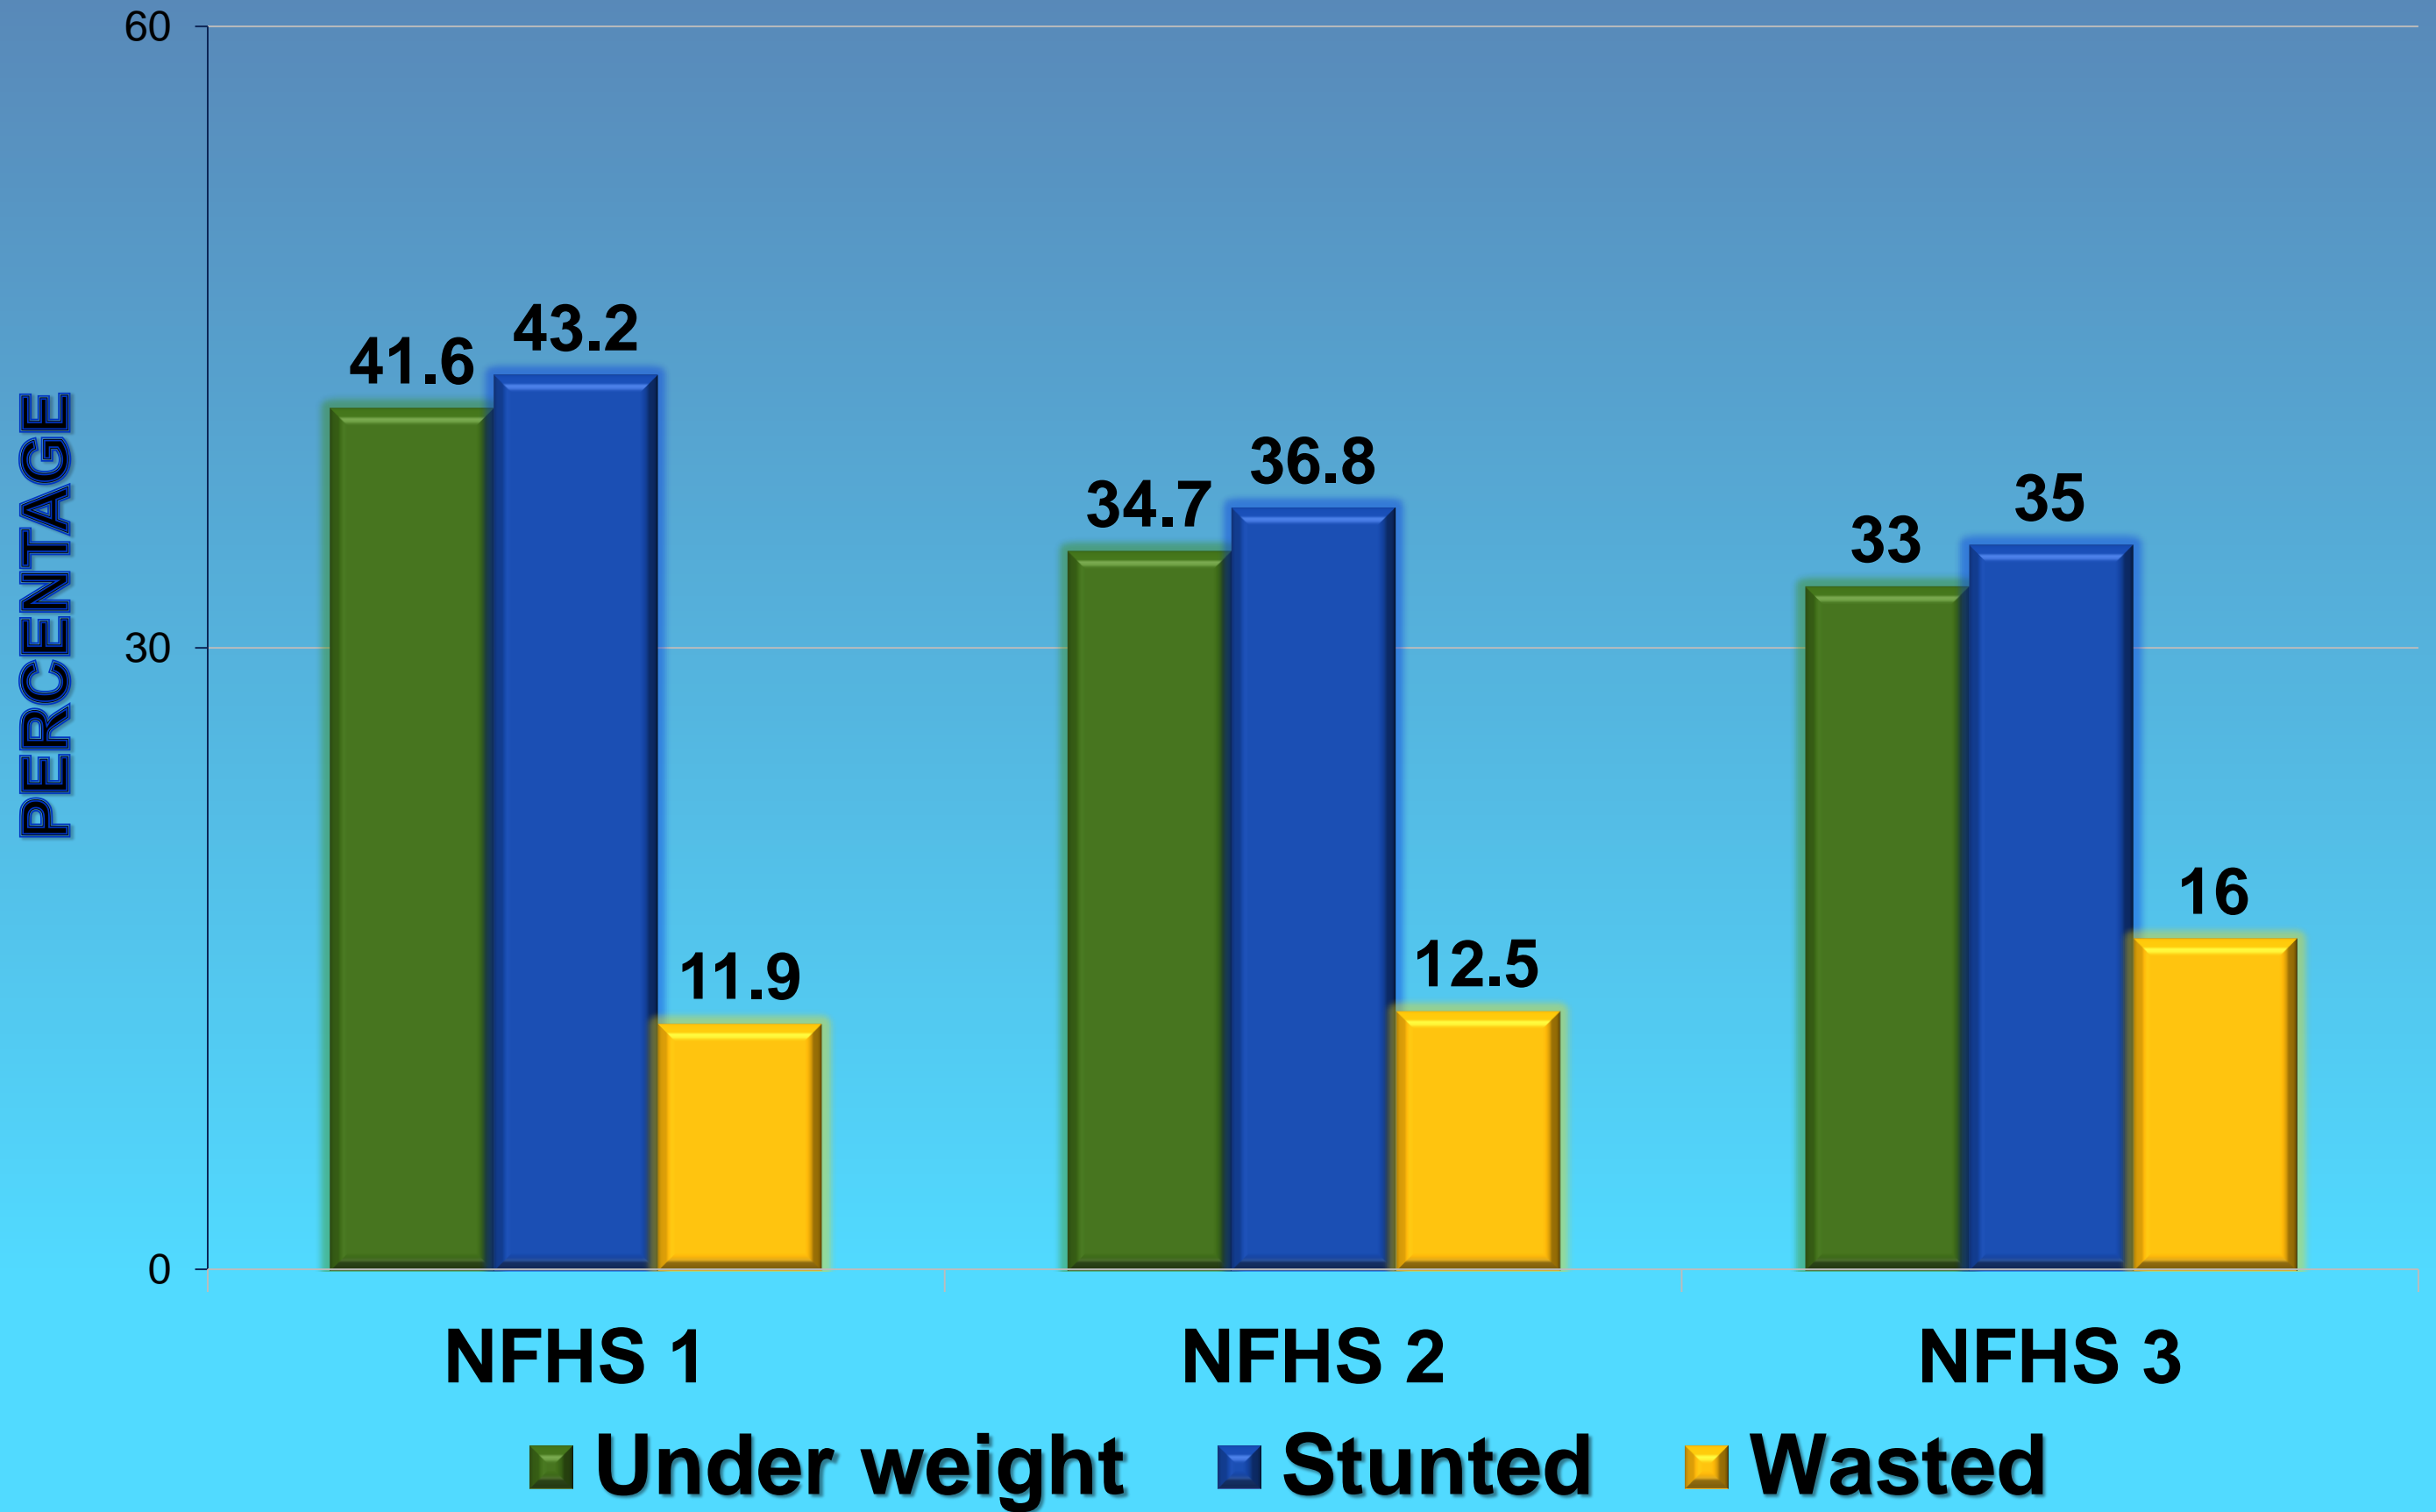

**COMPARISON OF
UNDERWEIGHT, STUNTED
AND WASTED FIGURES FROM
NFHS I,II,II
CHILDREN 0-59 MONTHS**

ANDHRA PRADESH NFHS I,II,III

ARUNACHAL PRADESH NFHS I,II,III

ASSAM NFHS I,II,III

BIHAR NFHS I,II,III

DELHI NFHS I,II,III