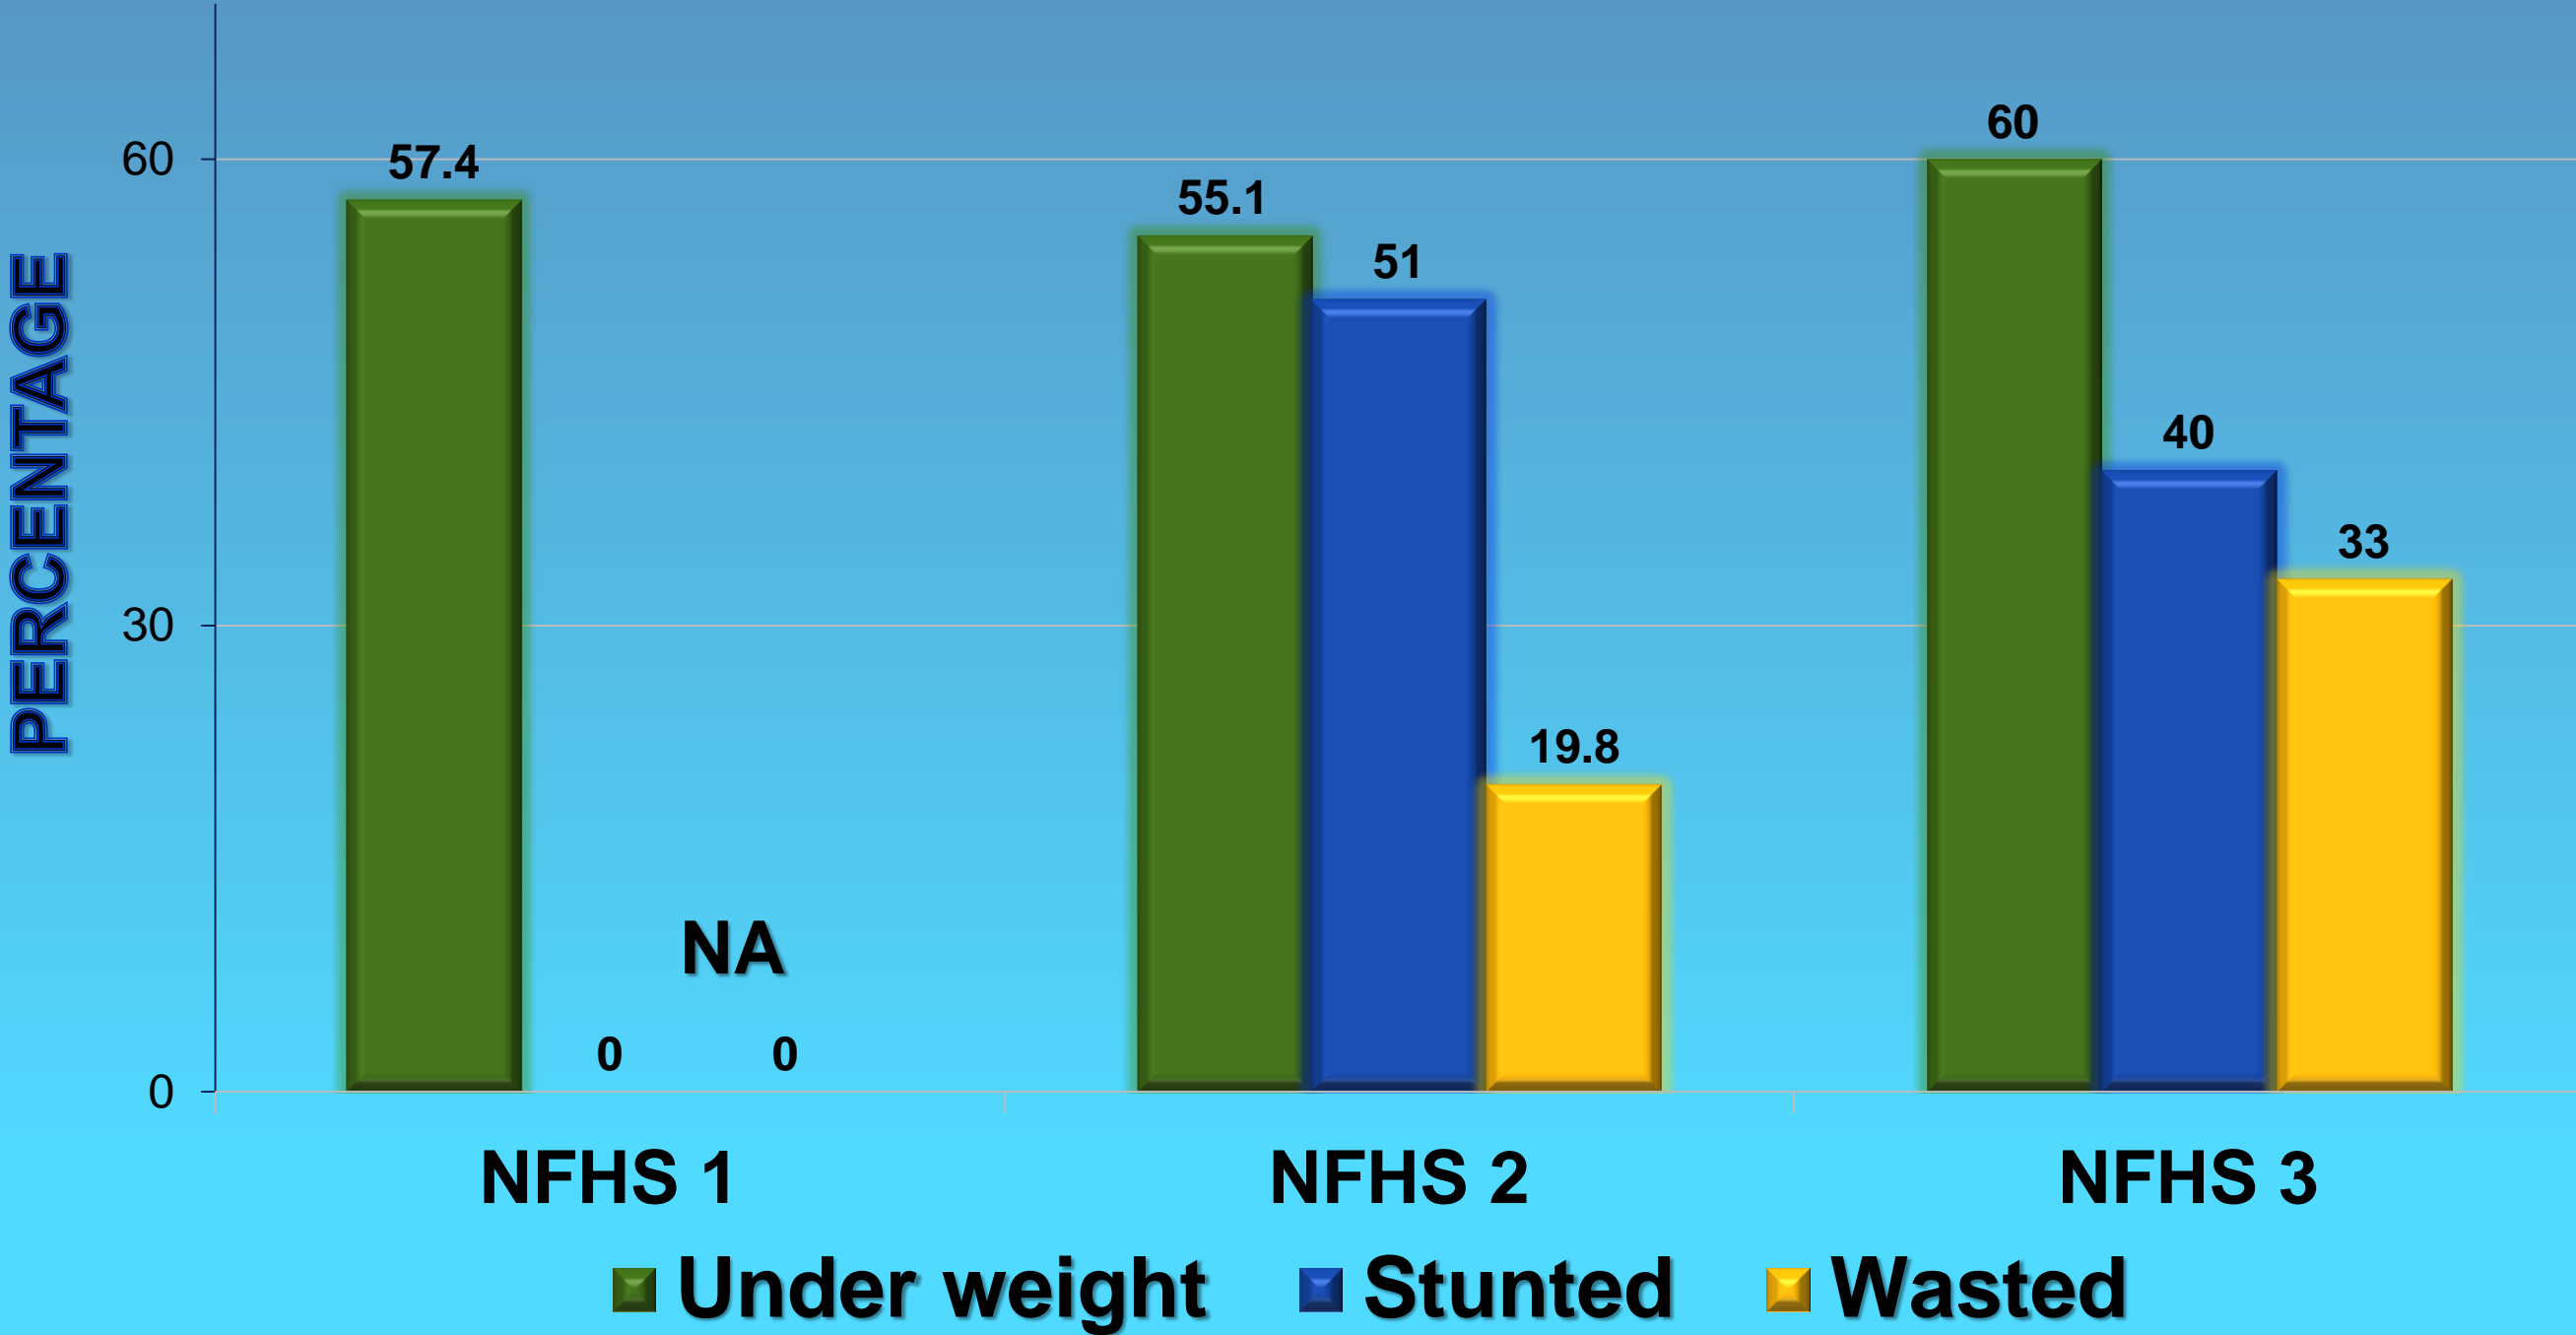

MADHAYA PRADESH NFHS I,II,III