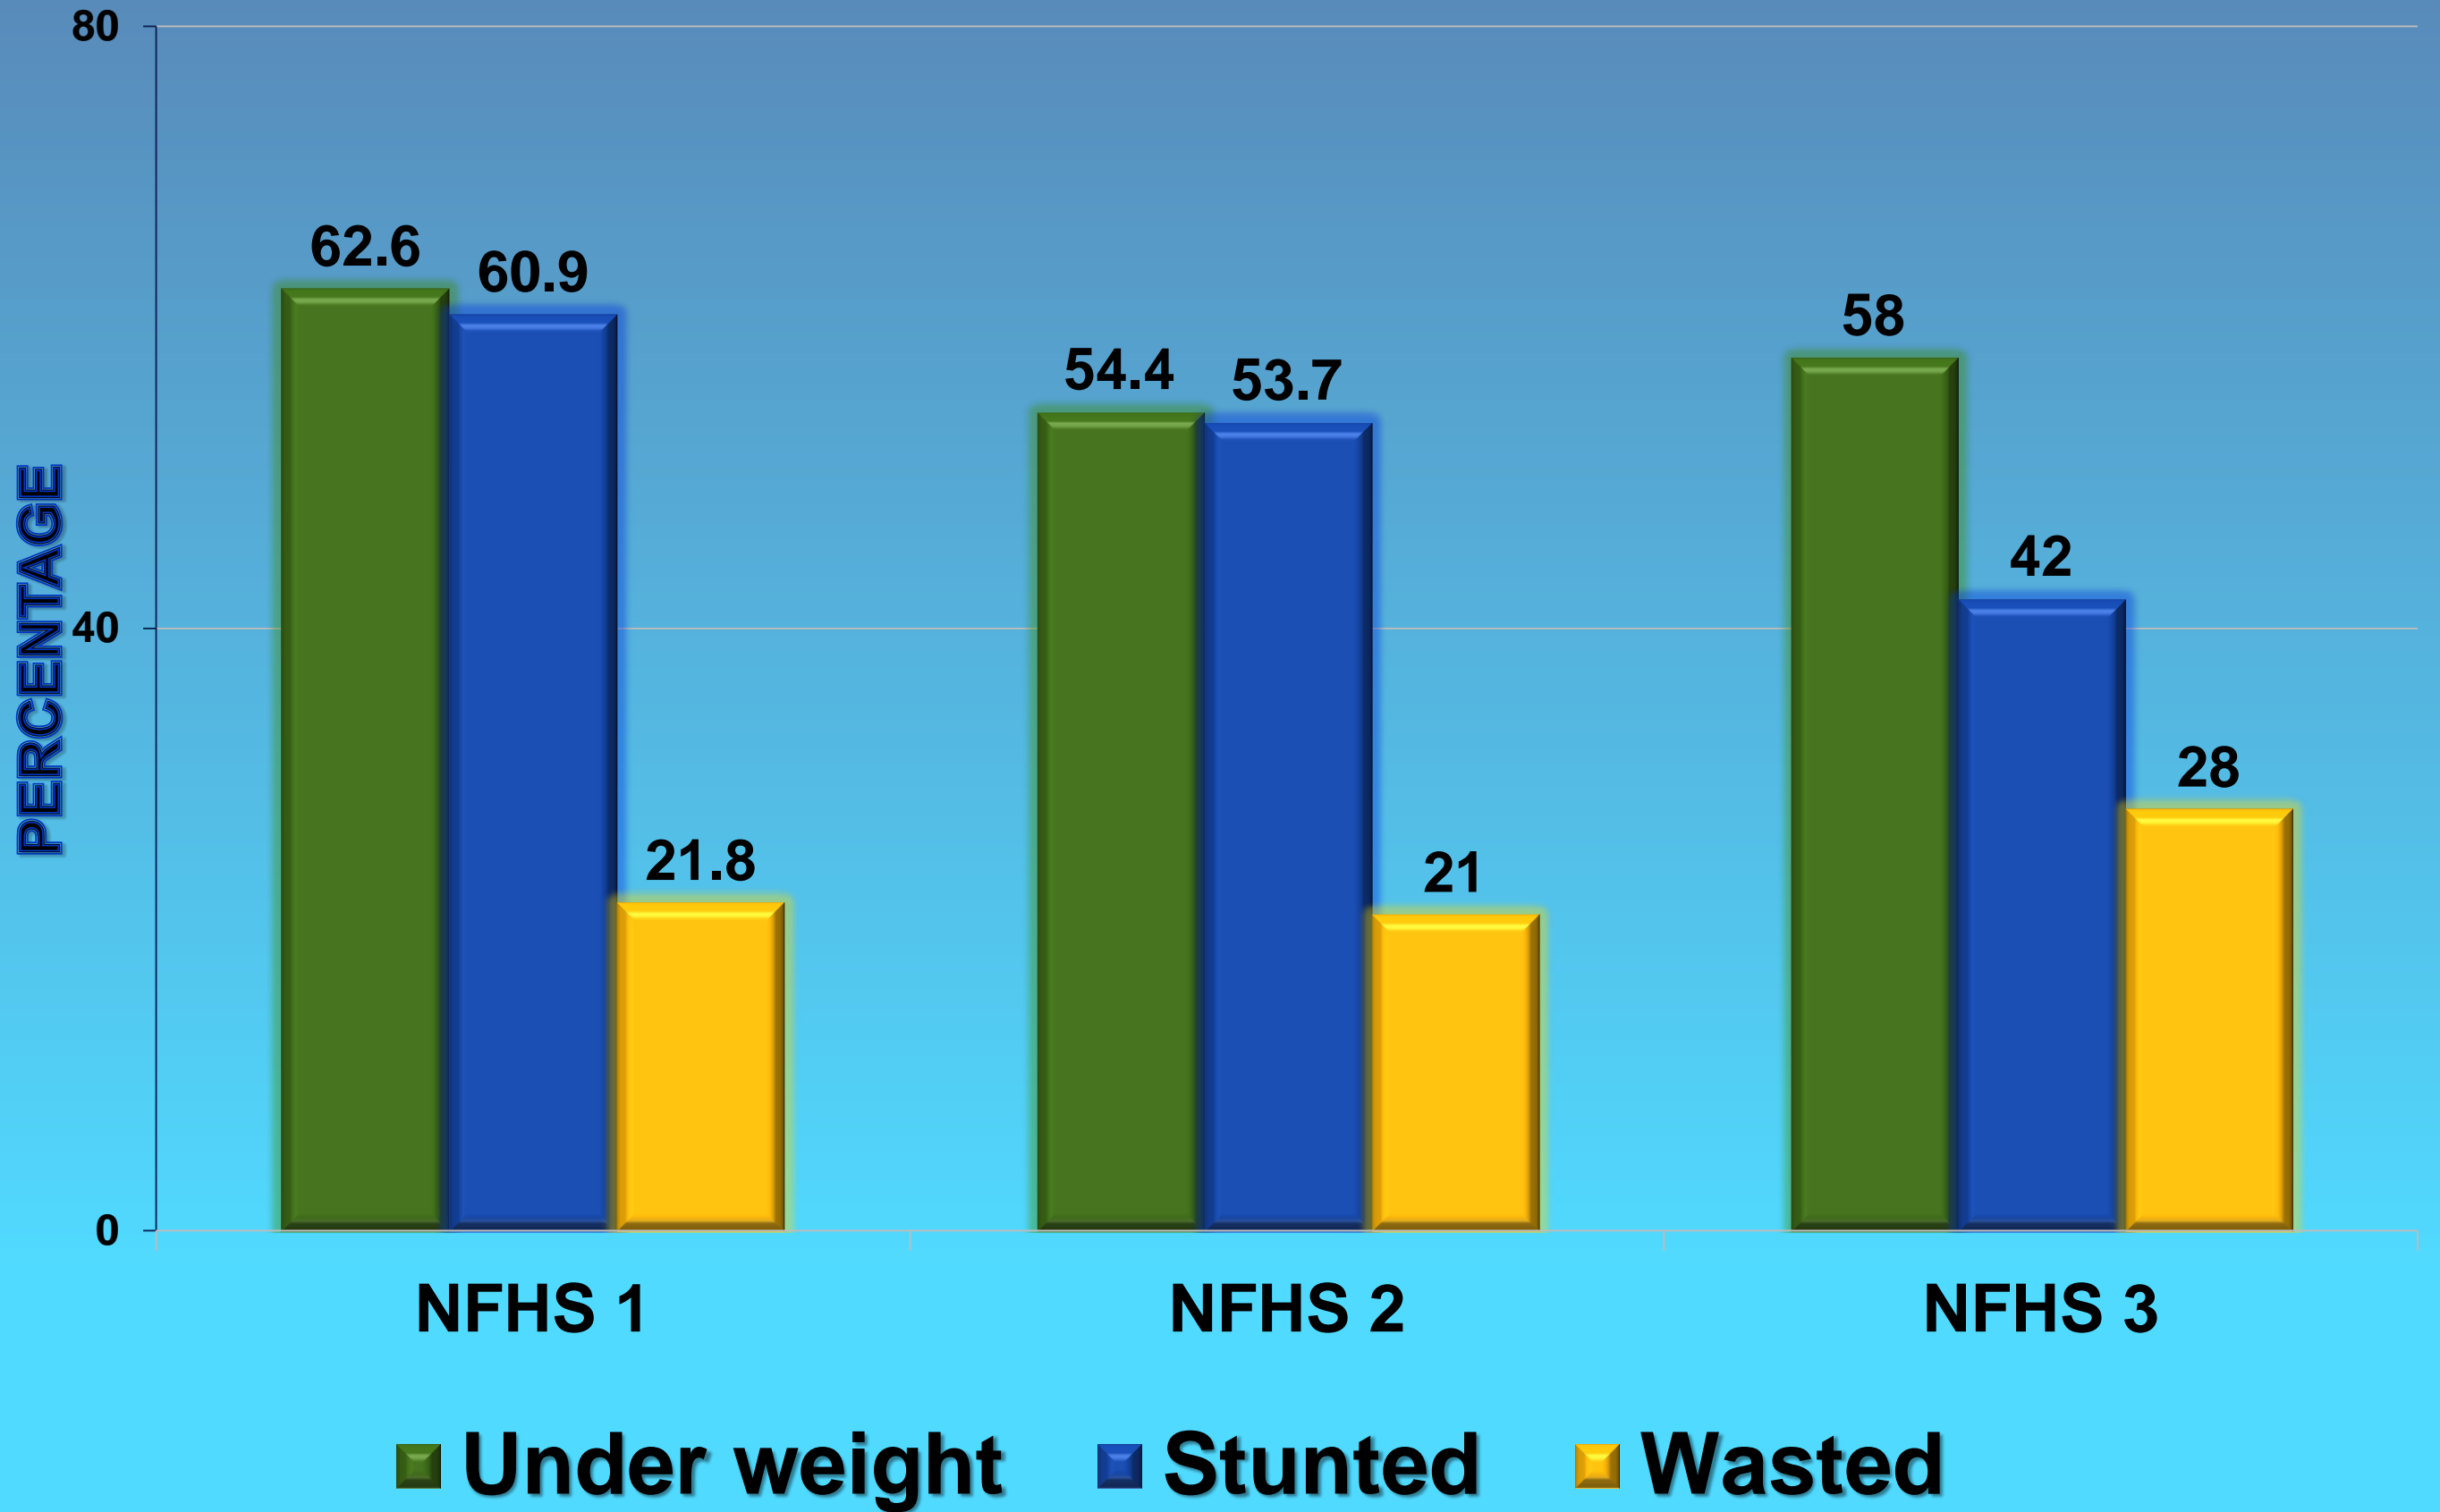

**COMPARISON OF
UNDERWEIGHT, STUNTED
AND WASTED FIGURES FROM
NFHS I,II,II
CHILDREN 0-59 MONTHS**

ANDHRA PRADESH NFHS I,II,III

ARUNACHAL PRADESH NFHS I,II,III

ASSAM NFHS I,II,III

BIHAR NFHS I,II,III

DELHI NFHS I,II,III