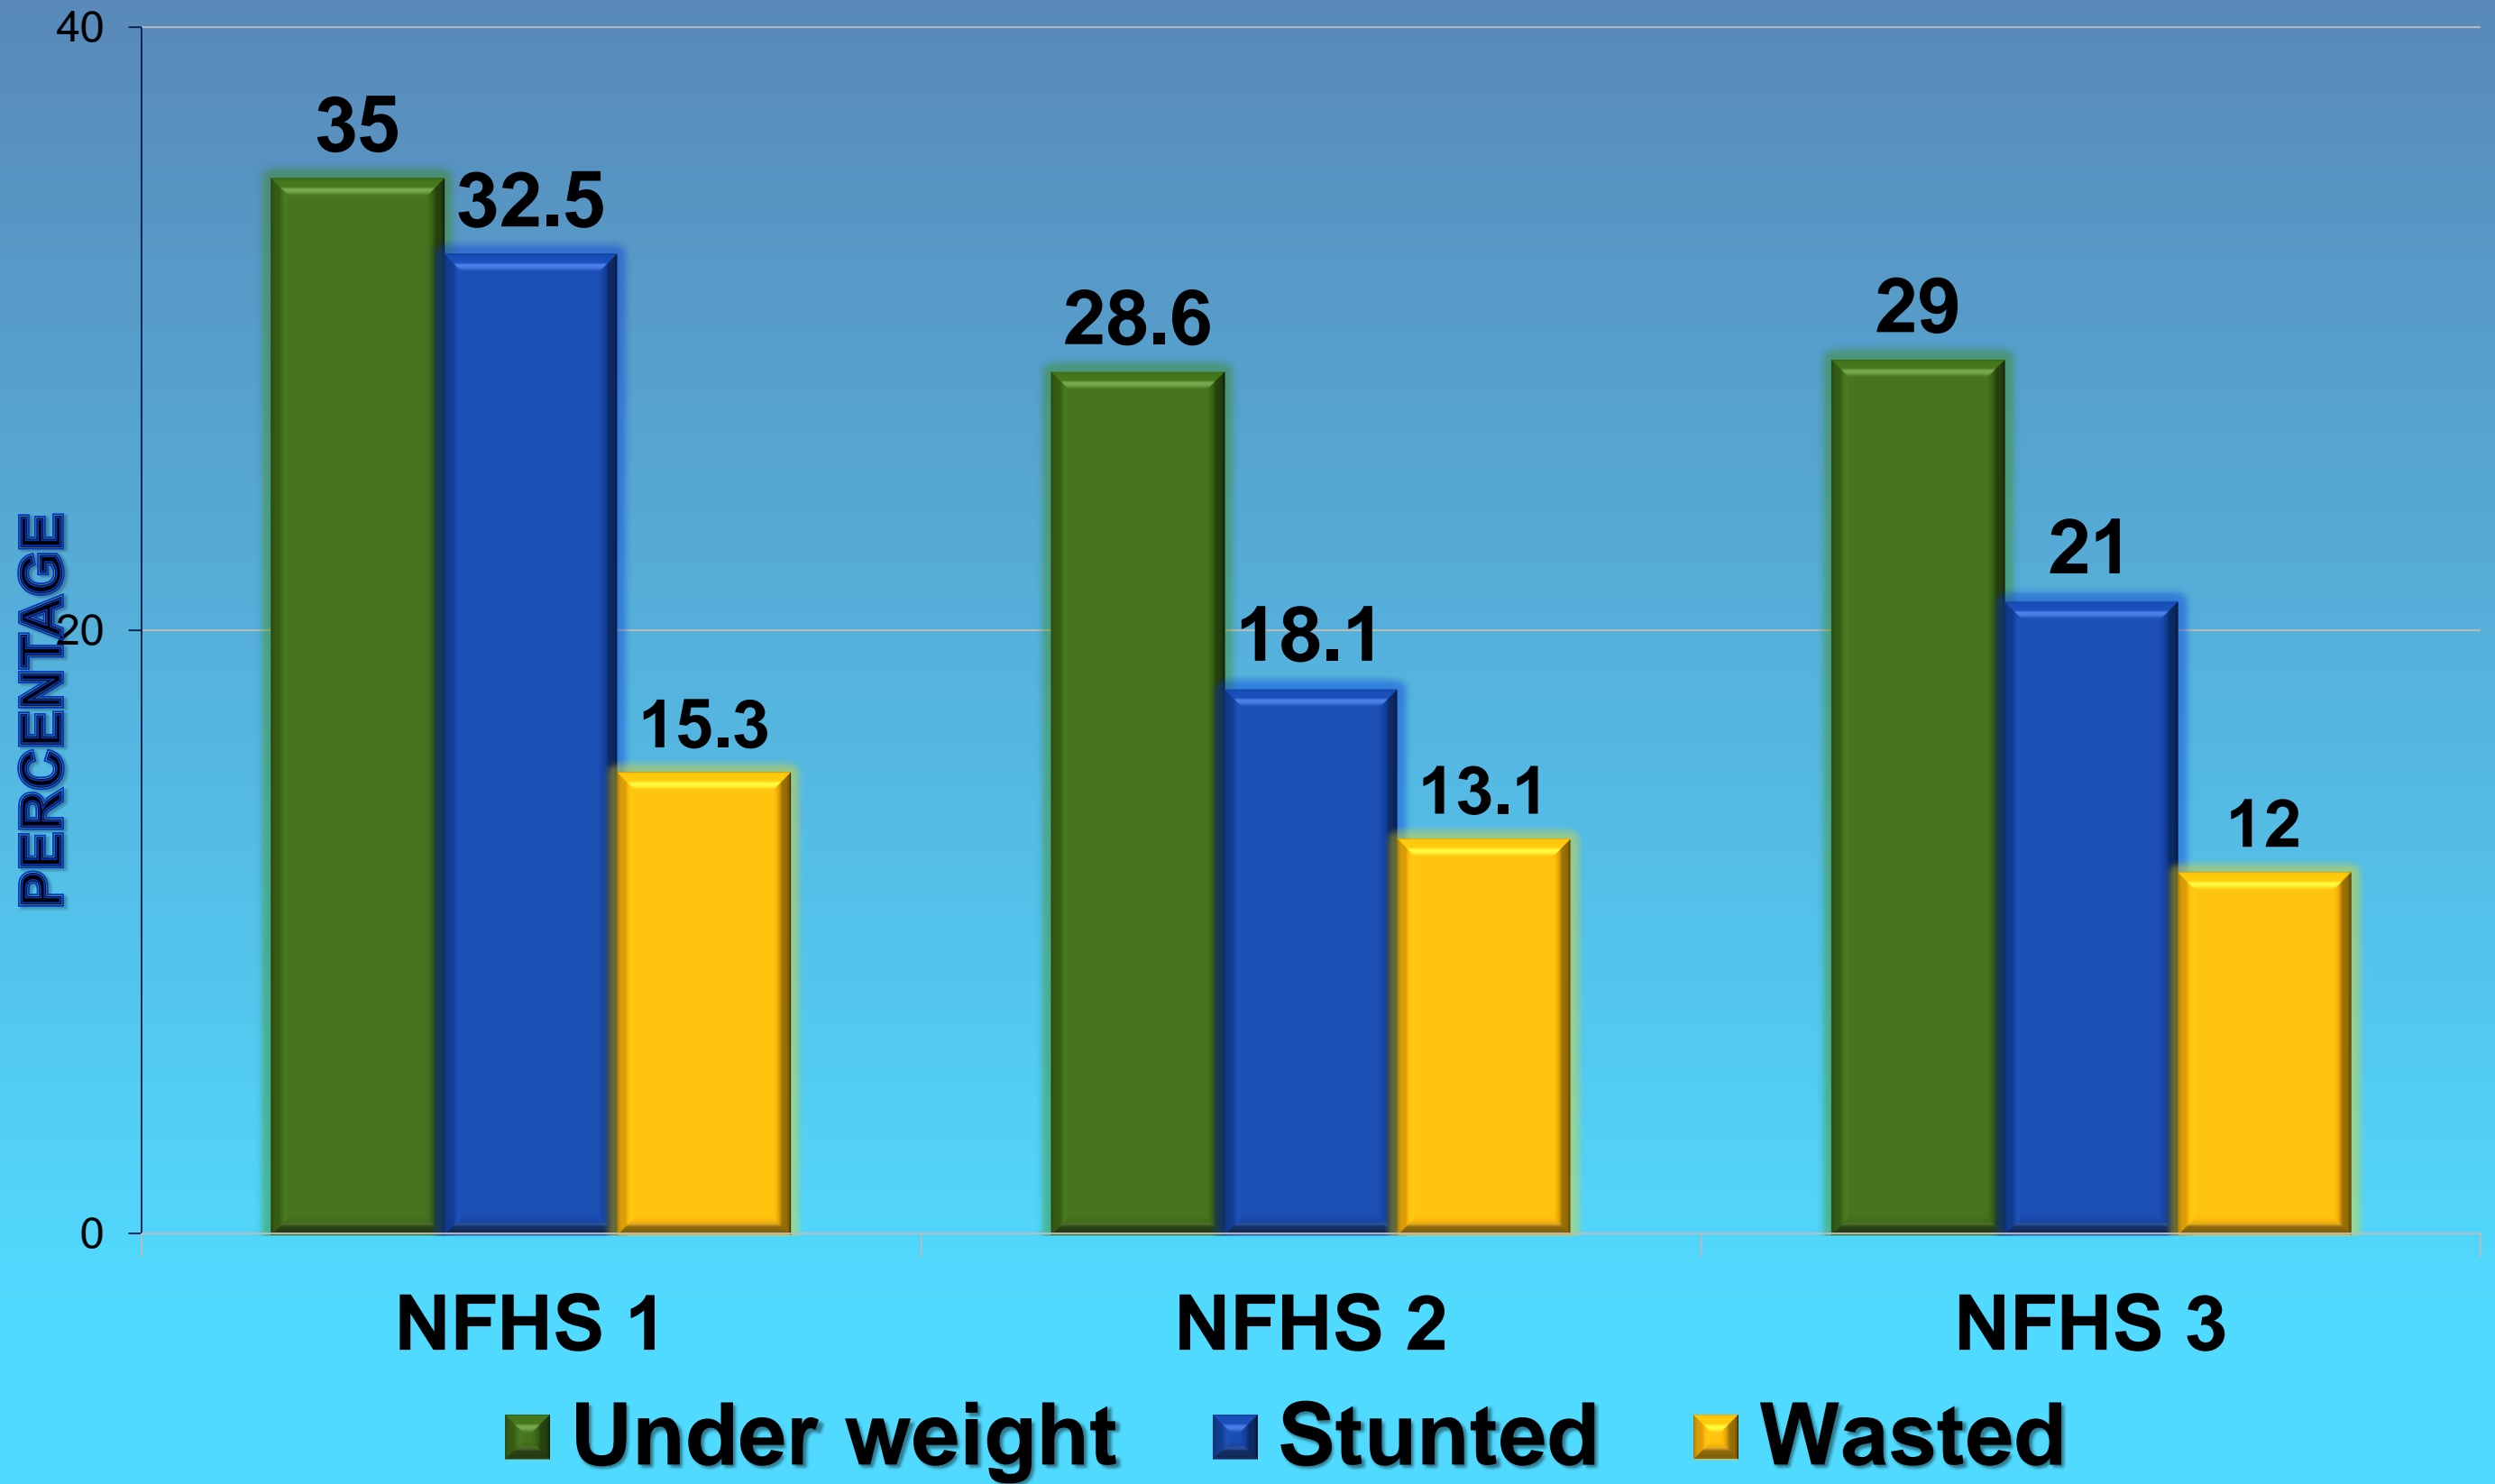

GOA NFHS I,II,III