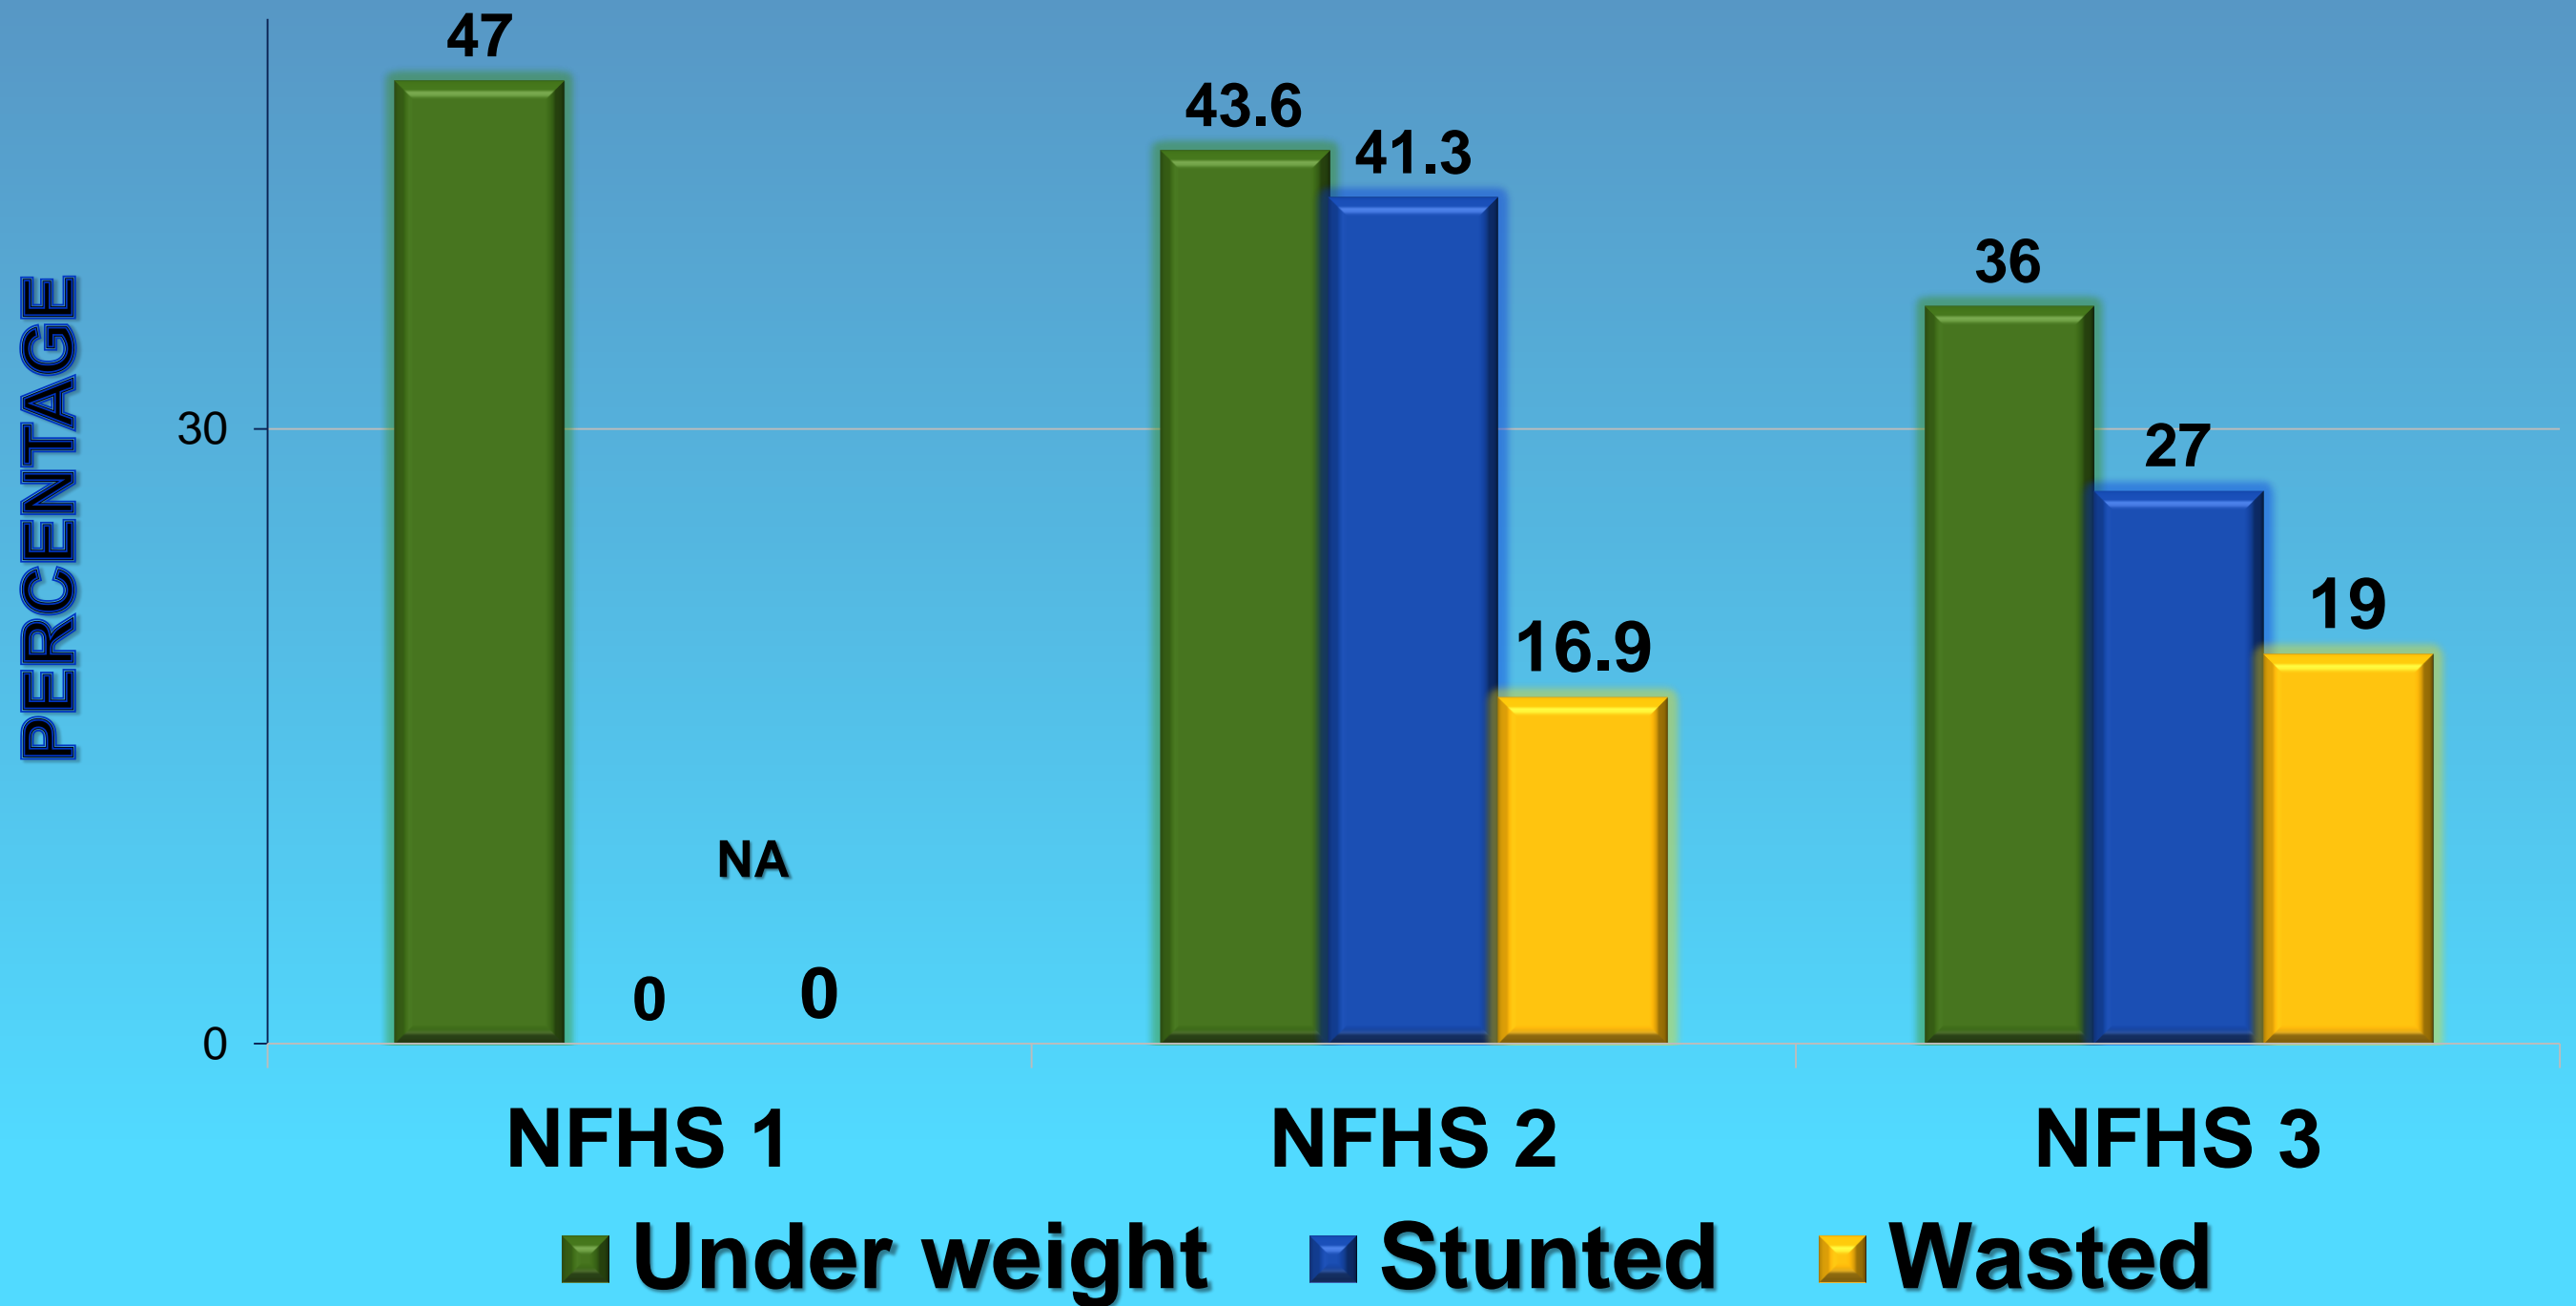

HIMACHAL PRADESH NFHS I,II,III