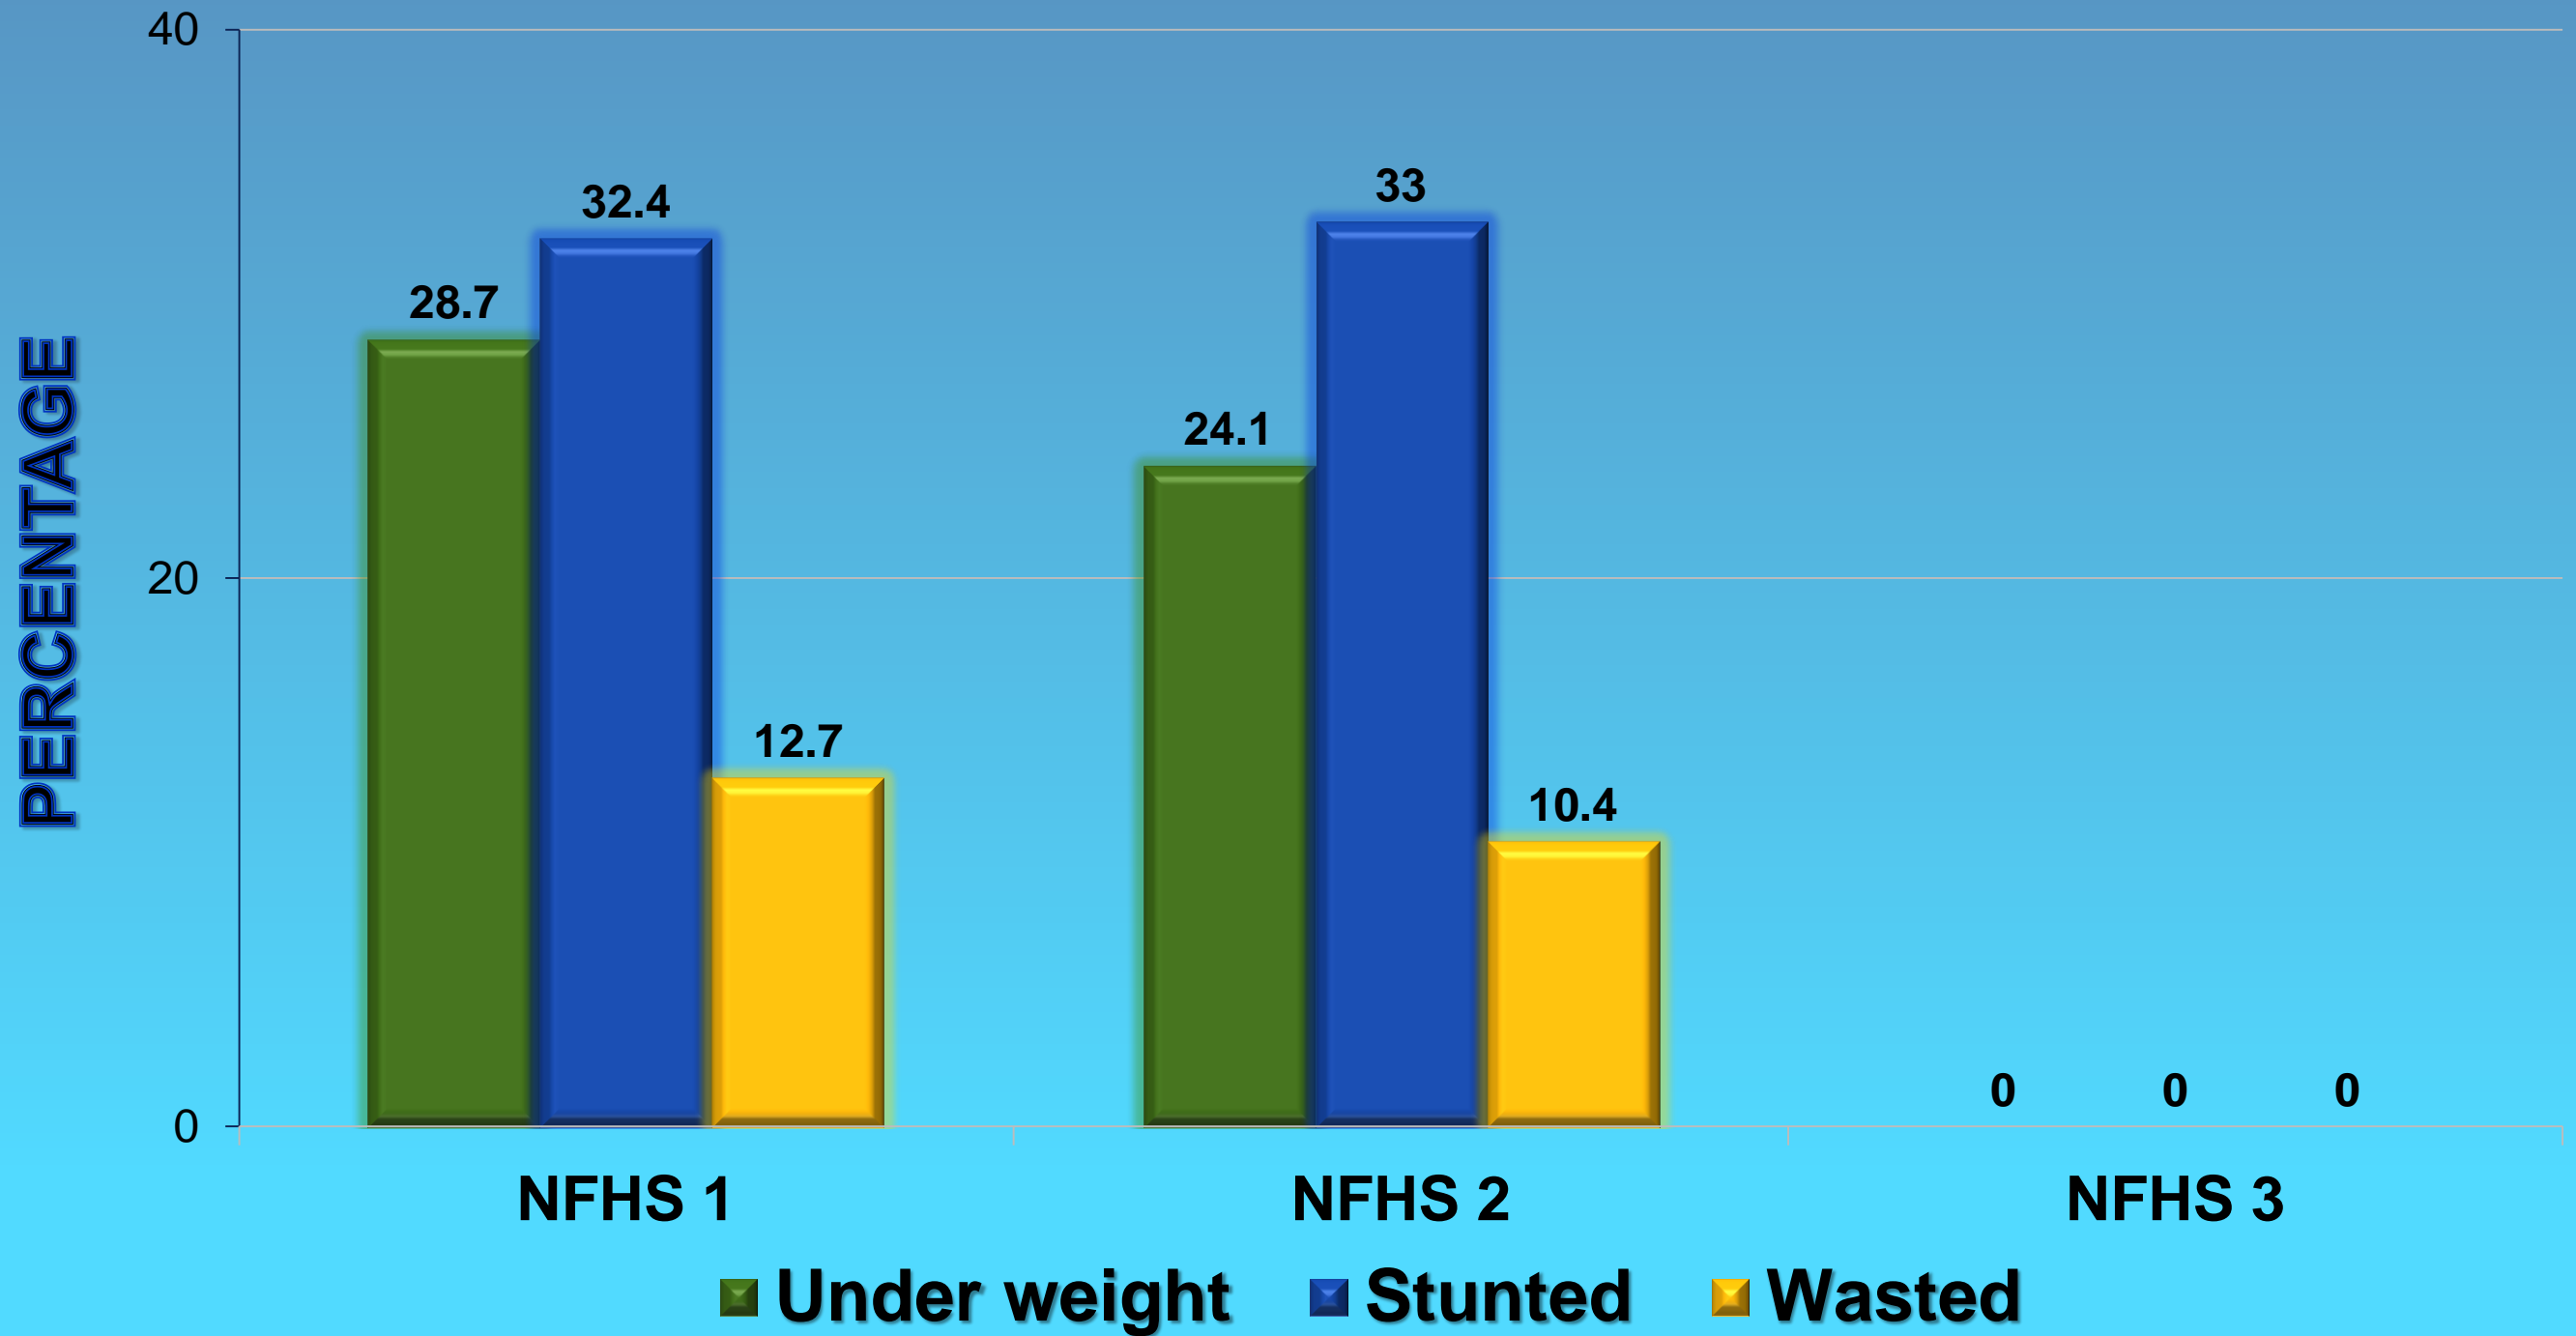

NAGALAND NFHS I,II,III