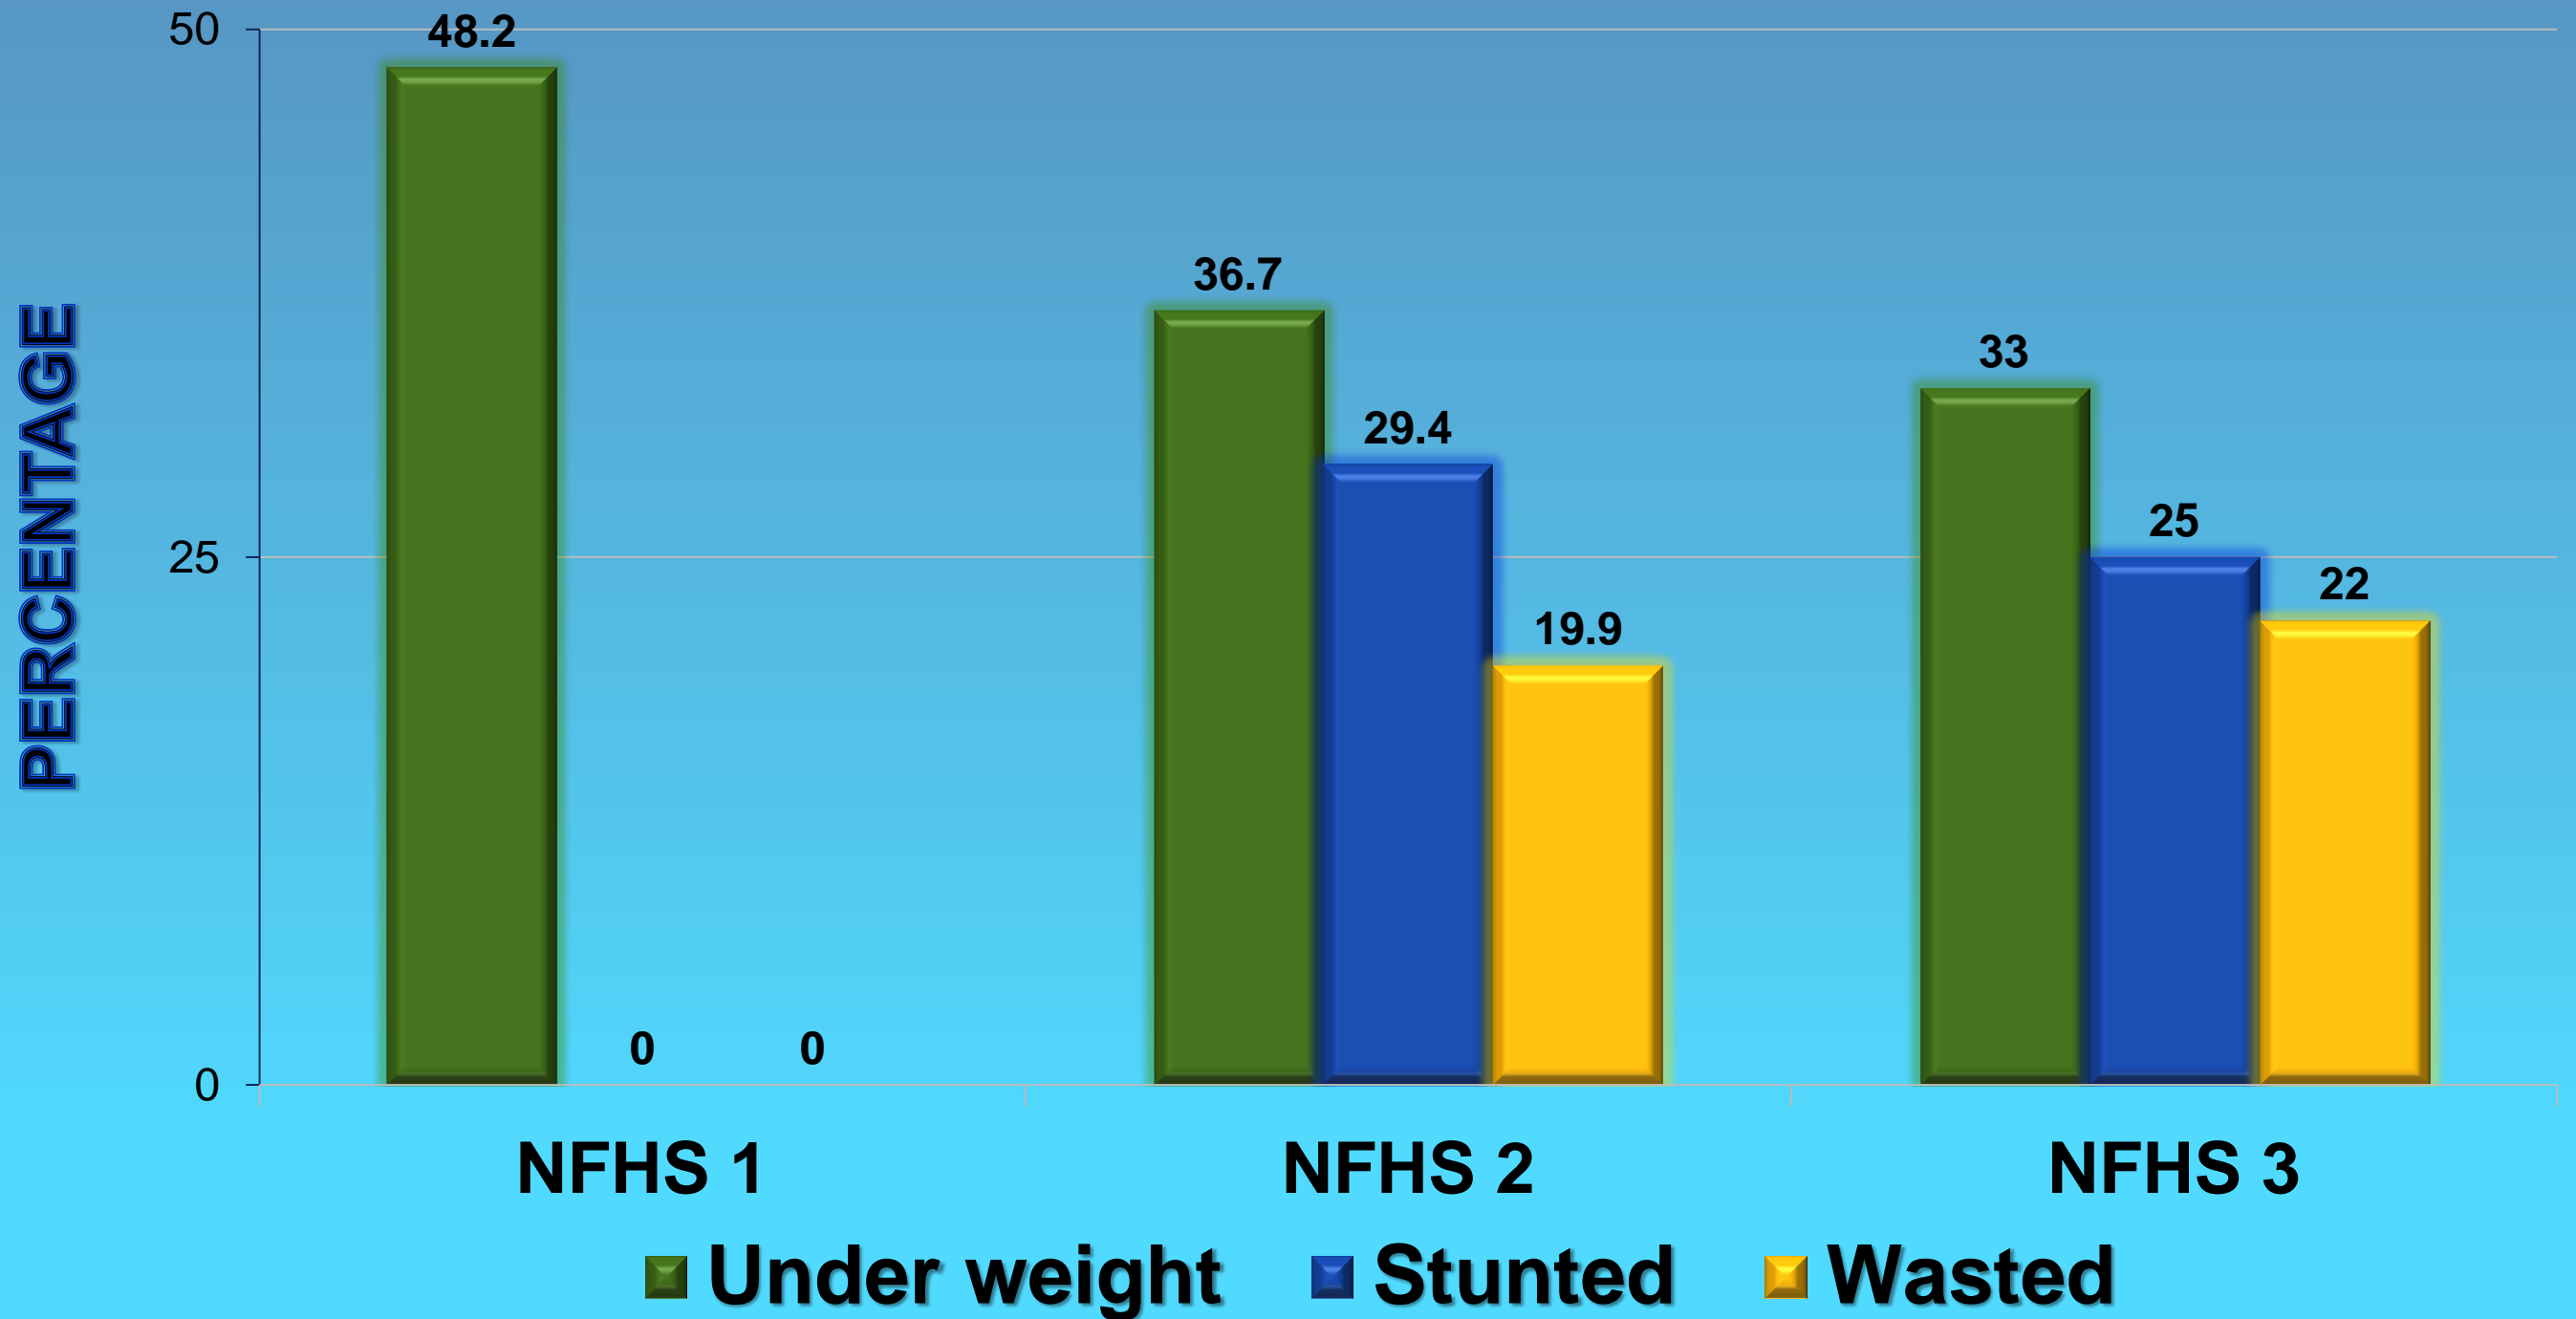

TAMILNADU NFHS I,II,III