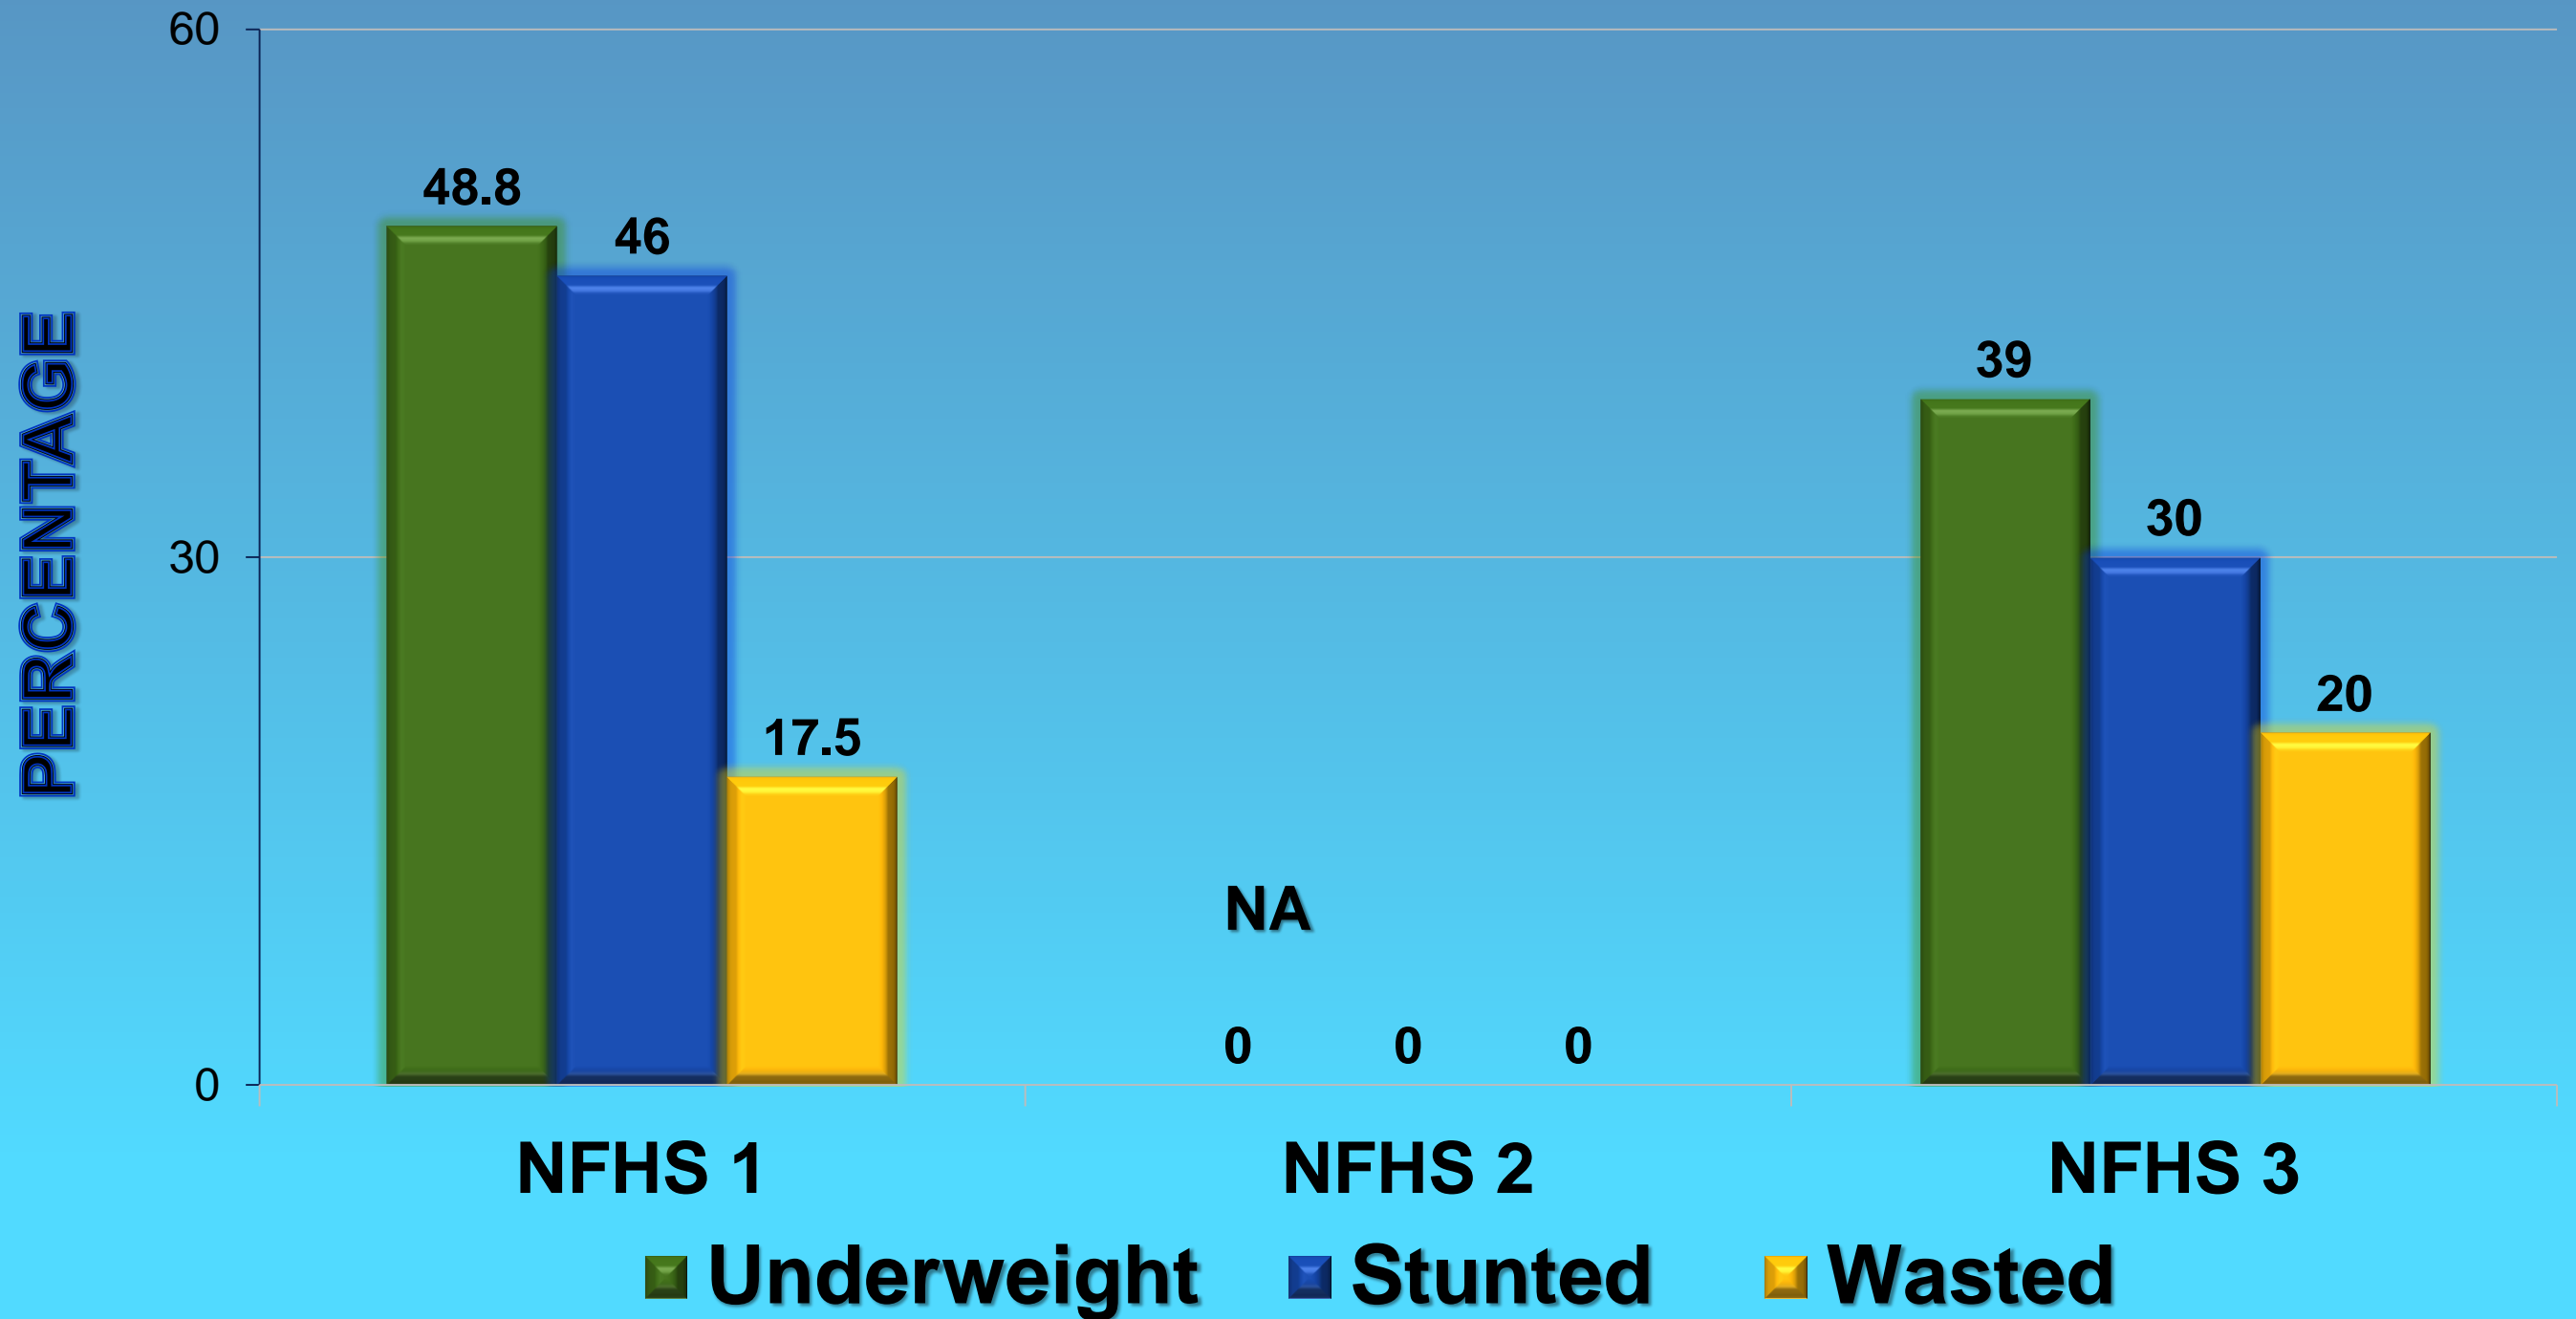

TRIPURA NFHS I,II,III