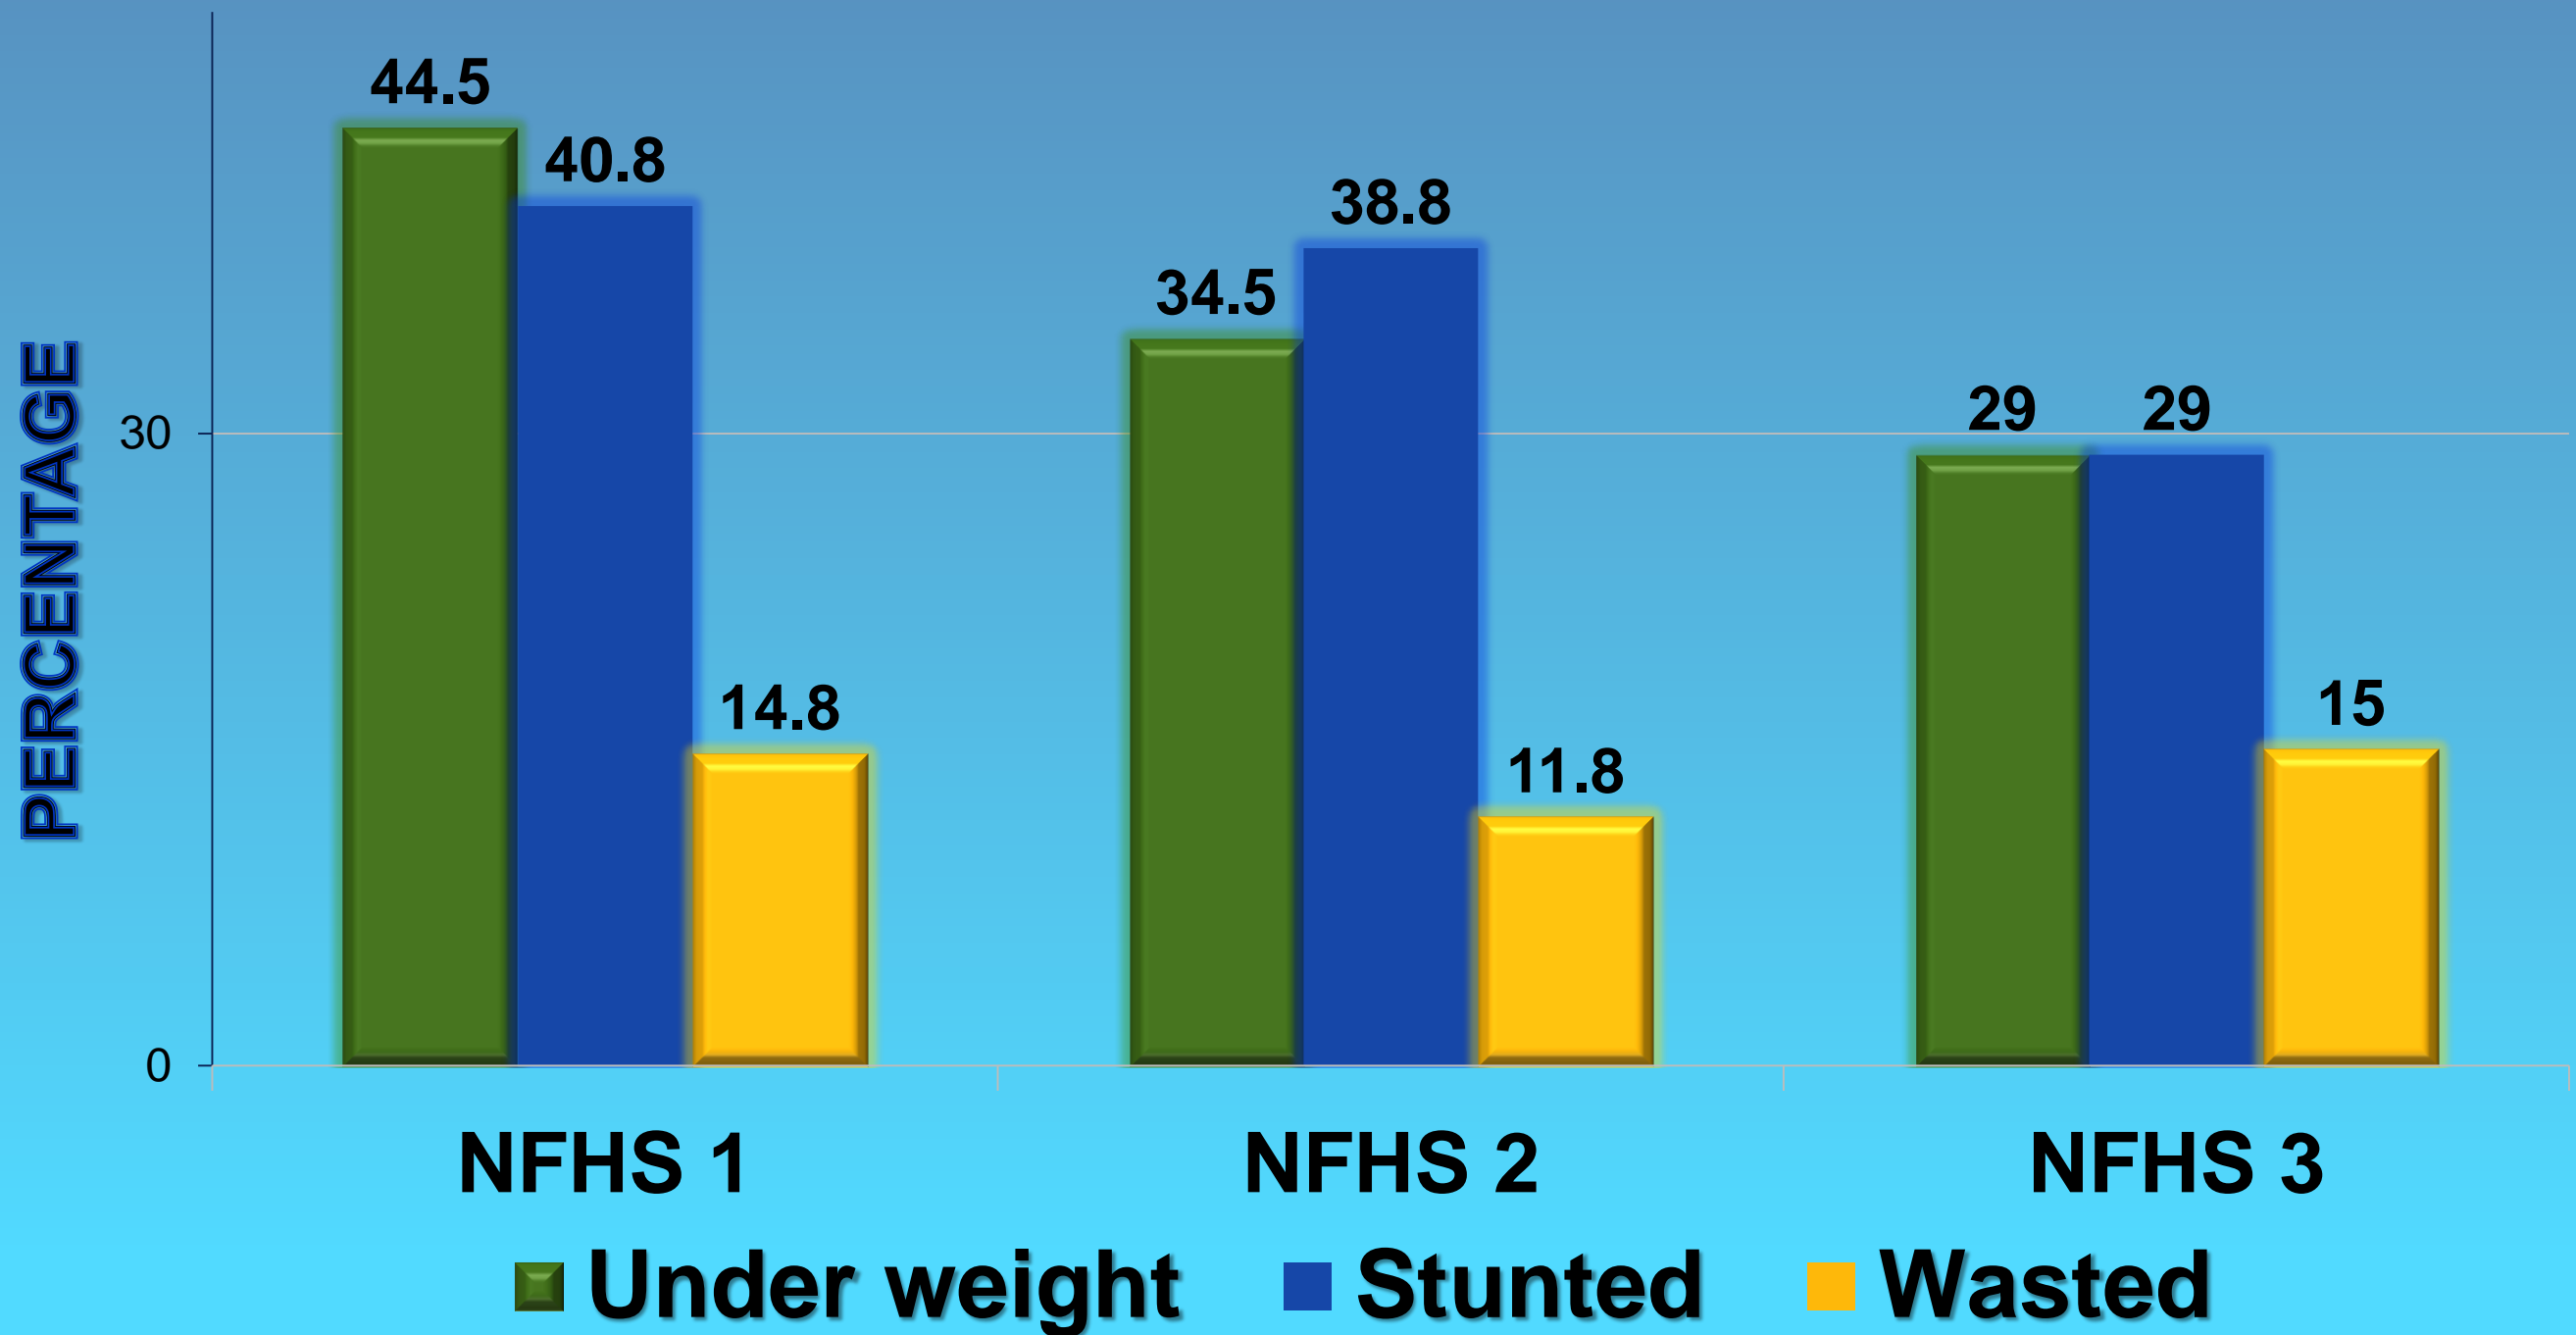

JAMMU & KASHMIR NFHS I,II,III