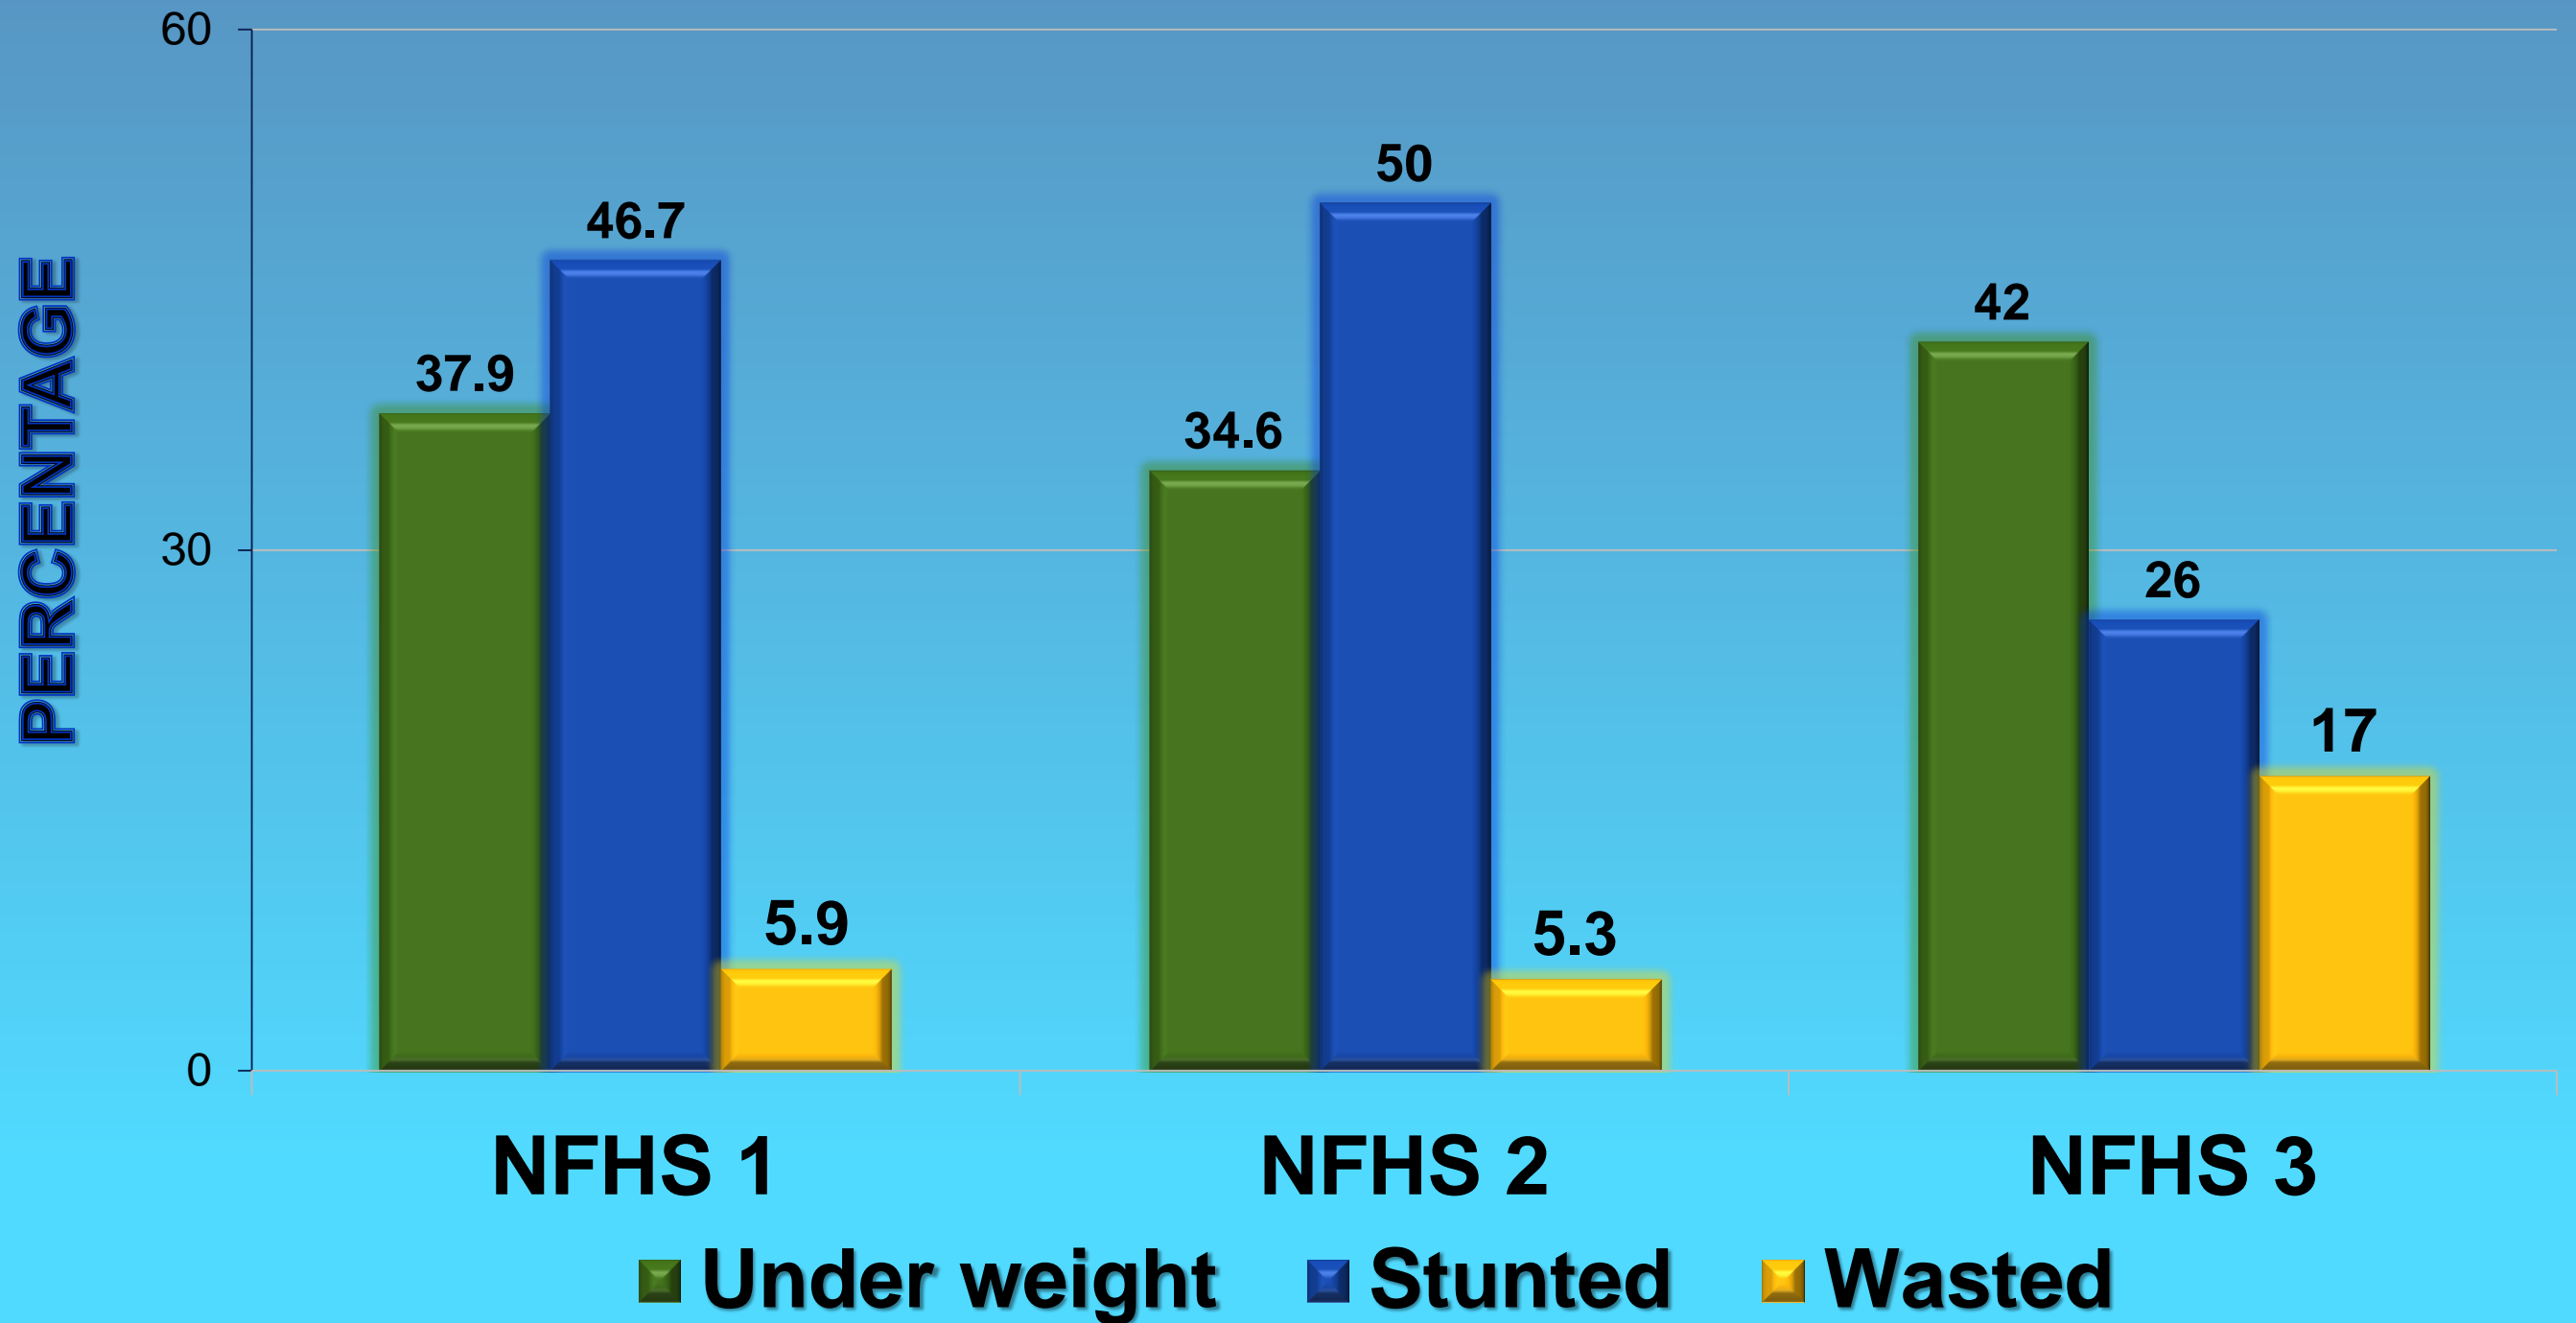

HARYANA NFHS I,II,III