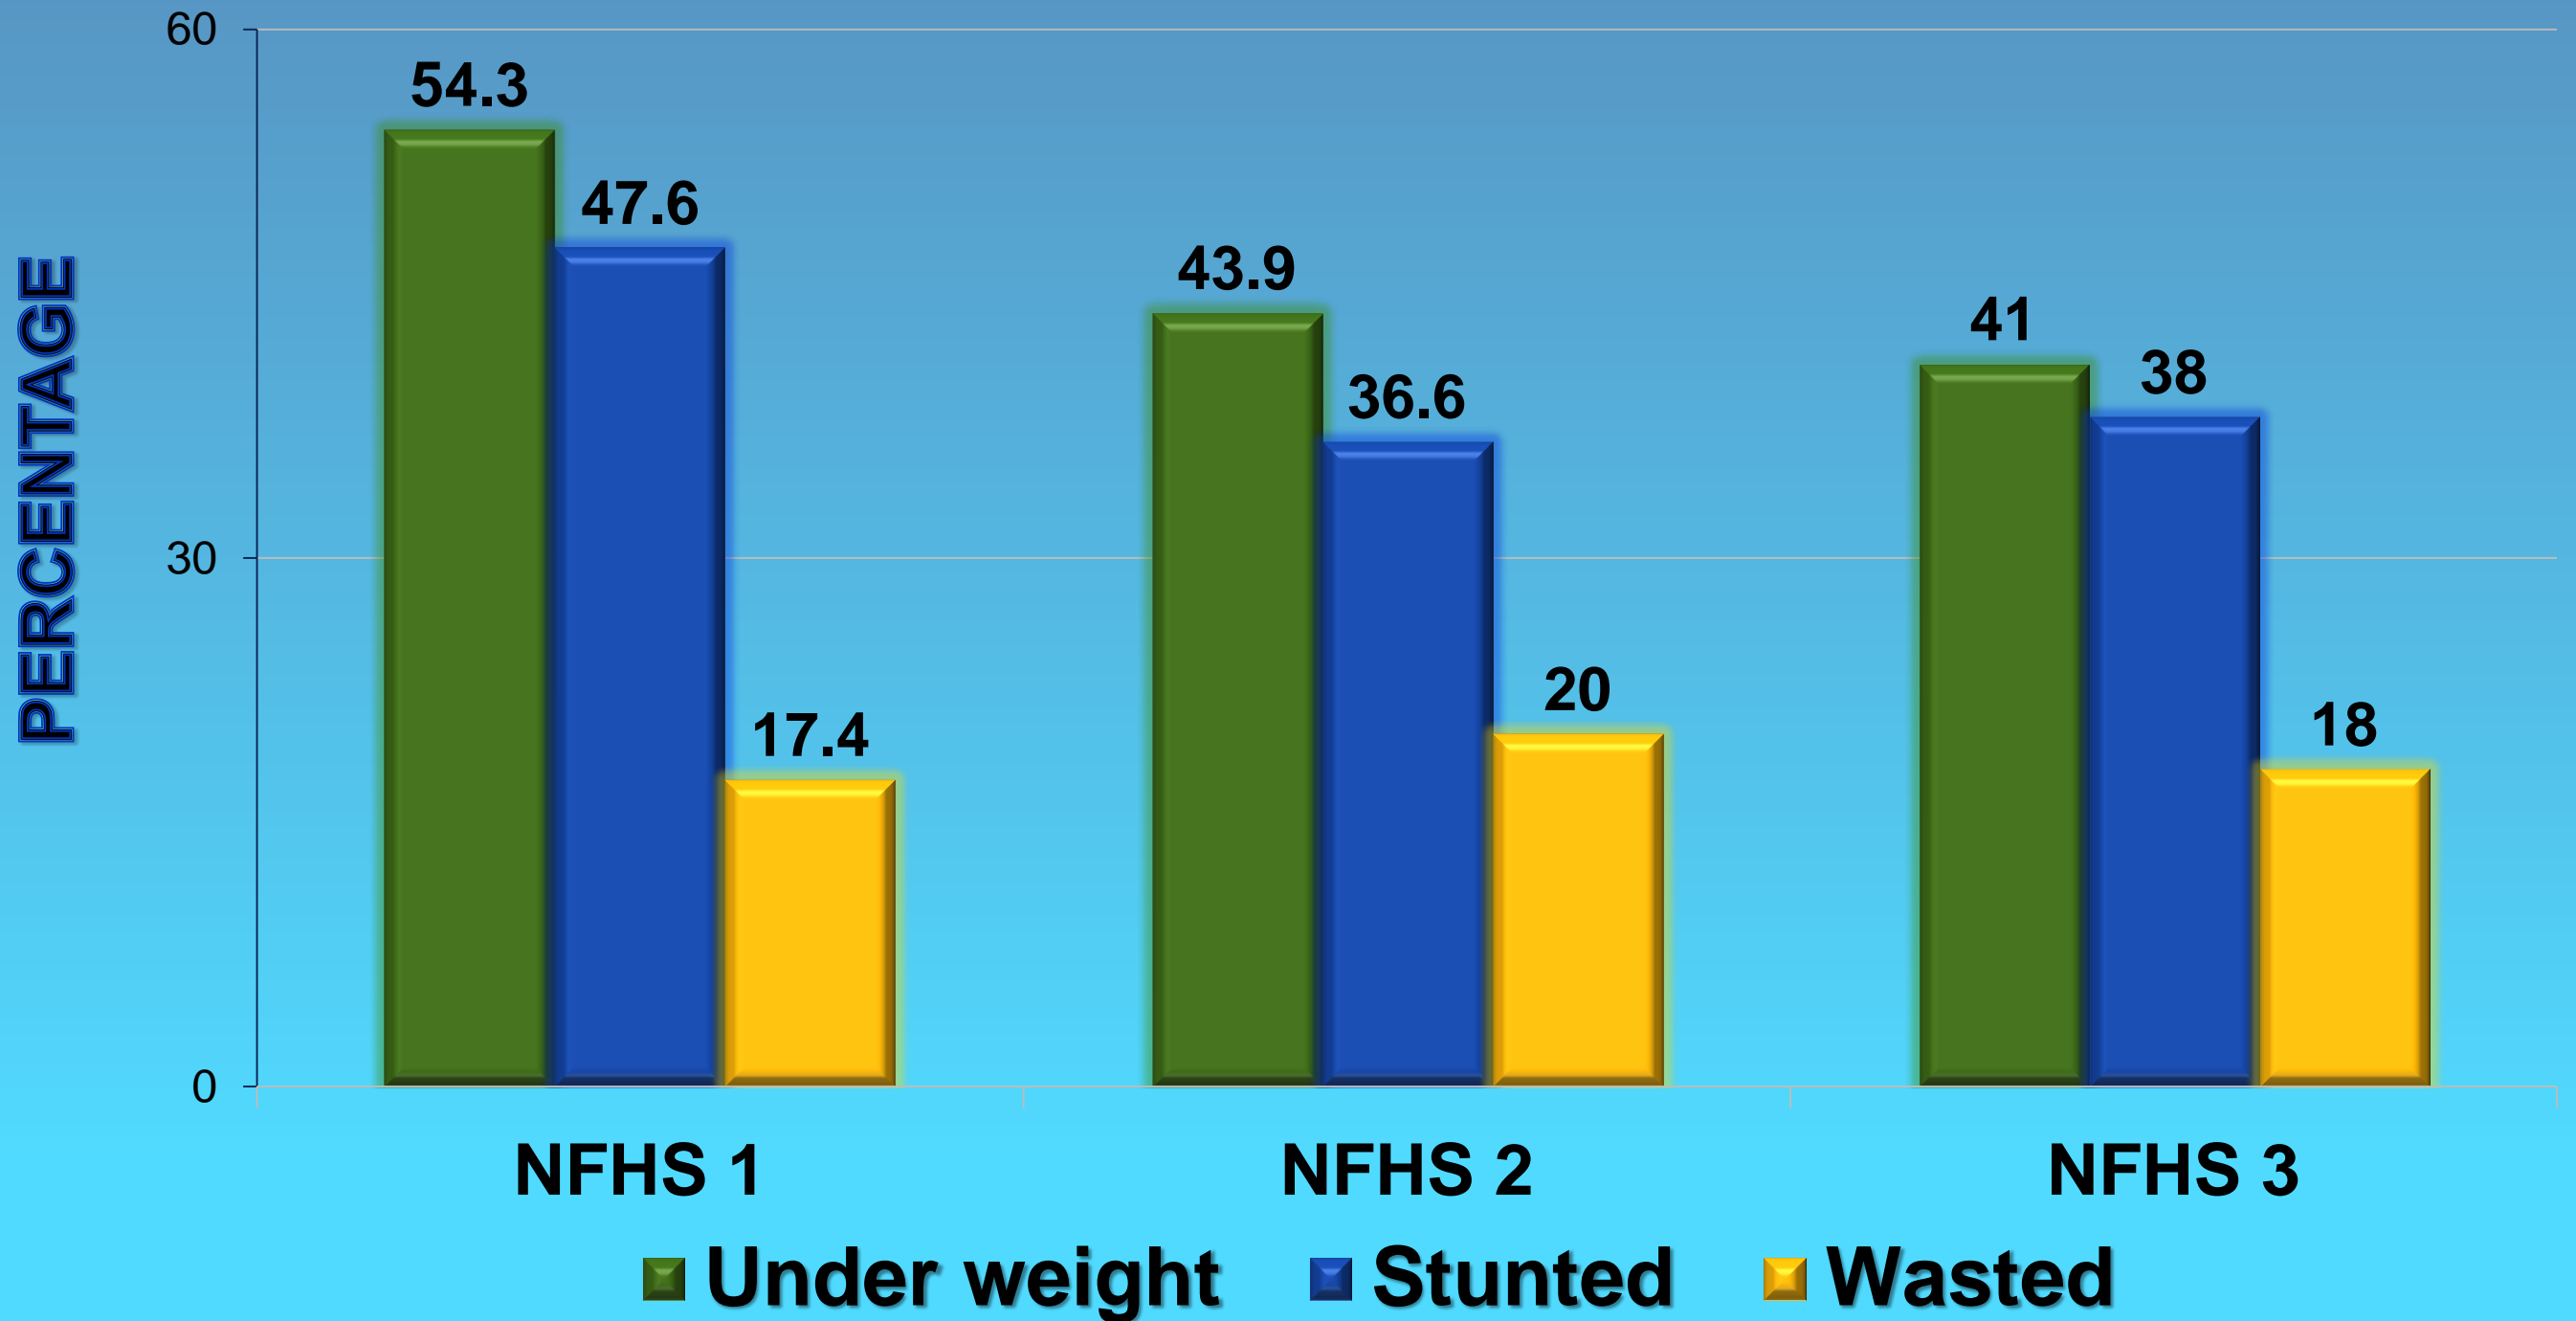

KARNATAKA NFHS I,II,III