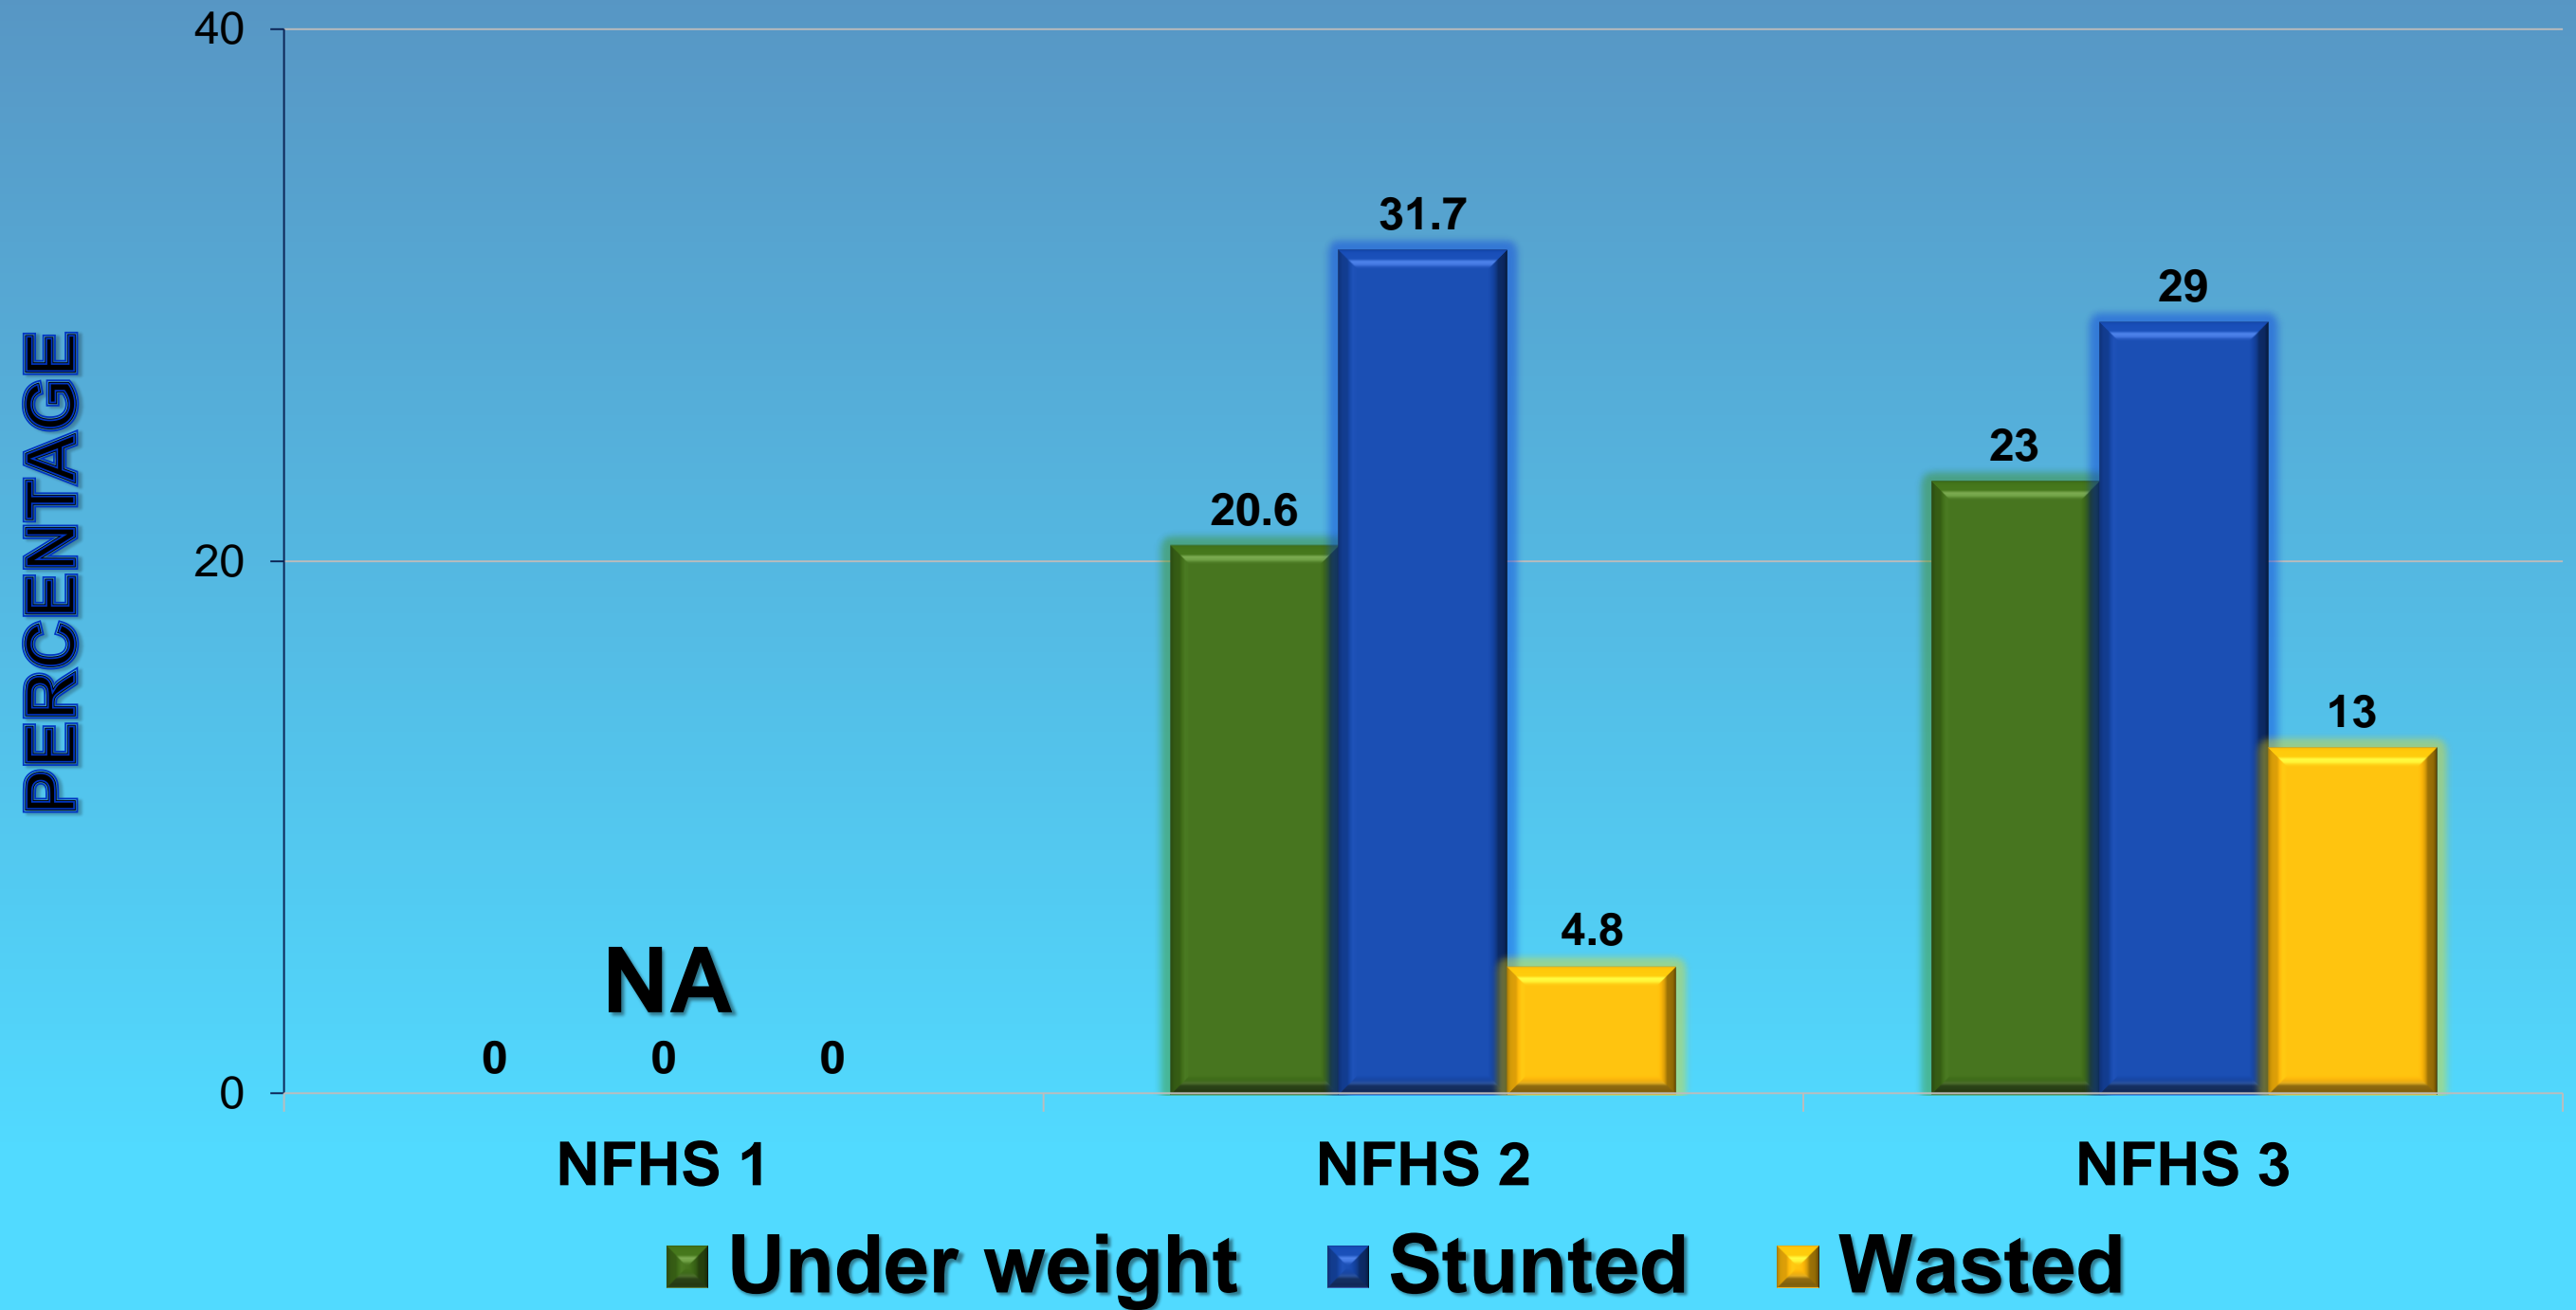

SIKKIM NFHS I,II,III