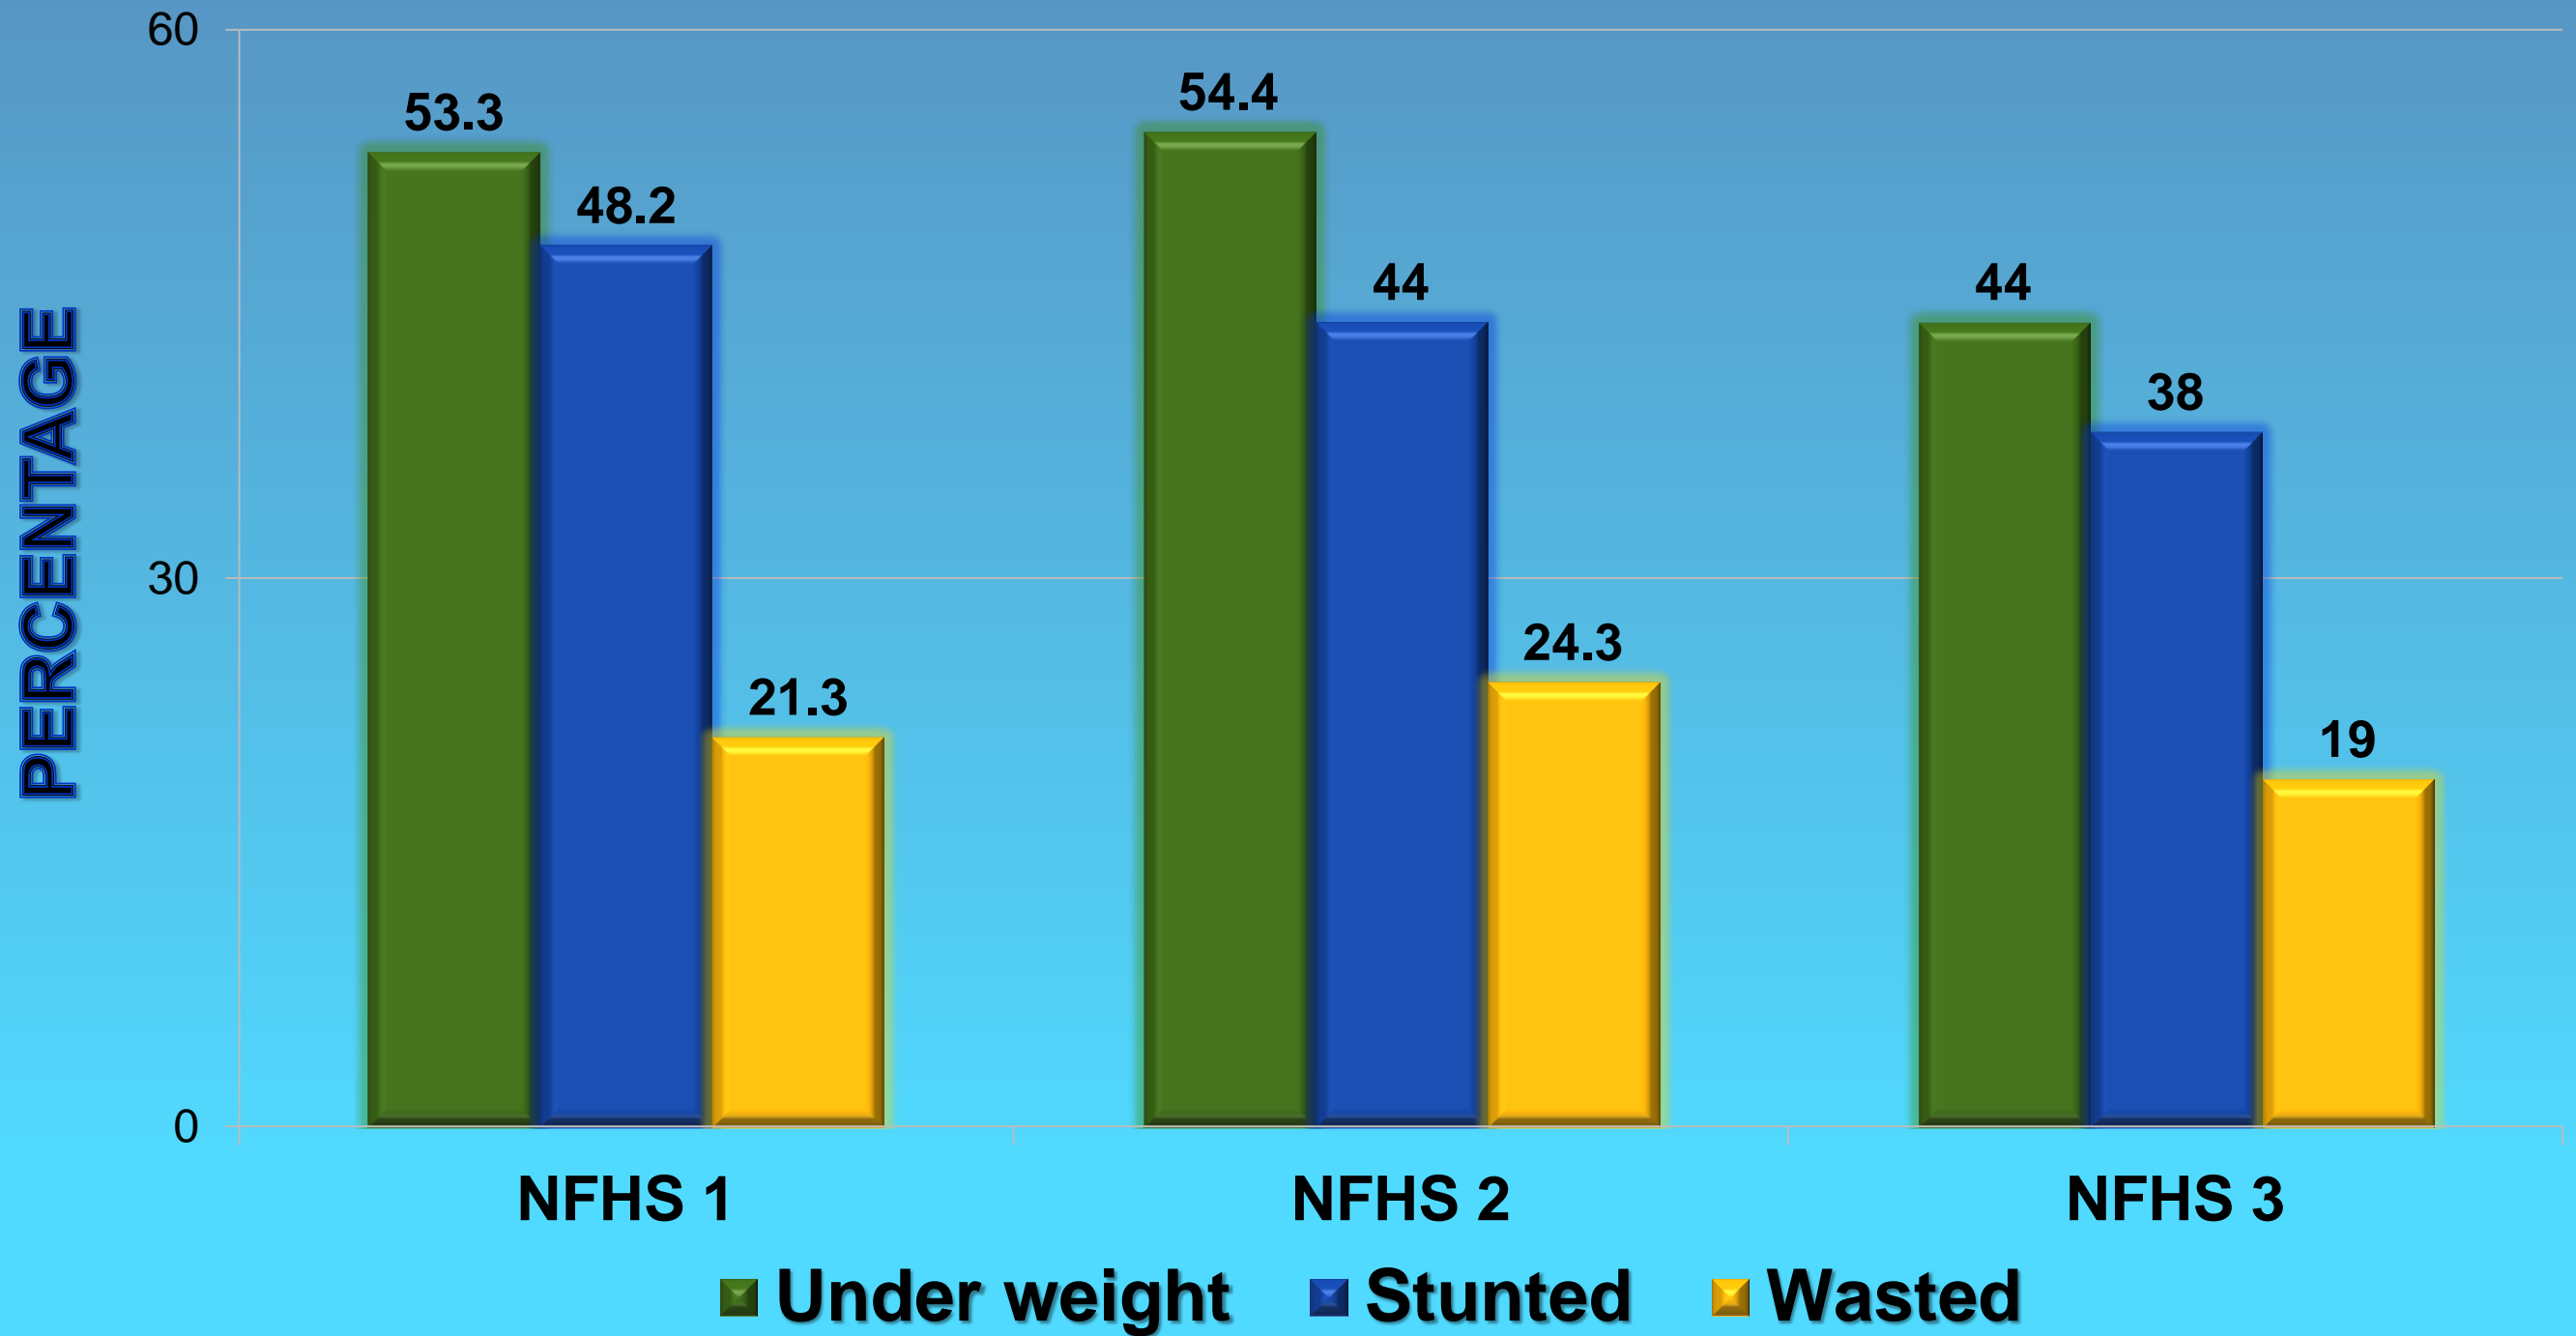

ODISSA NFHS I,II,III