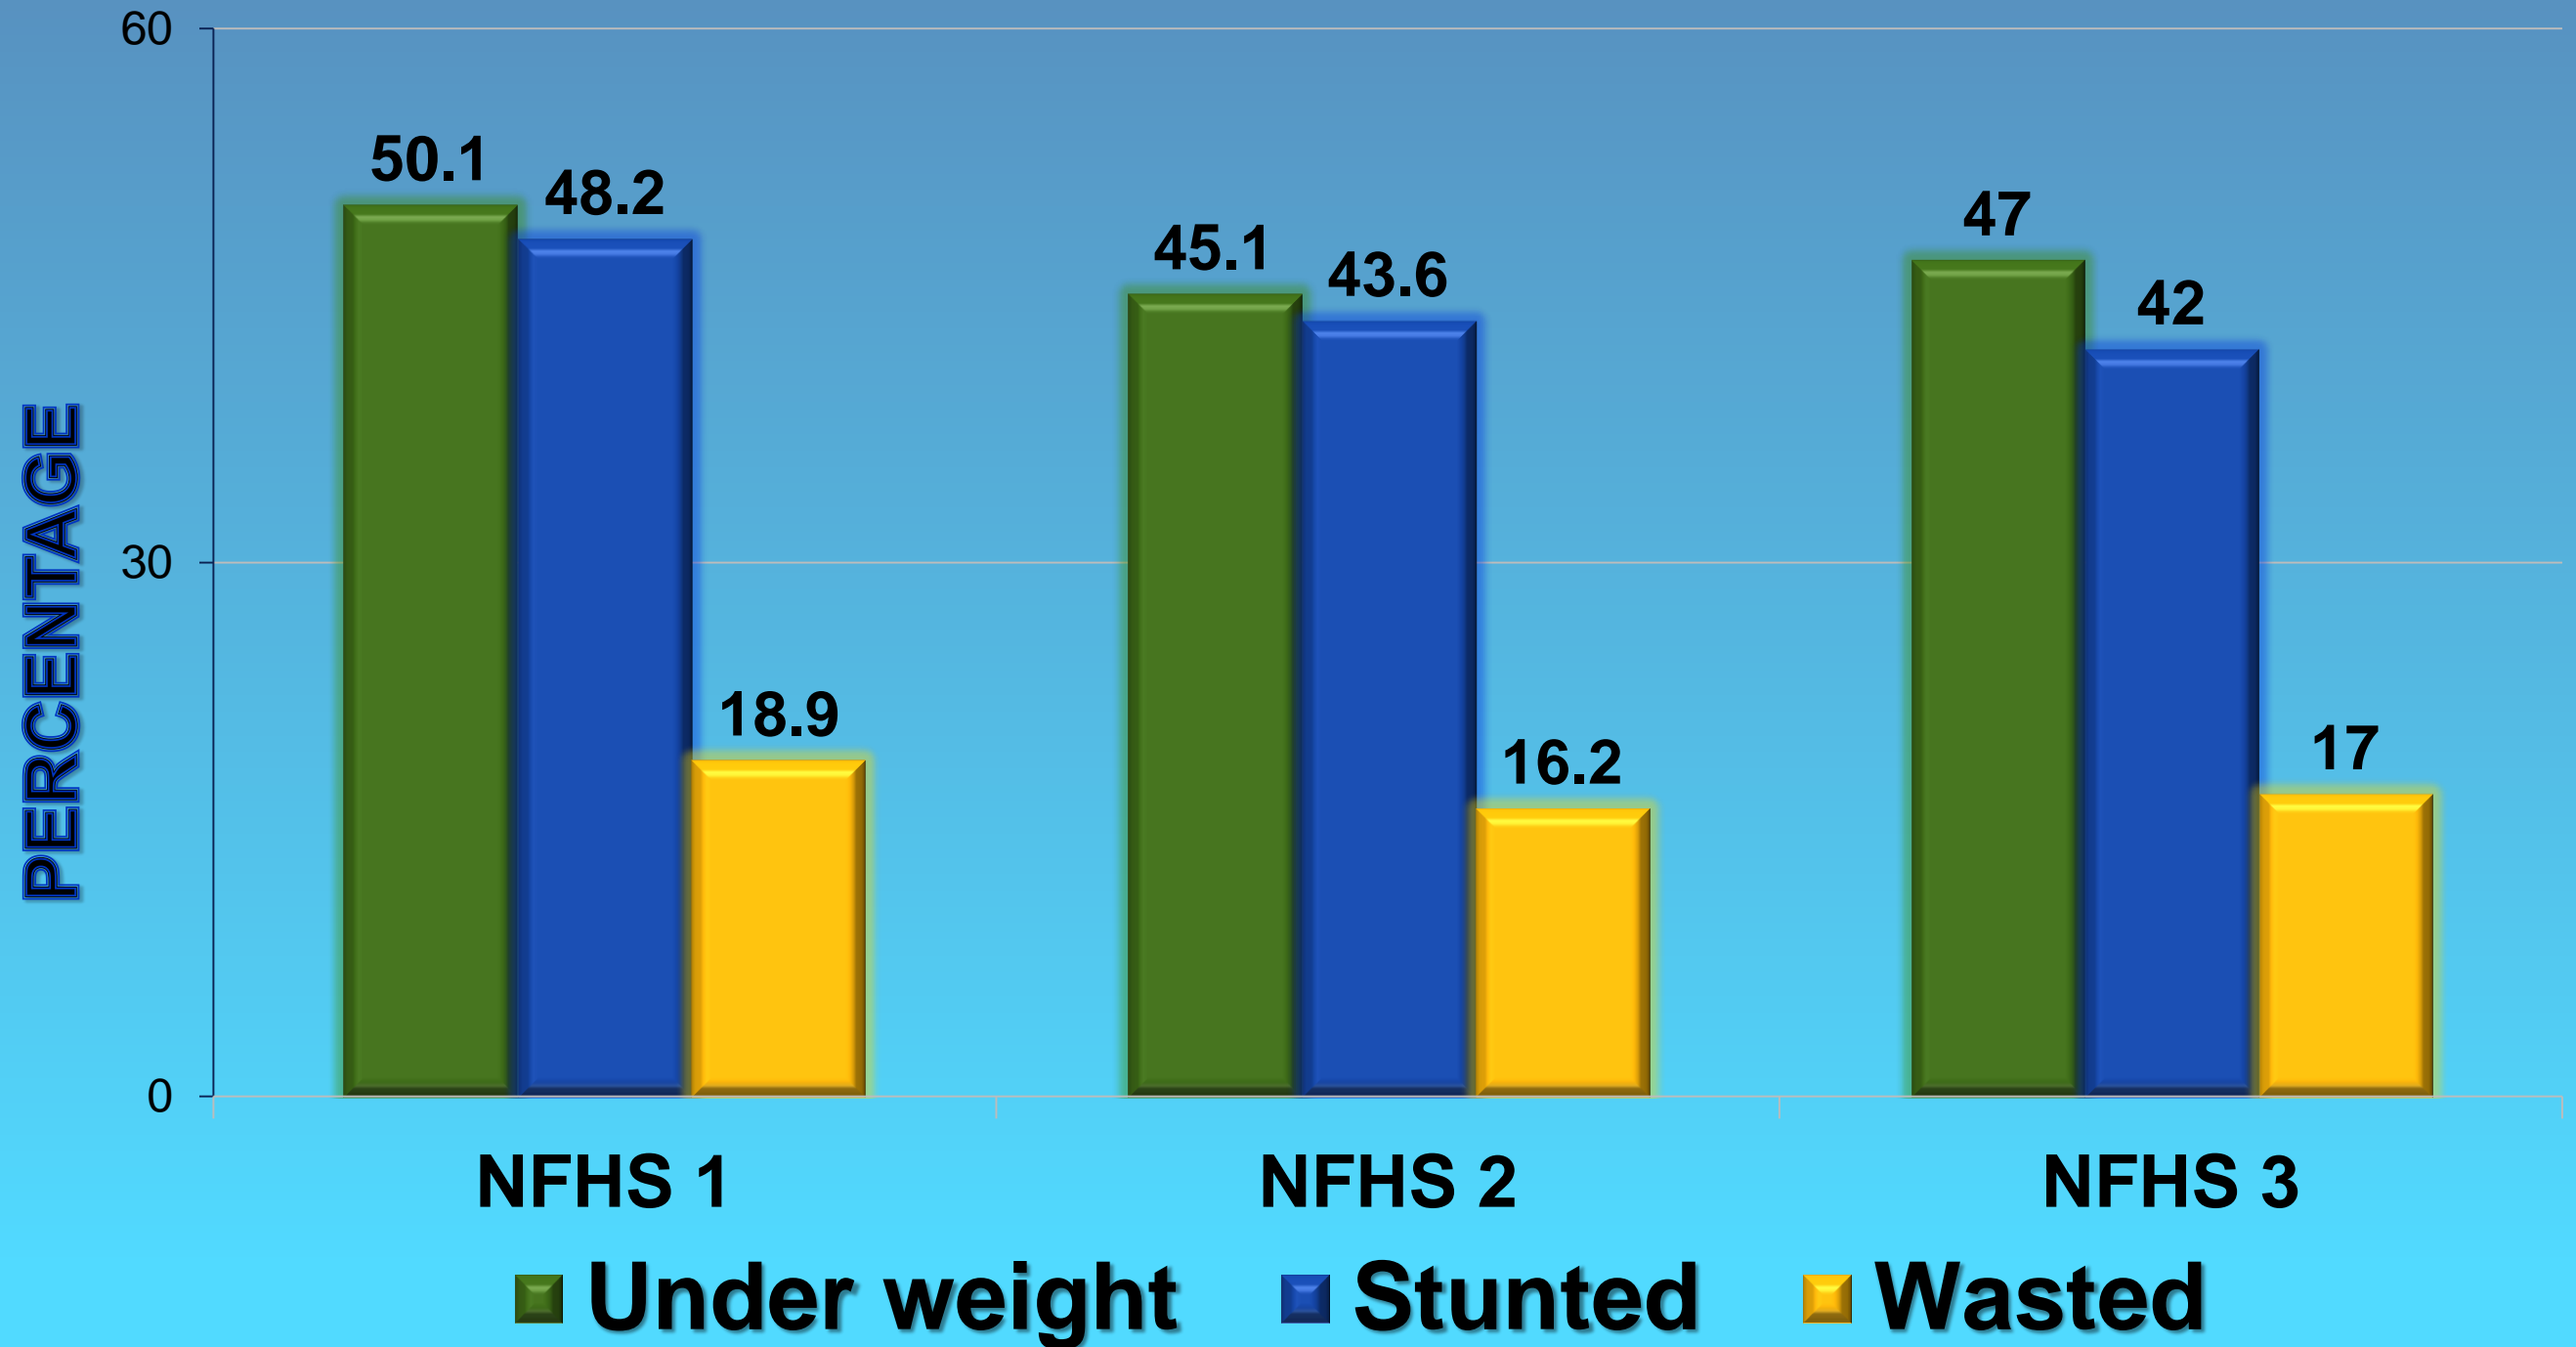

GUJRAT NFHS I,II,III