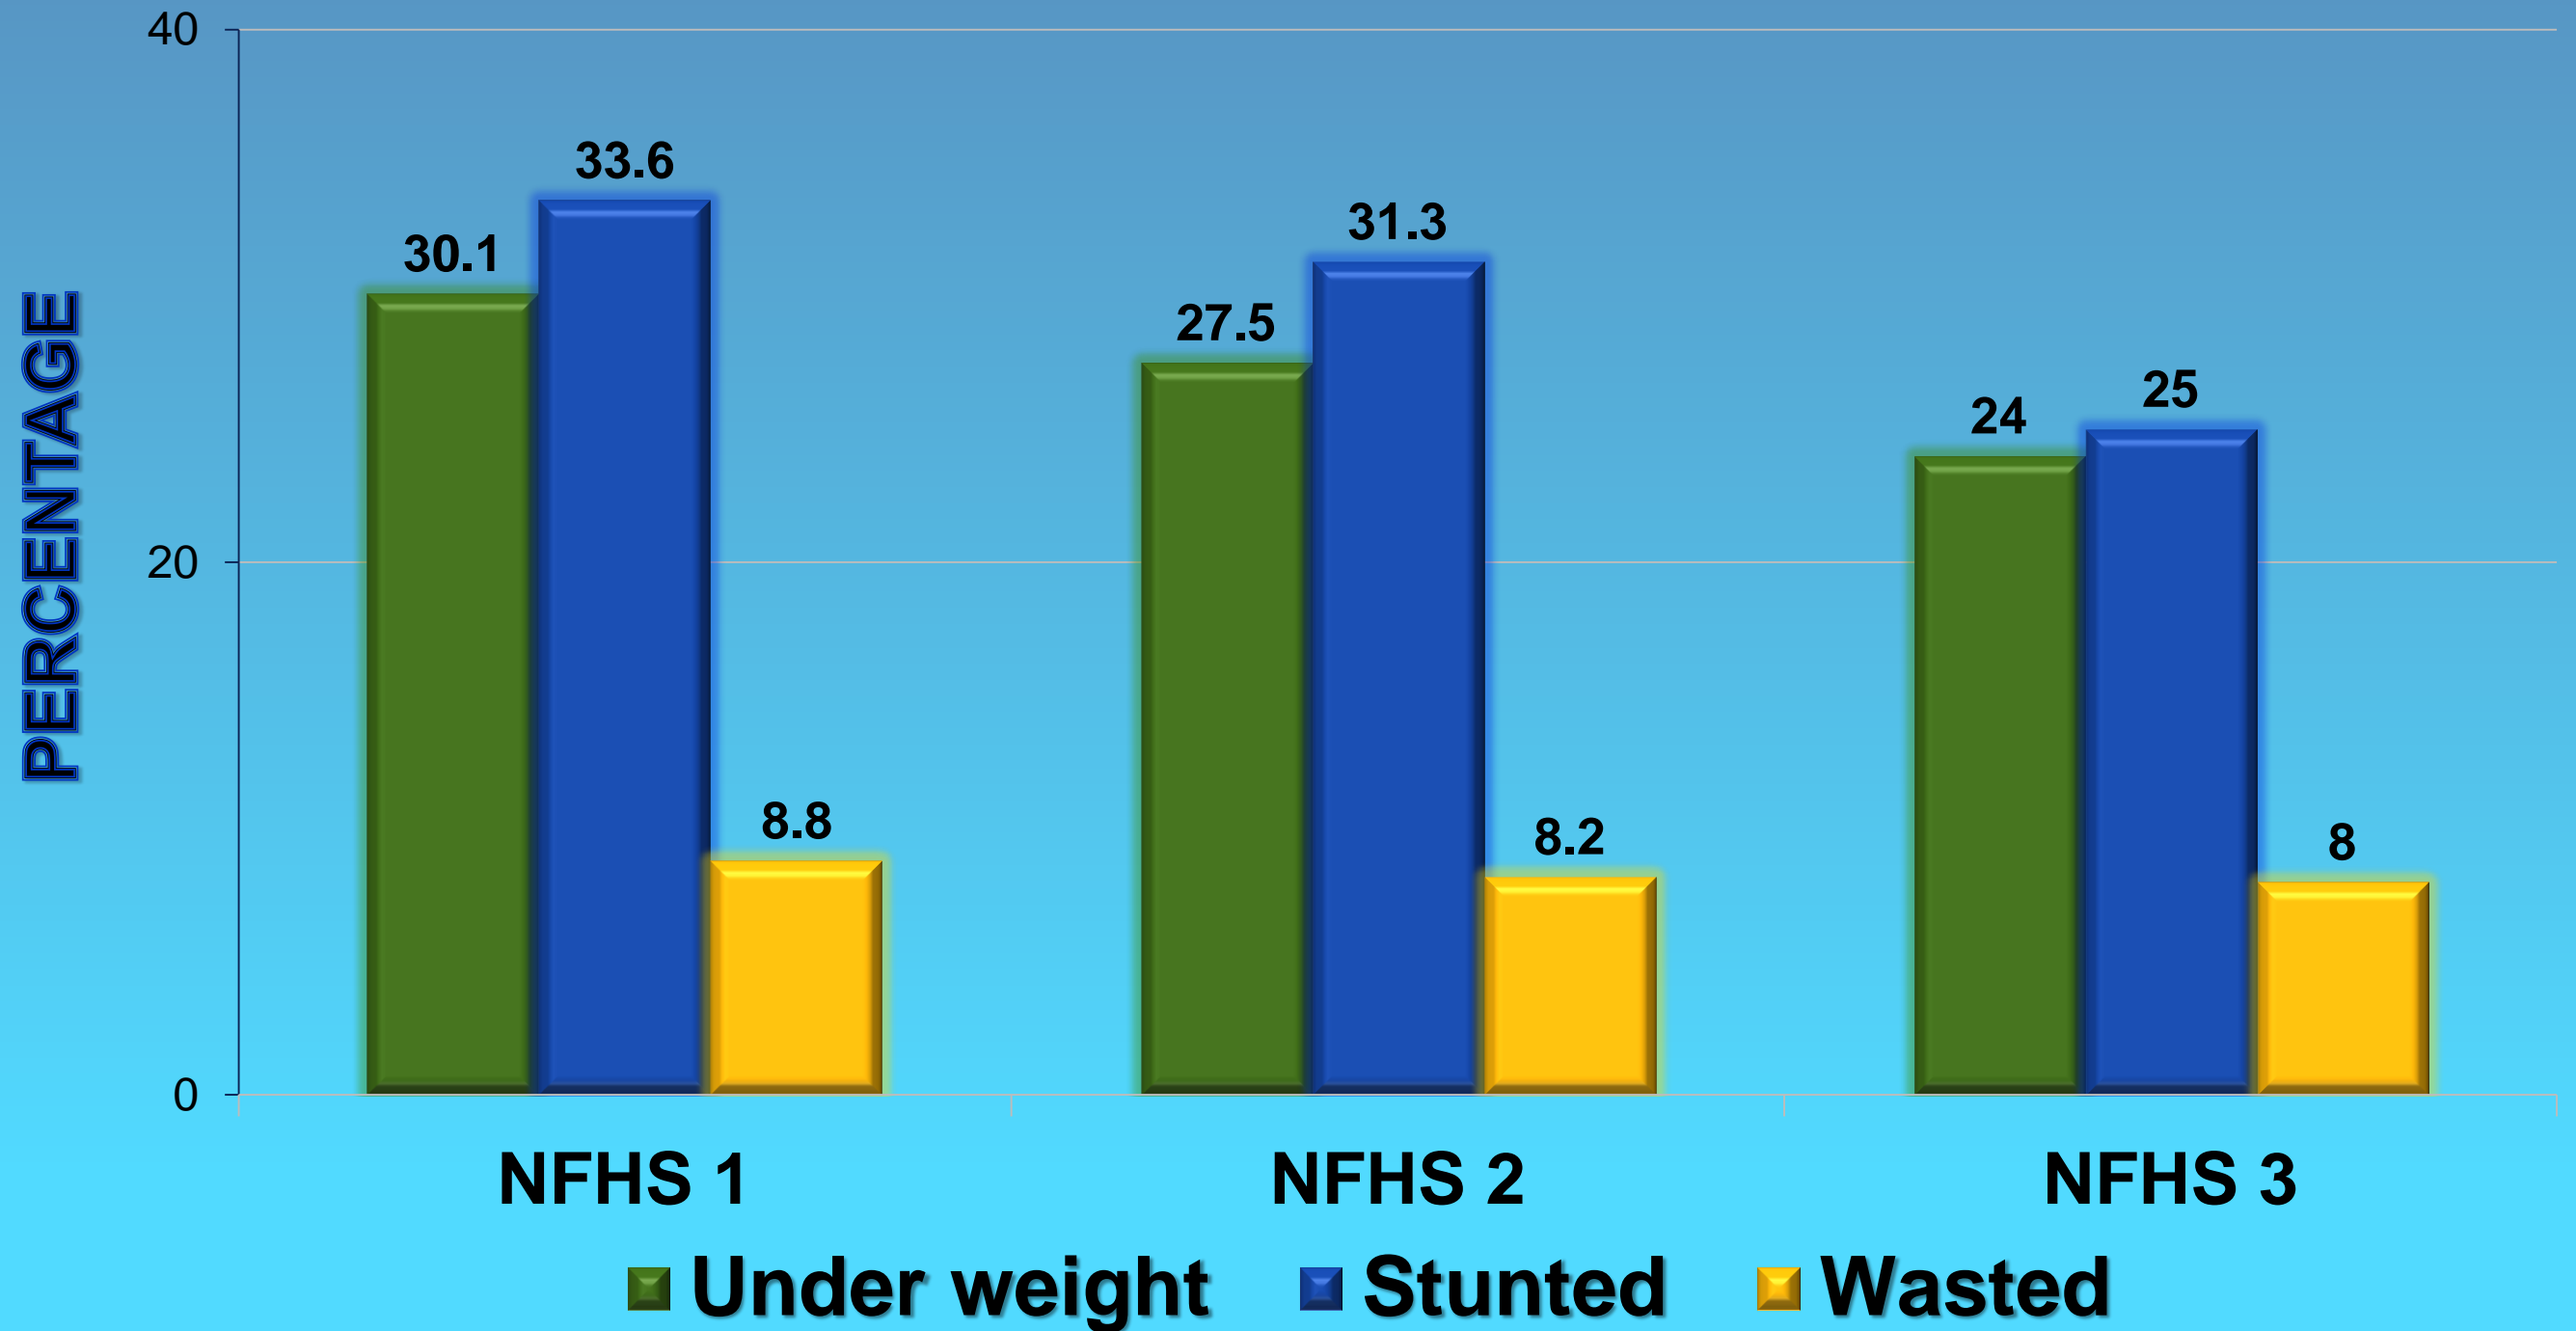

MANIPUR NFHS I,II,III