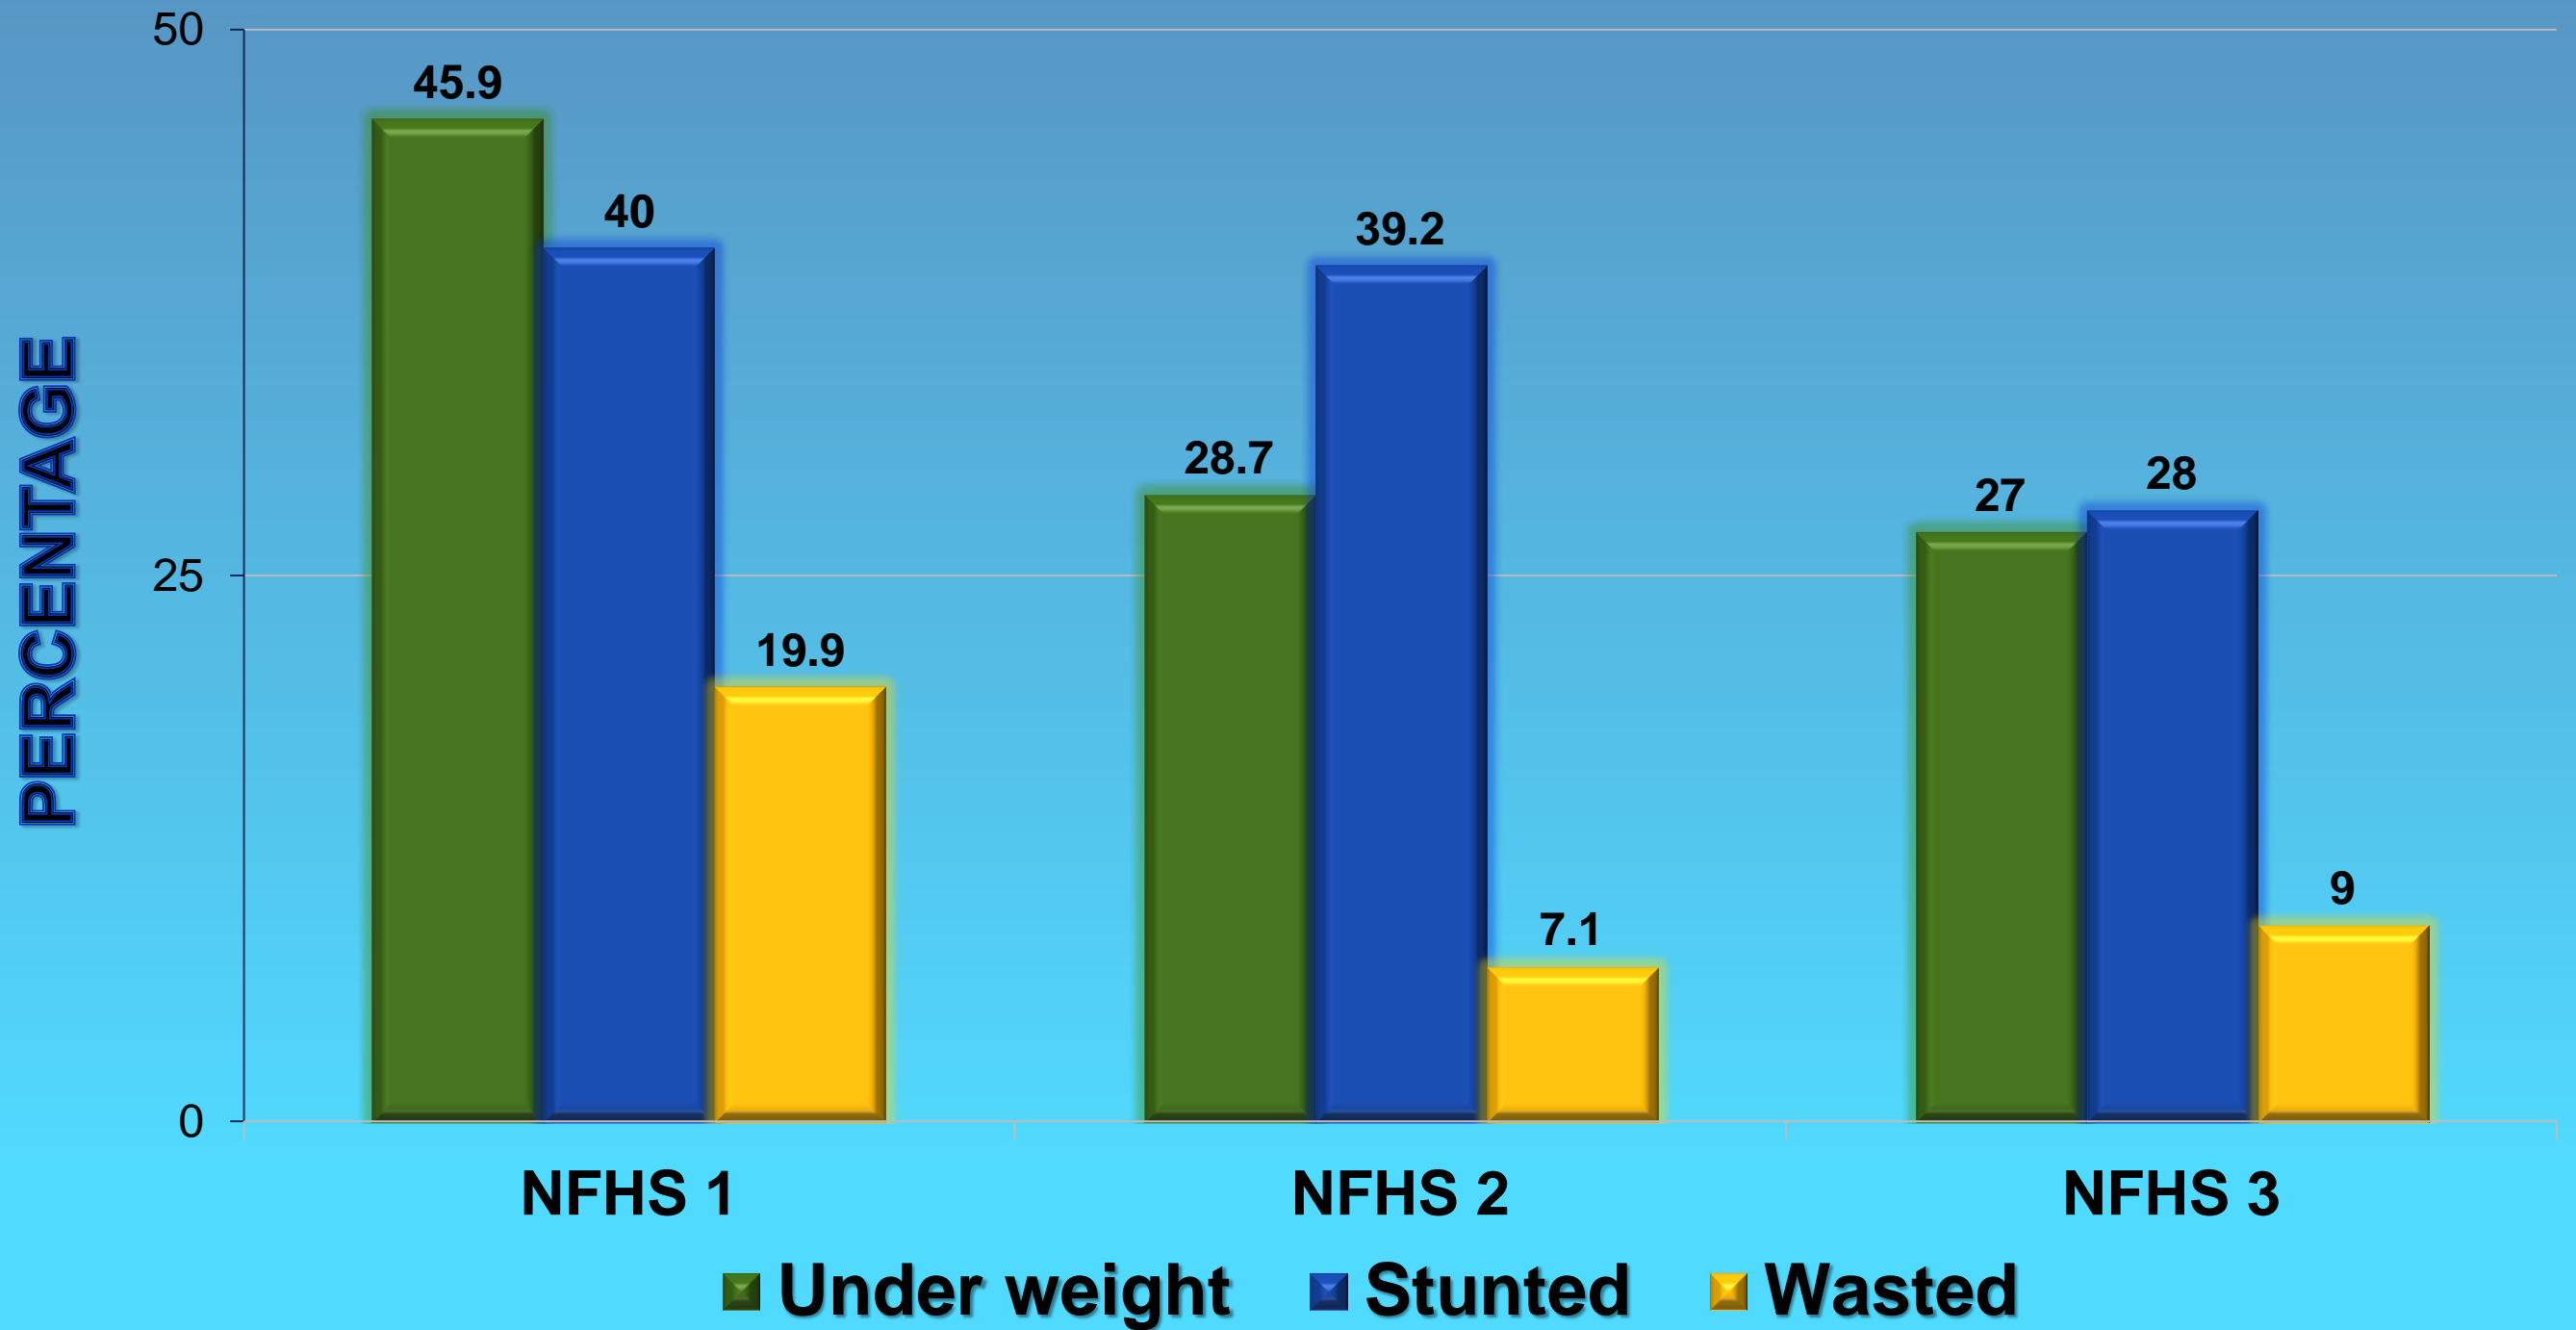

PUNJAB NFHS I,II,III