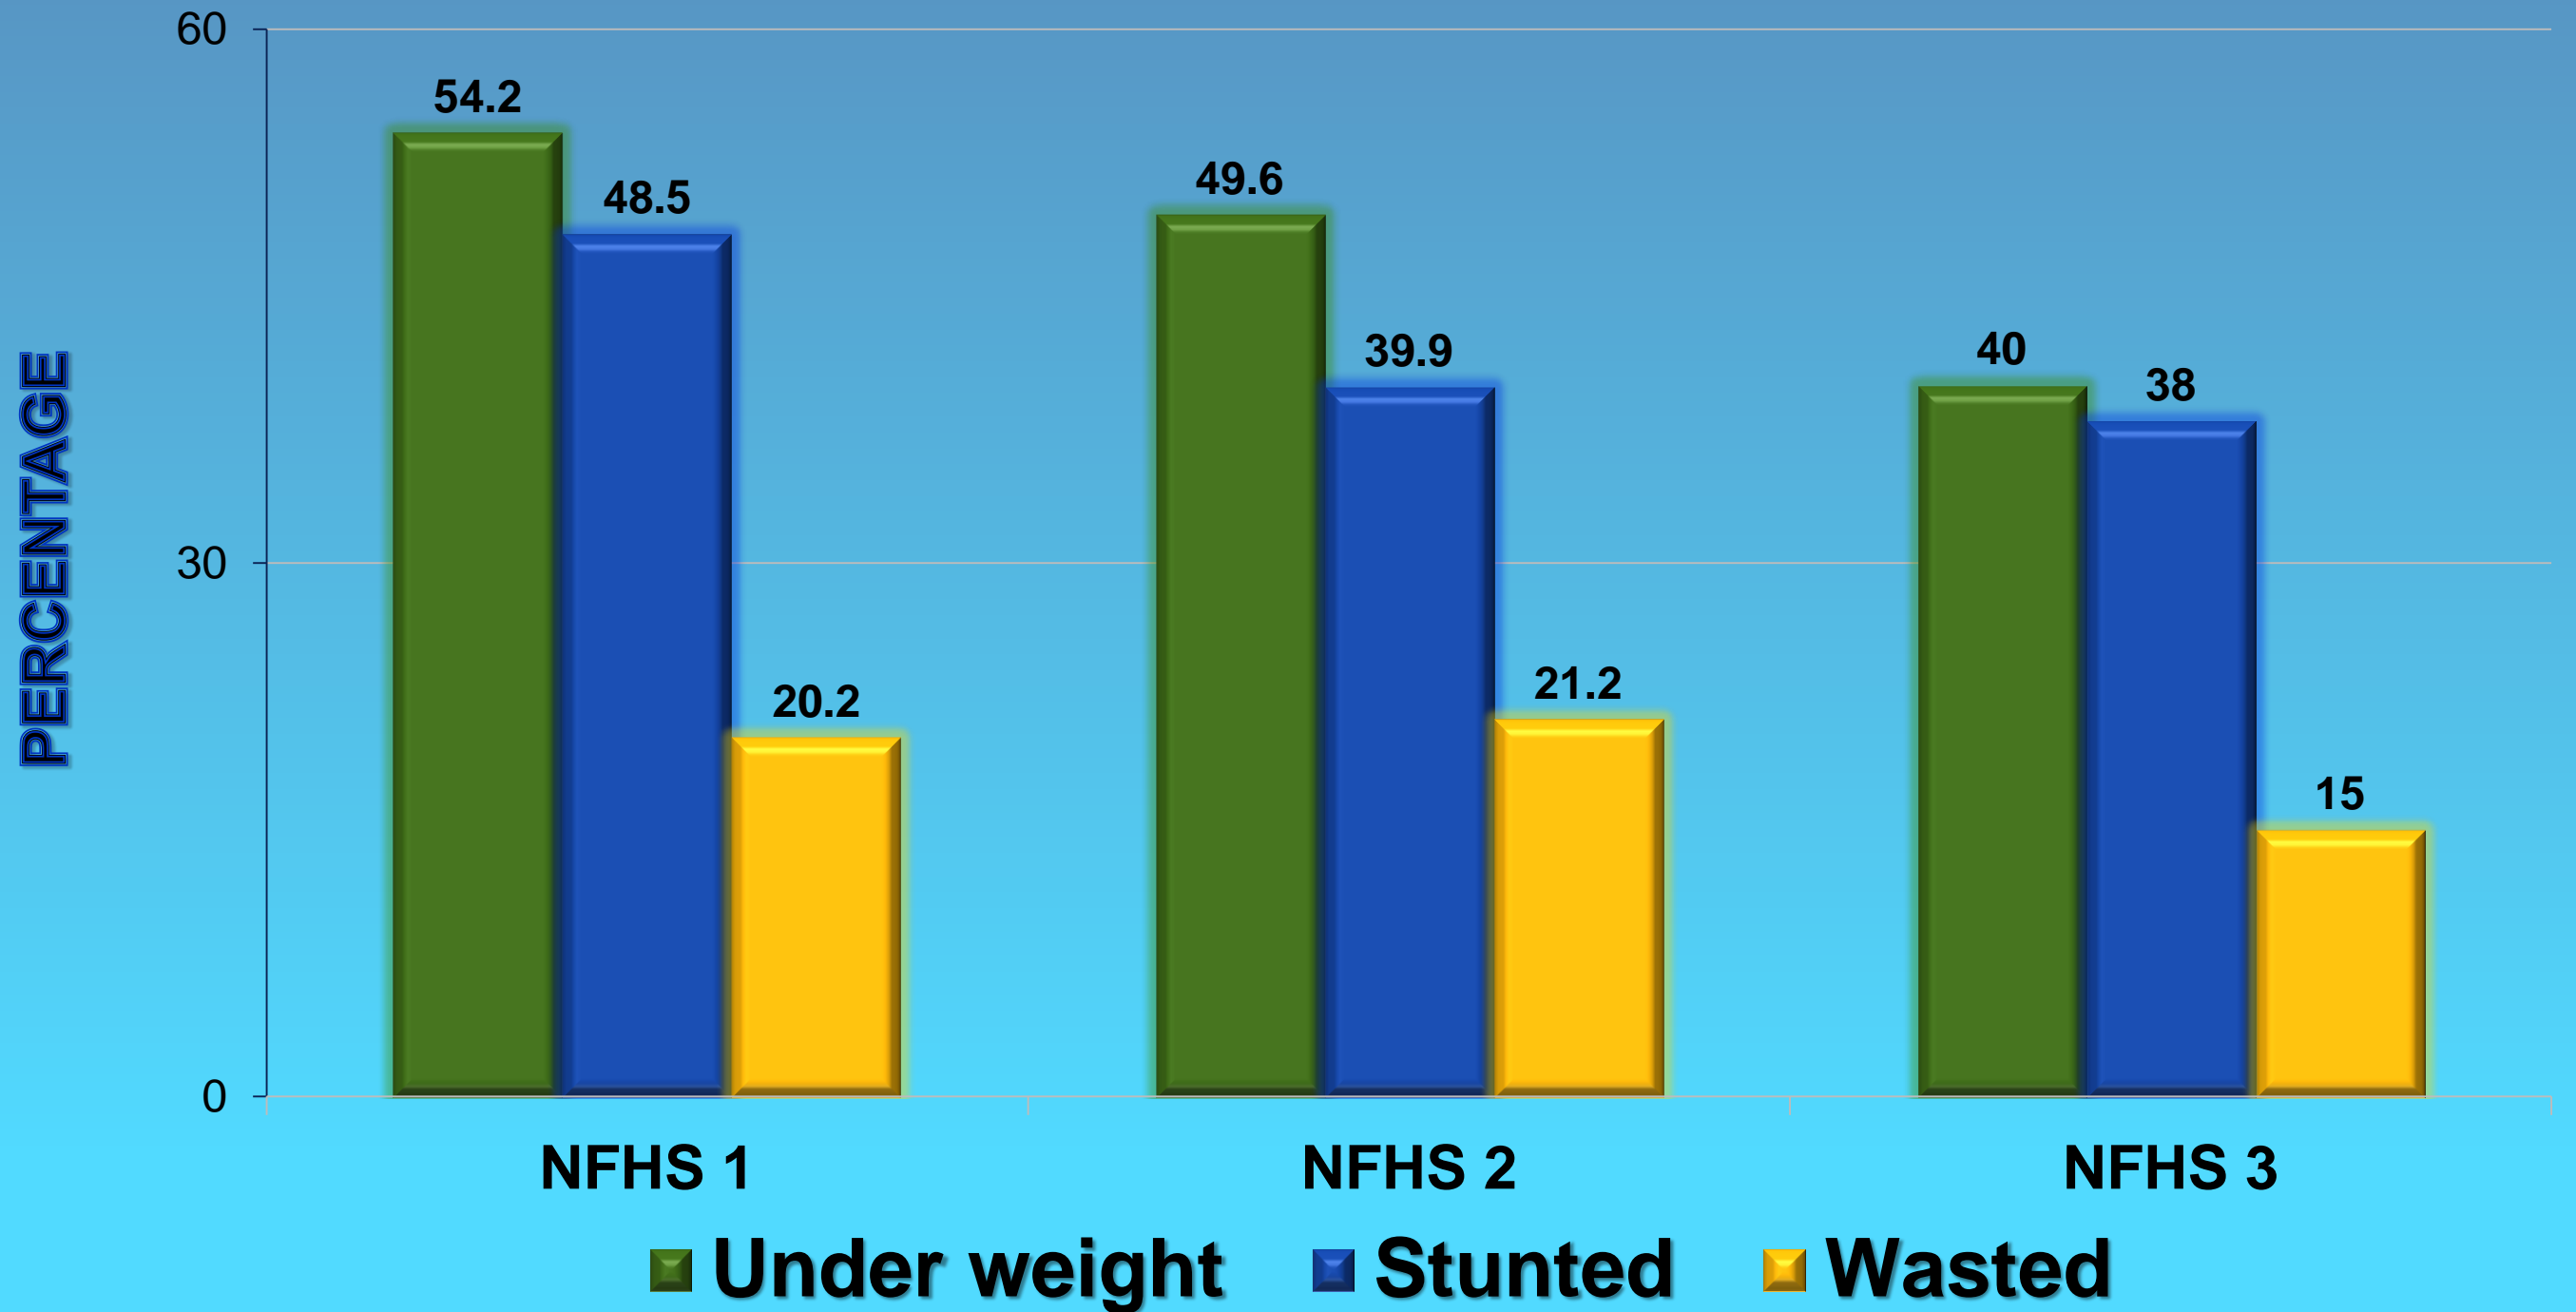

MAHARASHTRA NFHS I,II,III