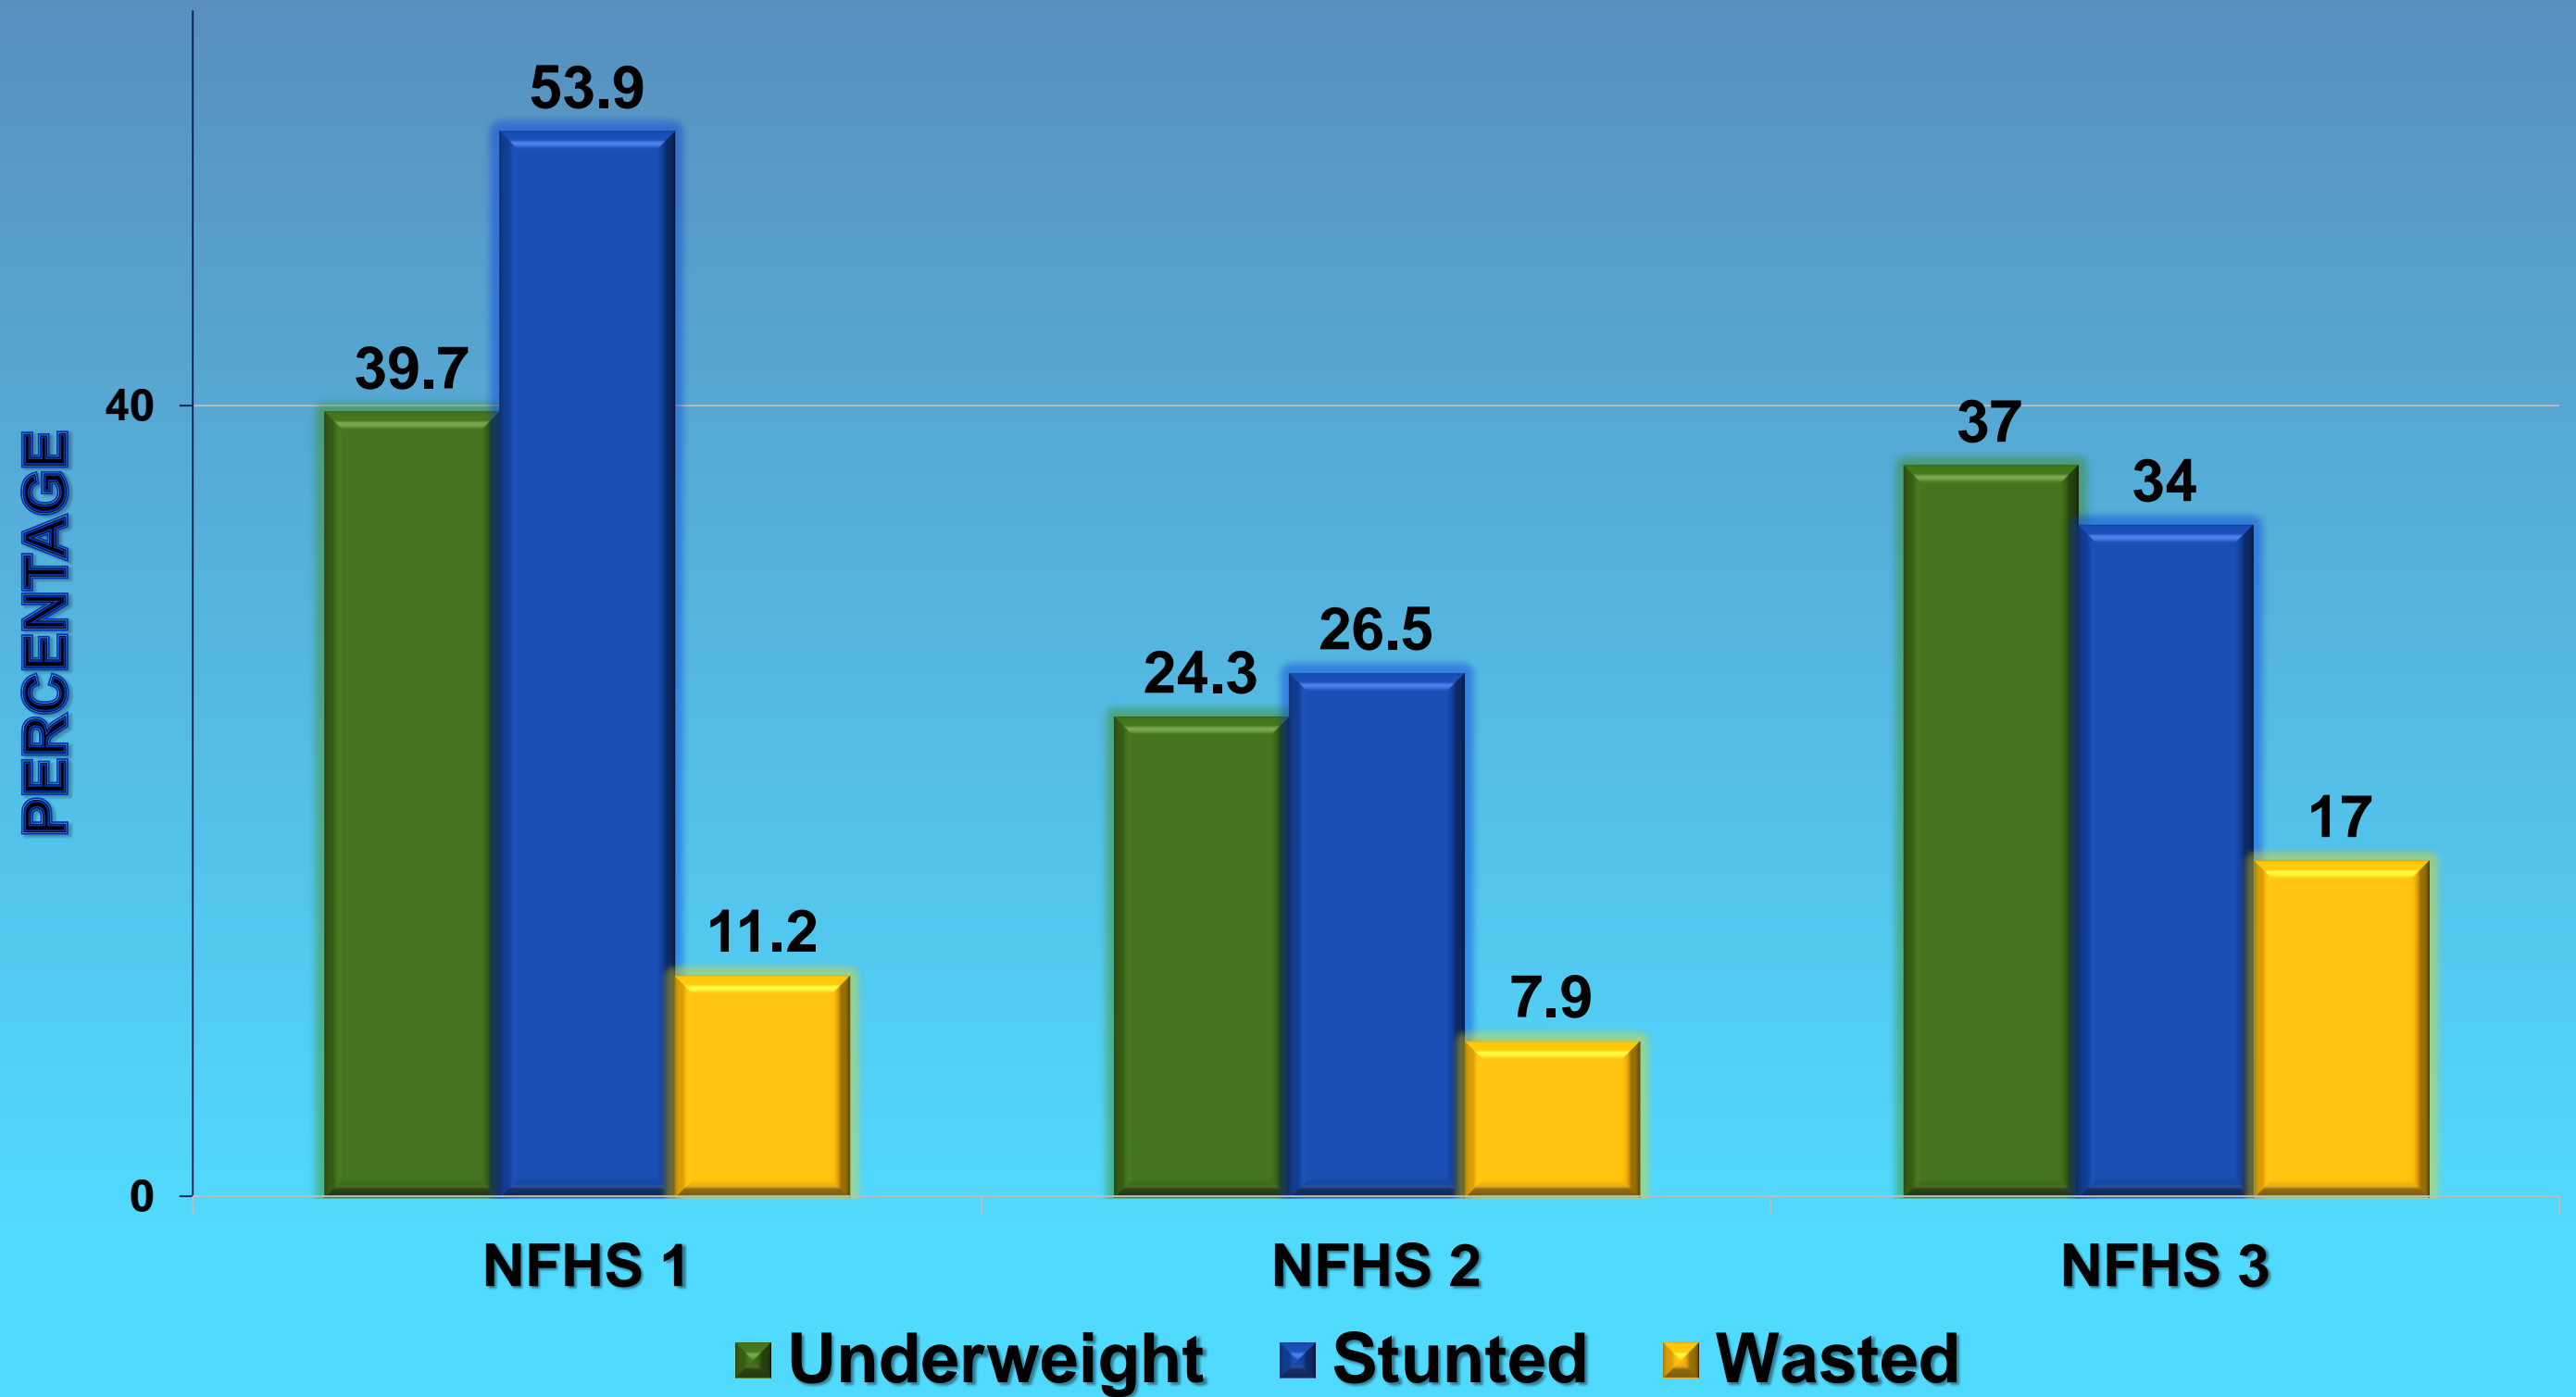

**COMPARISON OF
UNDERWEIGHT, STUNTED
AND WASTED FIGURES FROM
NFHS I,II,II
CHILDREN 0-59 MONTHS**

ANDHRA PRADESH NFHS I,II,III

ARUNACHAL PRADESH NFHS I,II,III

ASSAM NFHS I,II,III

BIHAR NFHS I,II,III

DELHI NFHS I,II,III