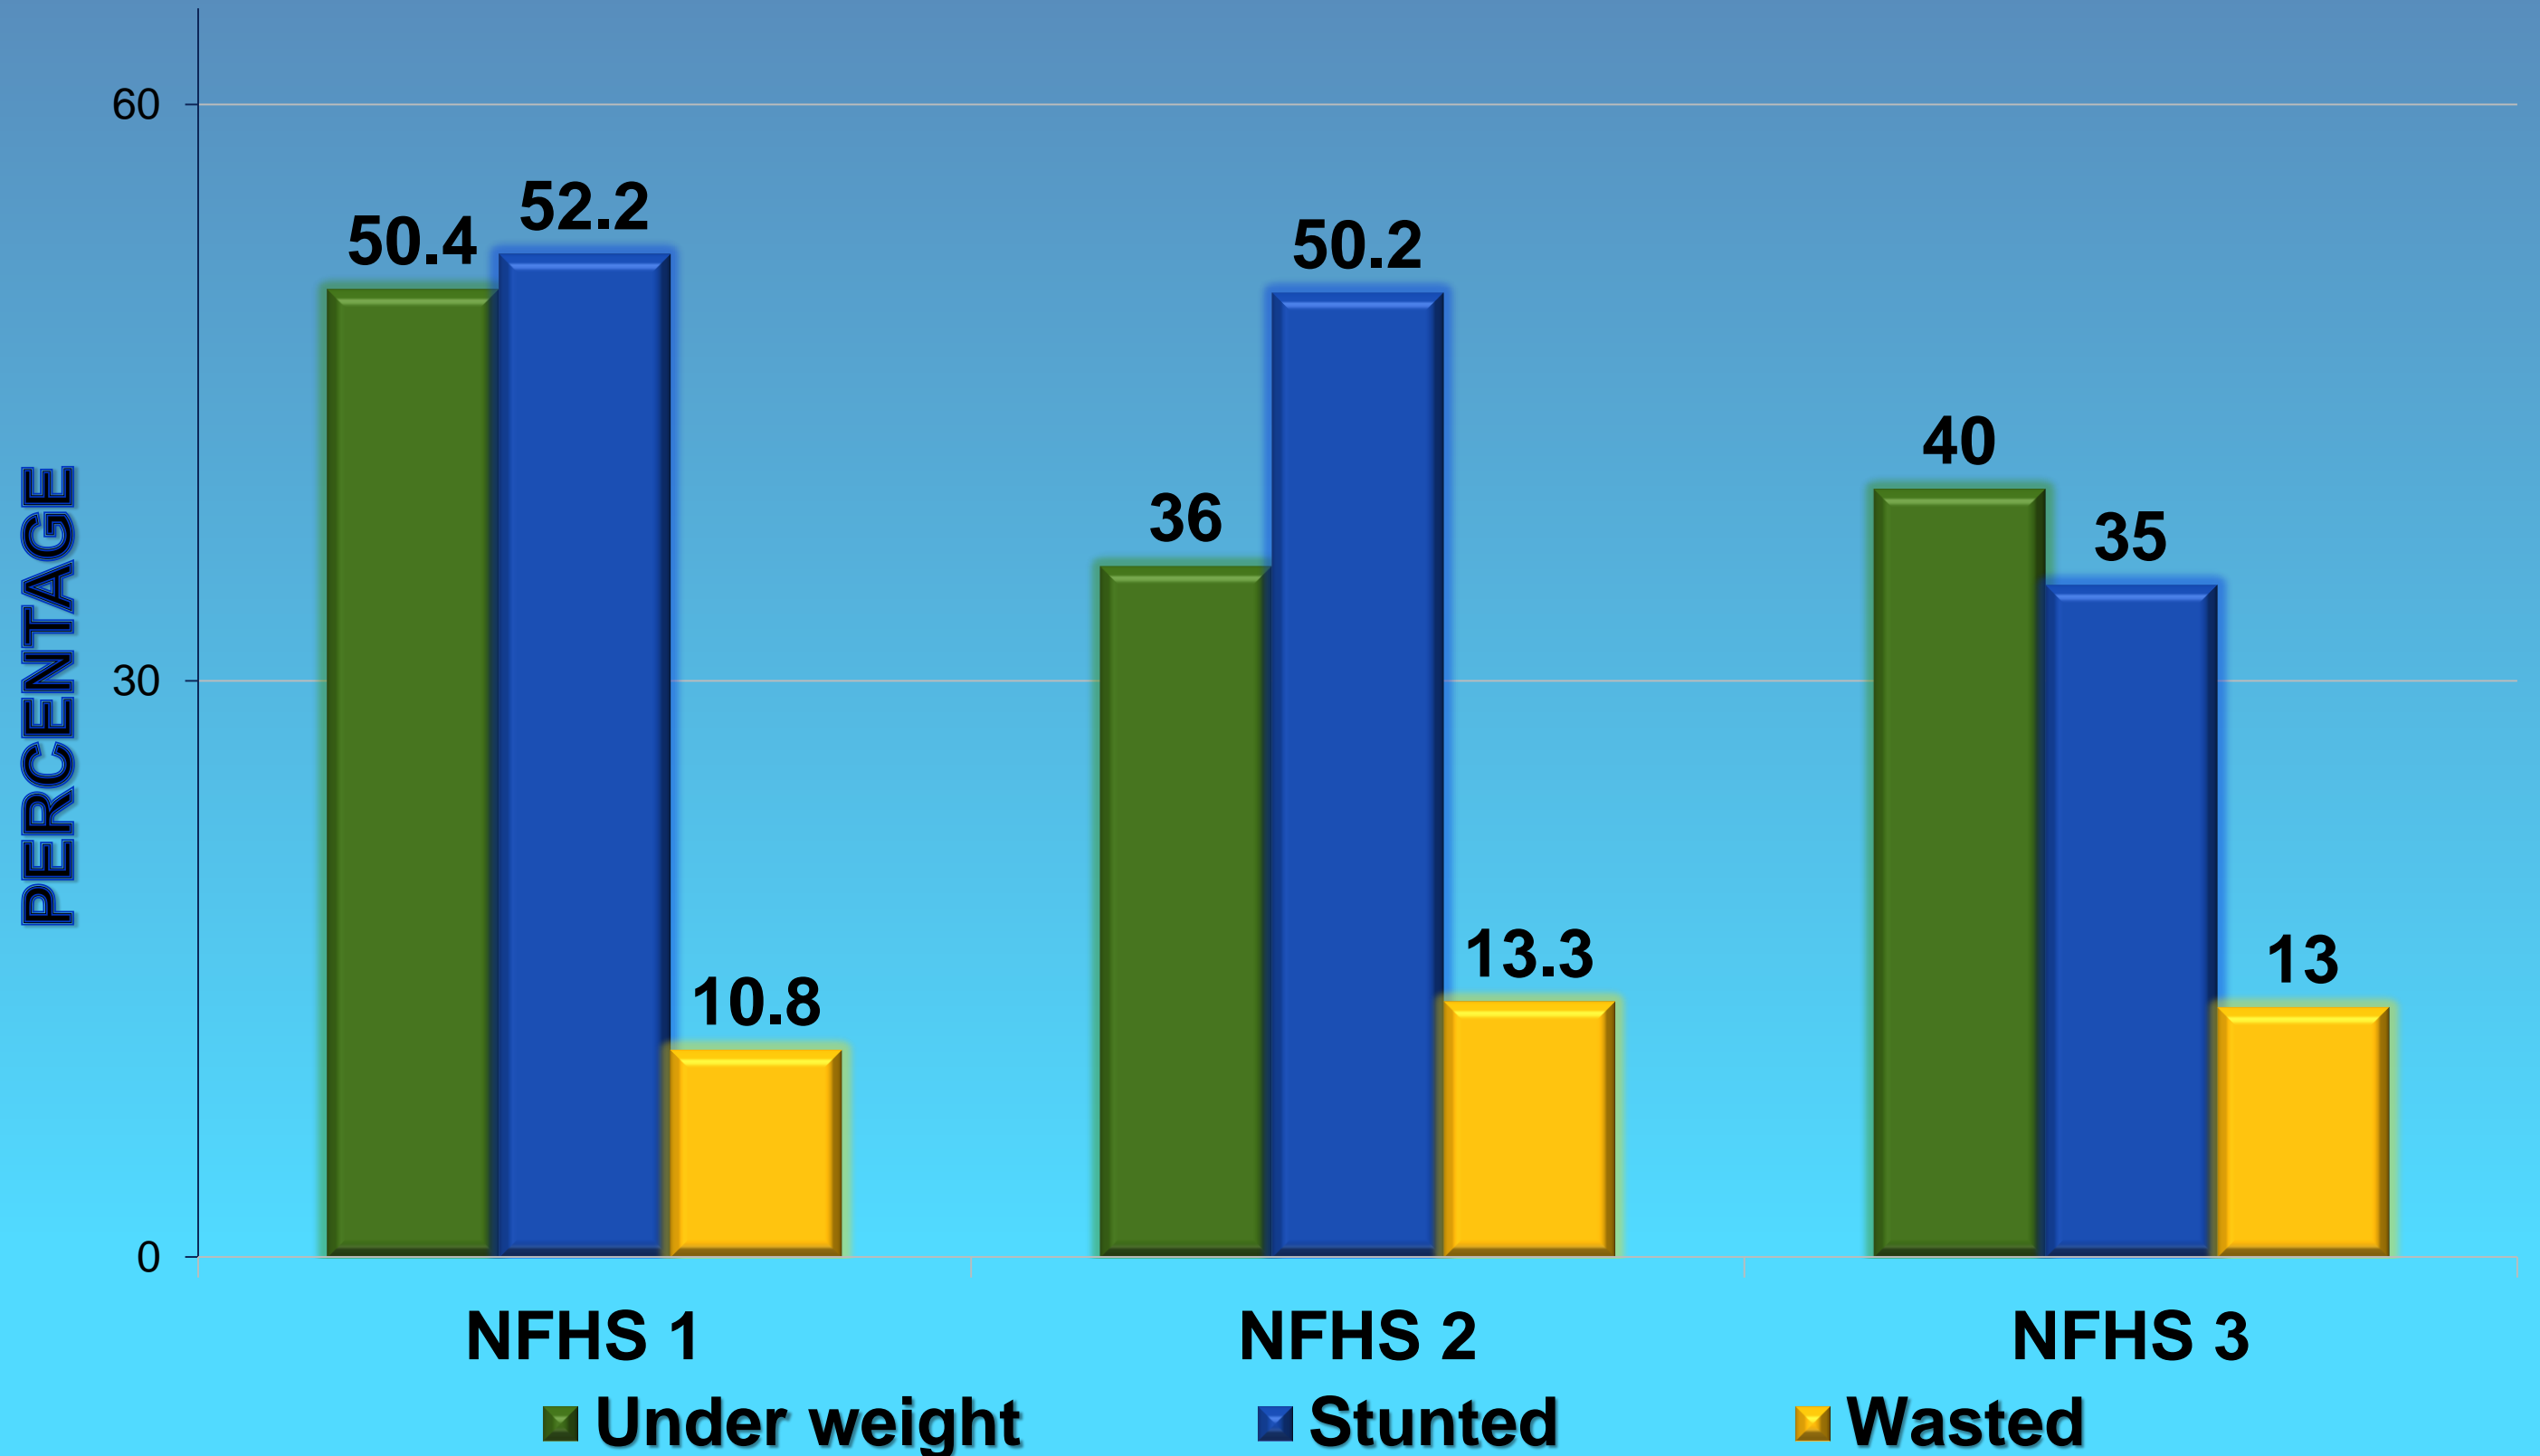

**COMPARISON OF
UNDERWEIGHT, STUNTED
AND WASTED FIGURES FROM
NFHS I,II,II
CHILDREN 0-59 MONTHS**

ANDHRA PRADESH NFHS I,II,III

ARUNACHAL PRADESH NFHS I,II,III

ASSAM NFHS I,II,III

BIHAR NFHS I,II,III

DELHI NFHS I,II,III