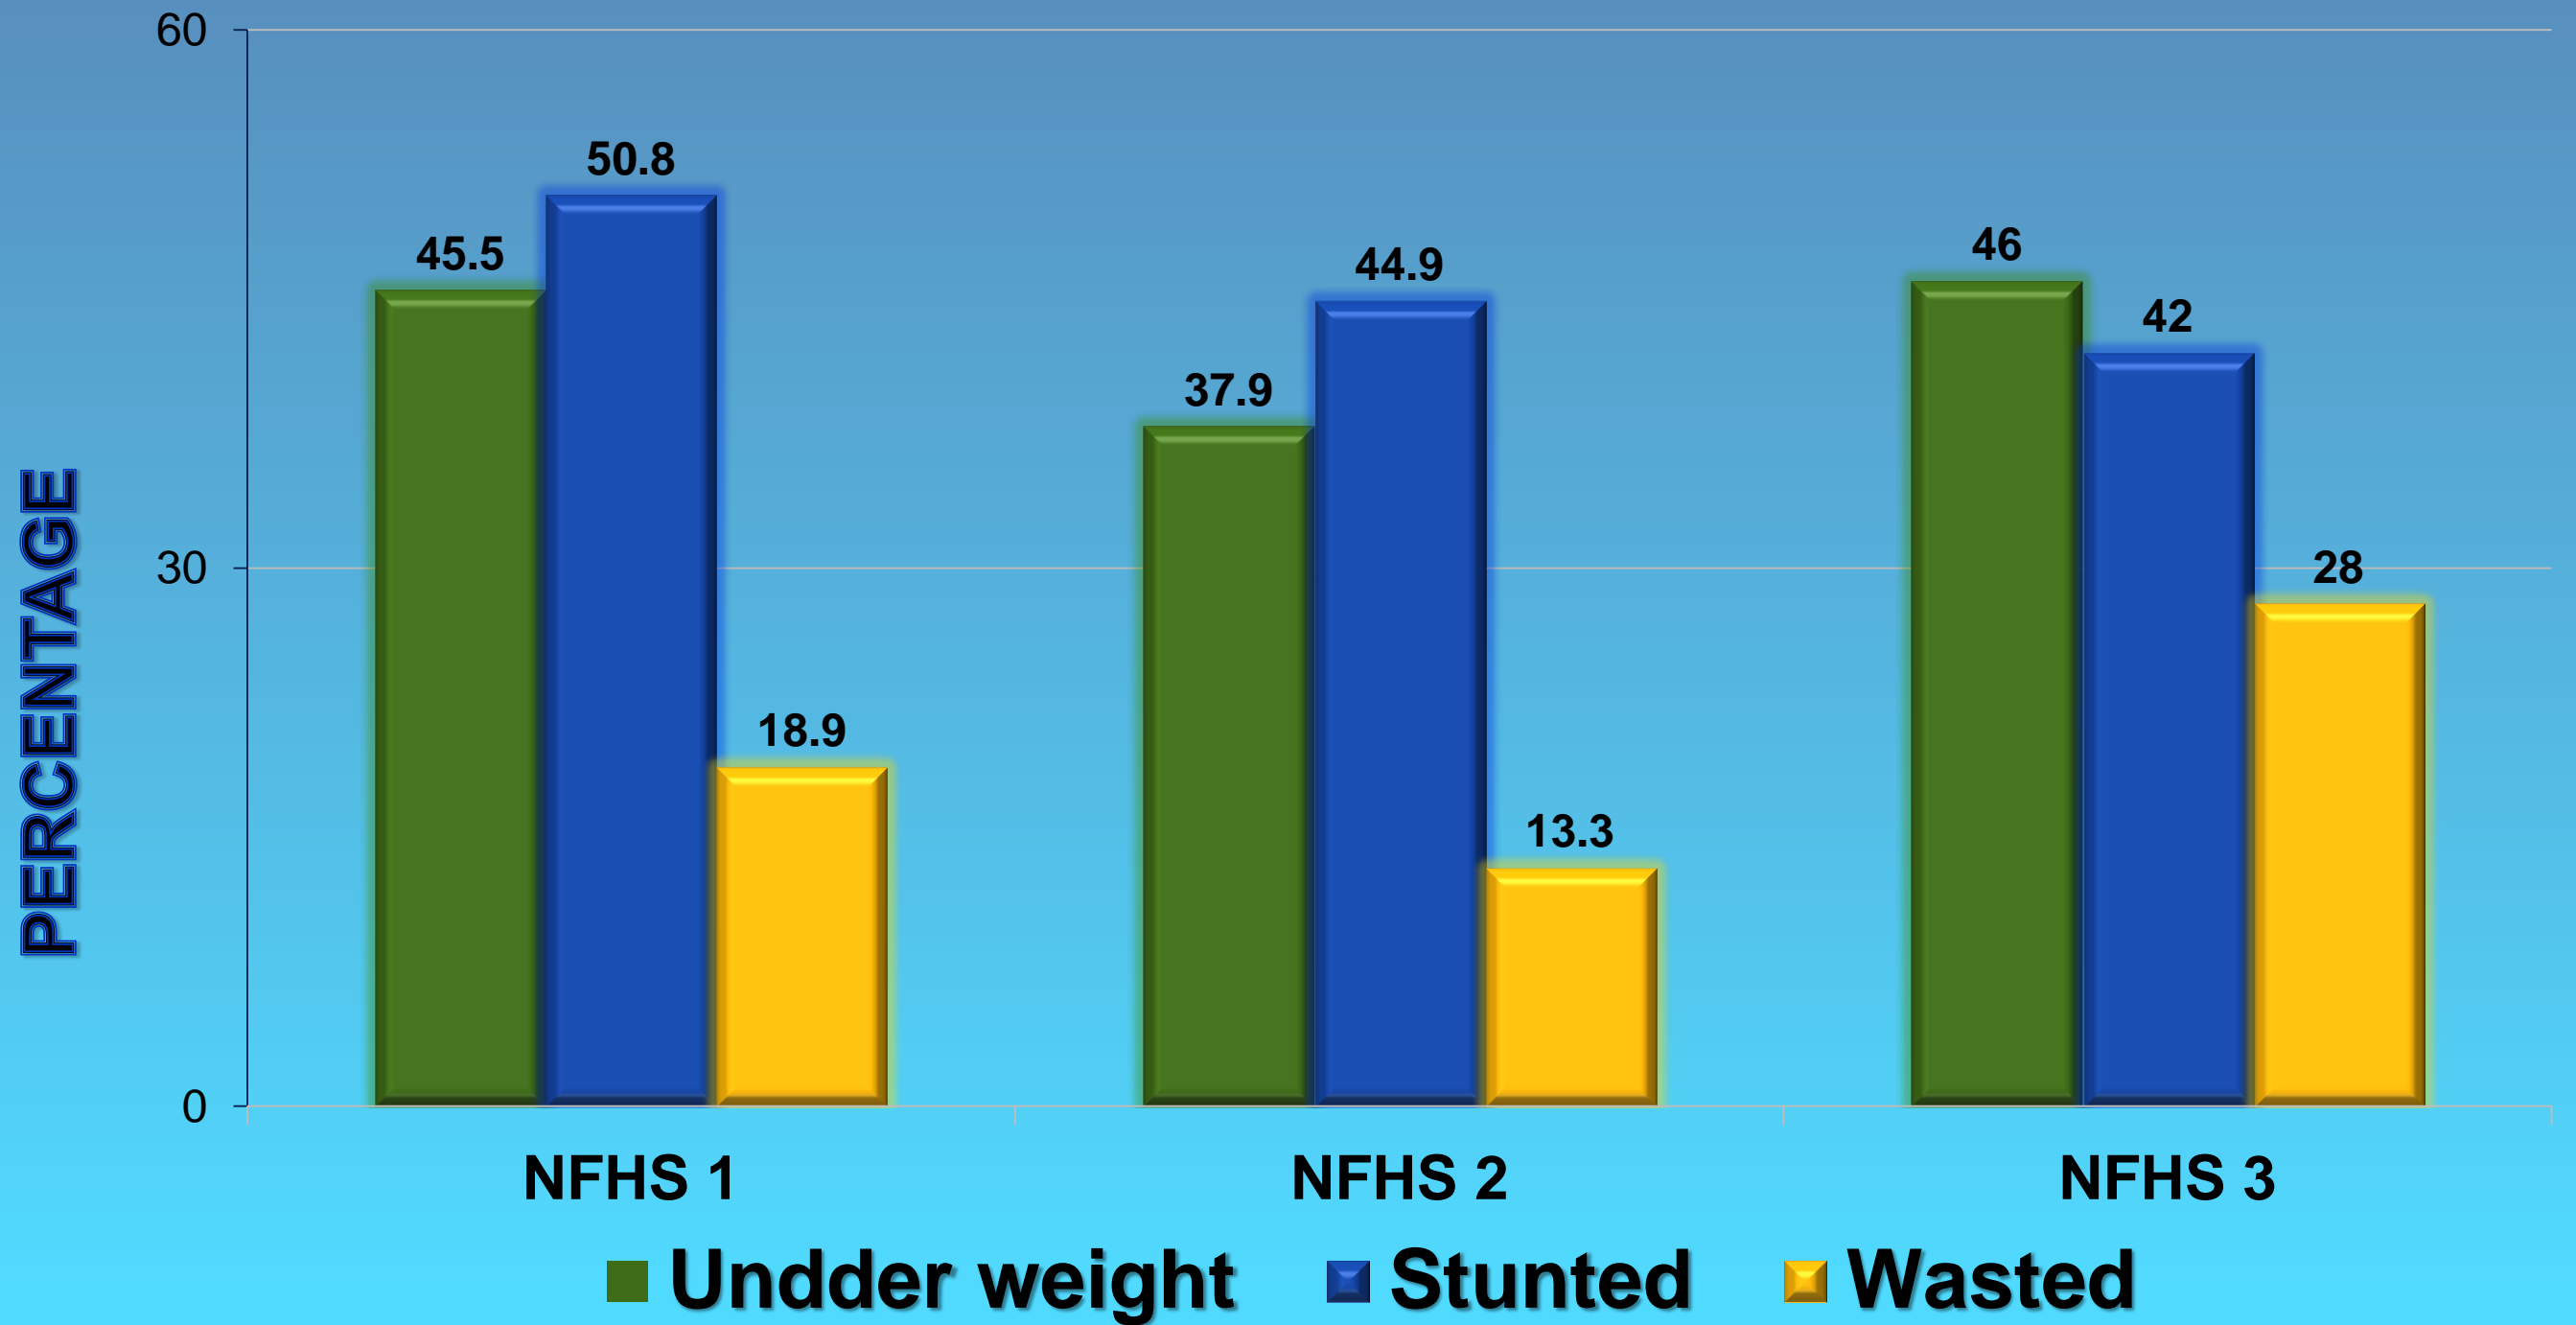

MEGHALAYA NFHS I,II,III